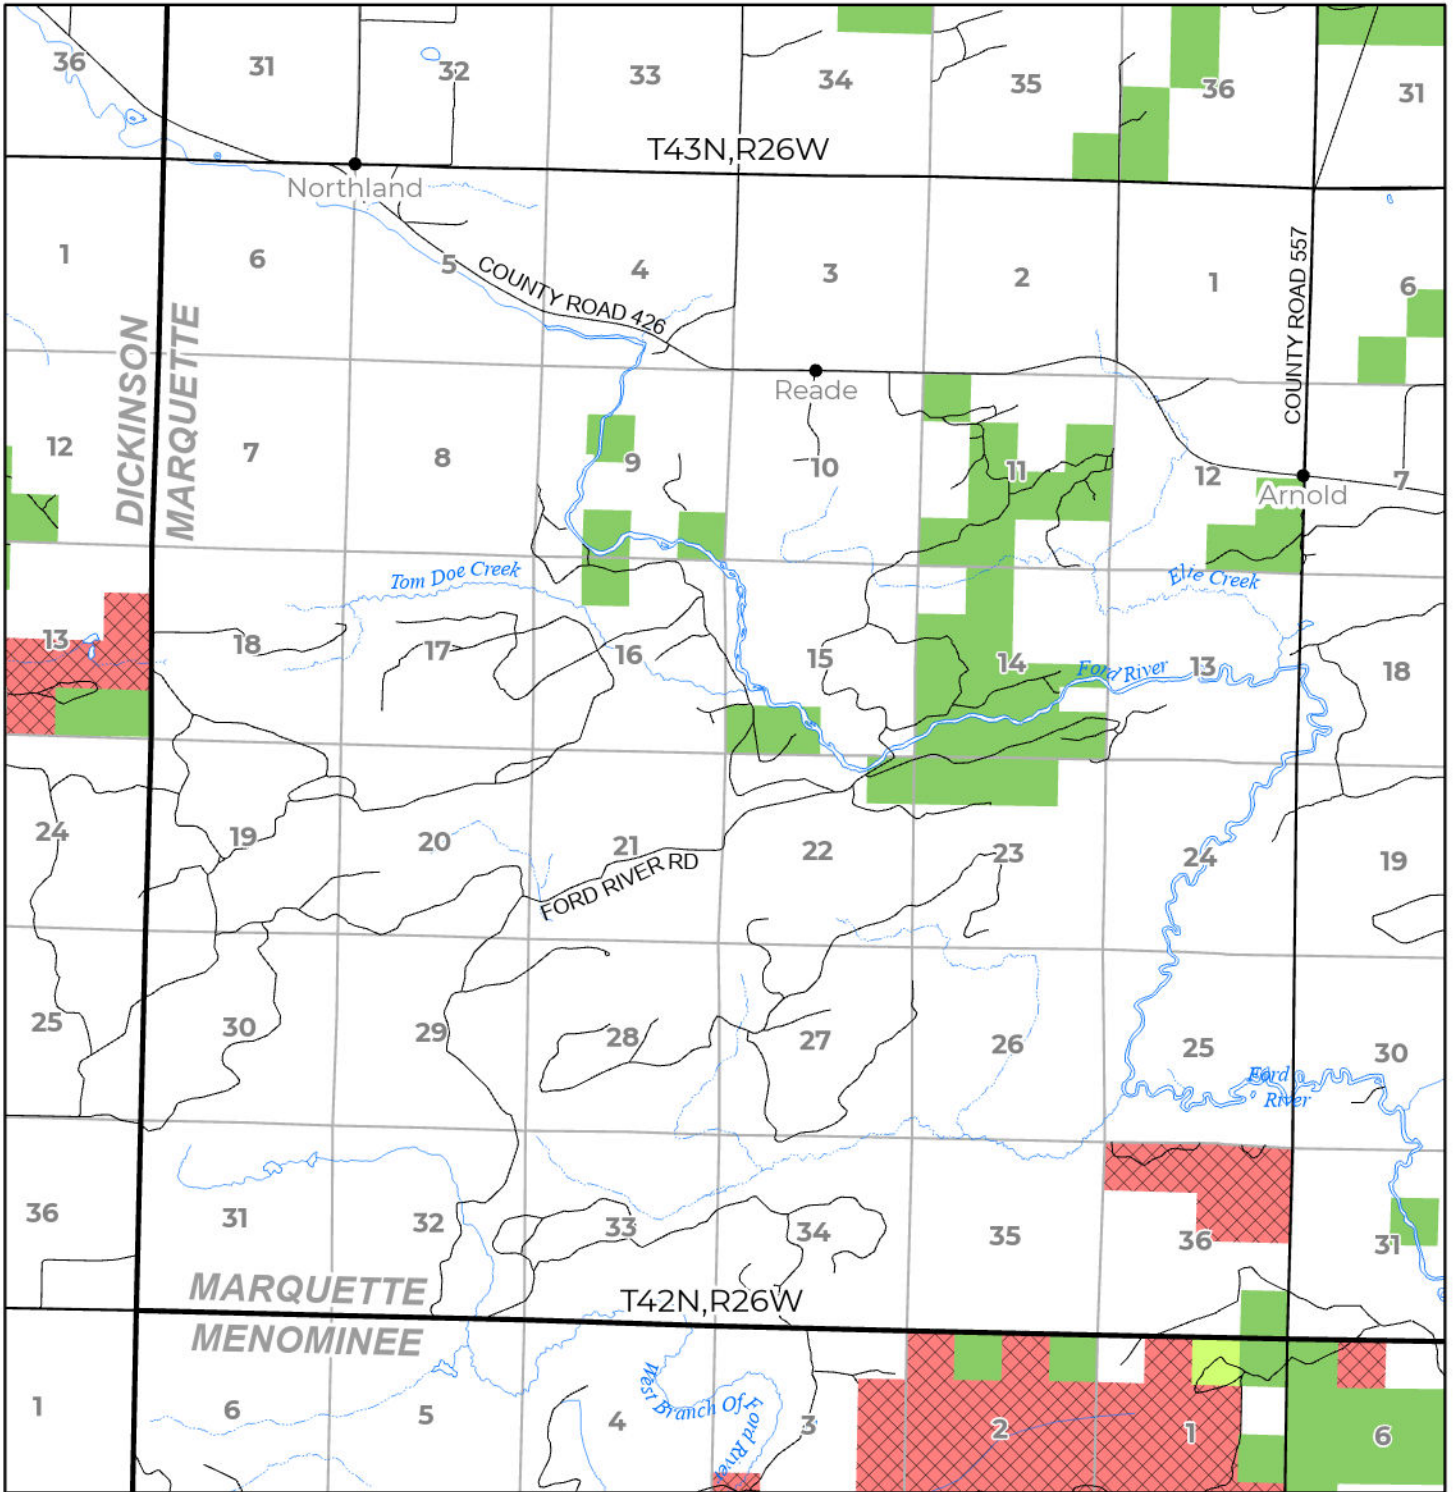

2024 FUELWOOD COLLECTION
 MARQUETTE COUNTY
T42N,R26W

- Open (Recently Closed Timber Sale)
- Open
- Open (Military Restrictions - Possible closure from May to September)
- Closed