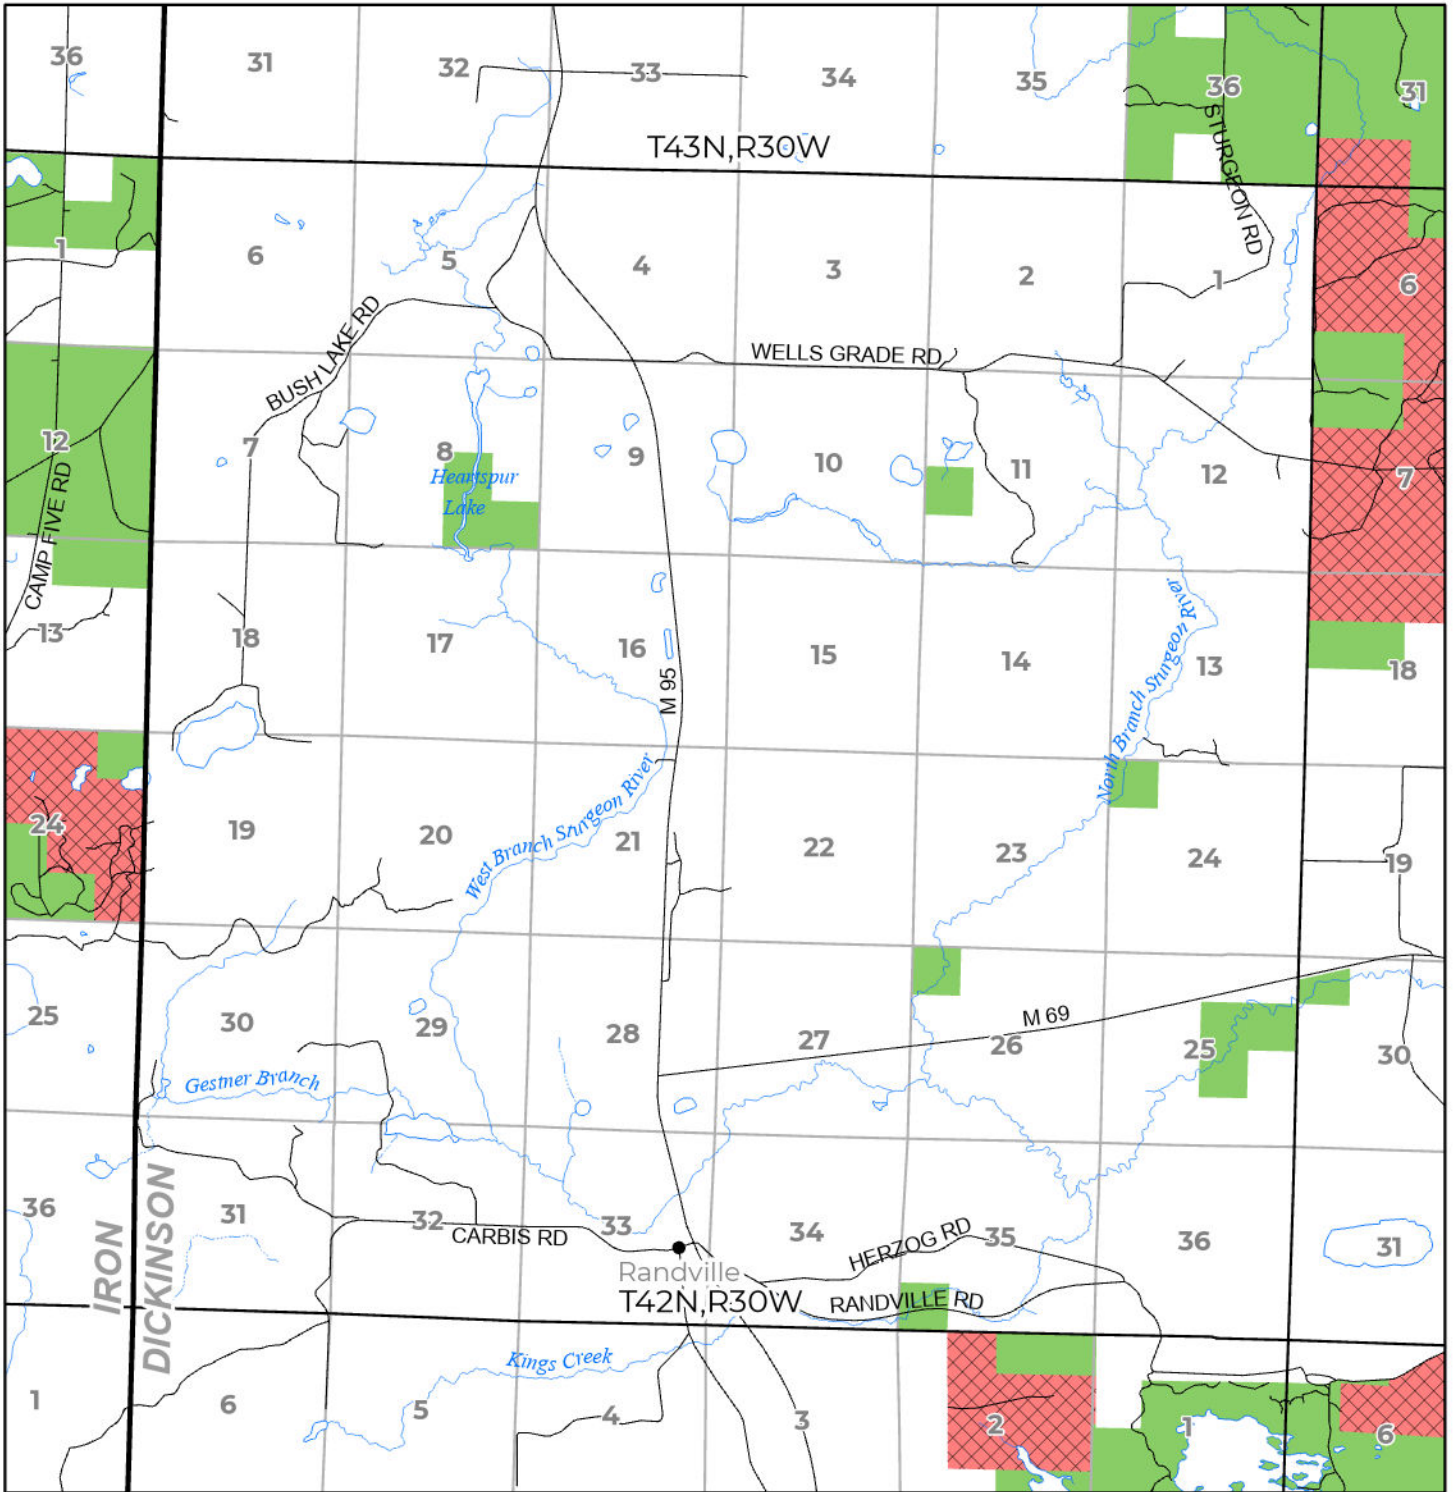

2024 FUELWOOD COLLECTION
 DICKINSON COUNTY
T42N,R30W

- Open (Recently Closed Timber Sale)
- Open
- Open (Military Restrictions - Possible closure from May to September)
- Closed