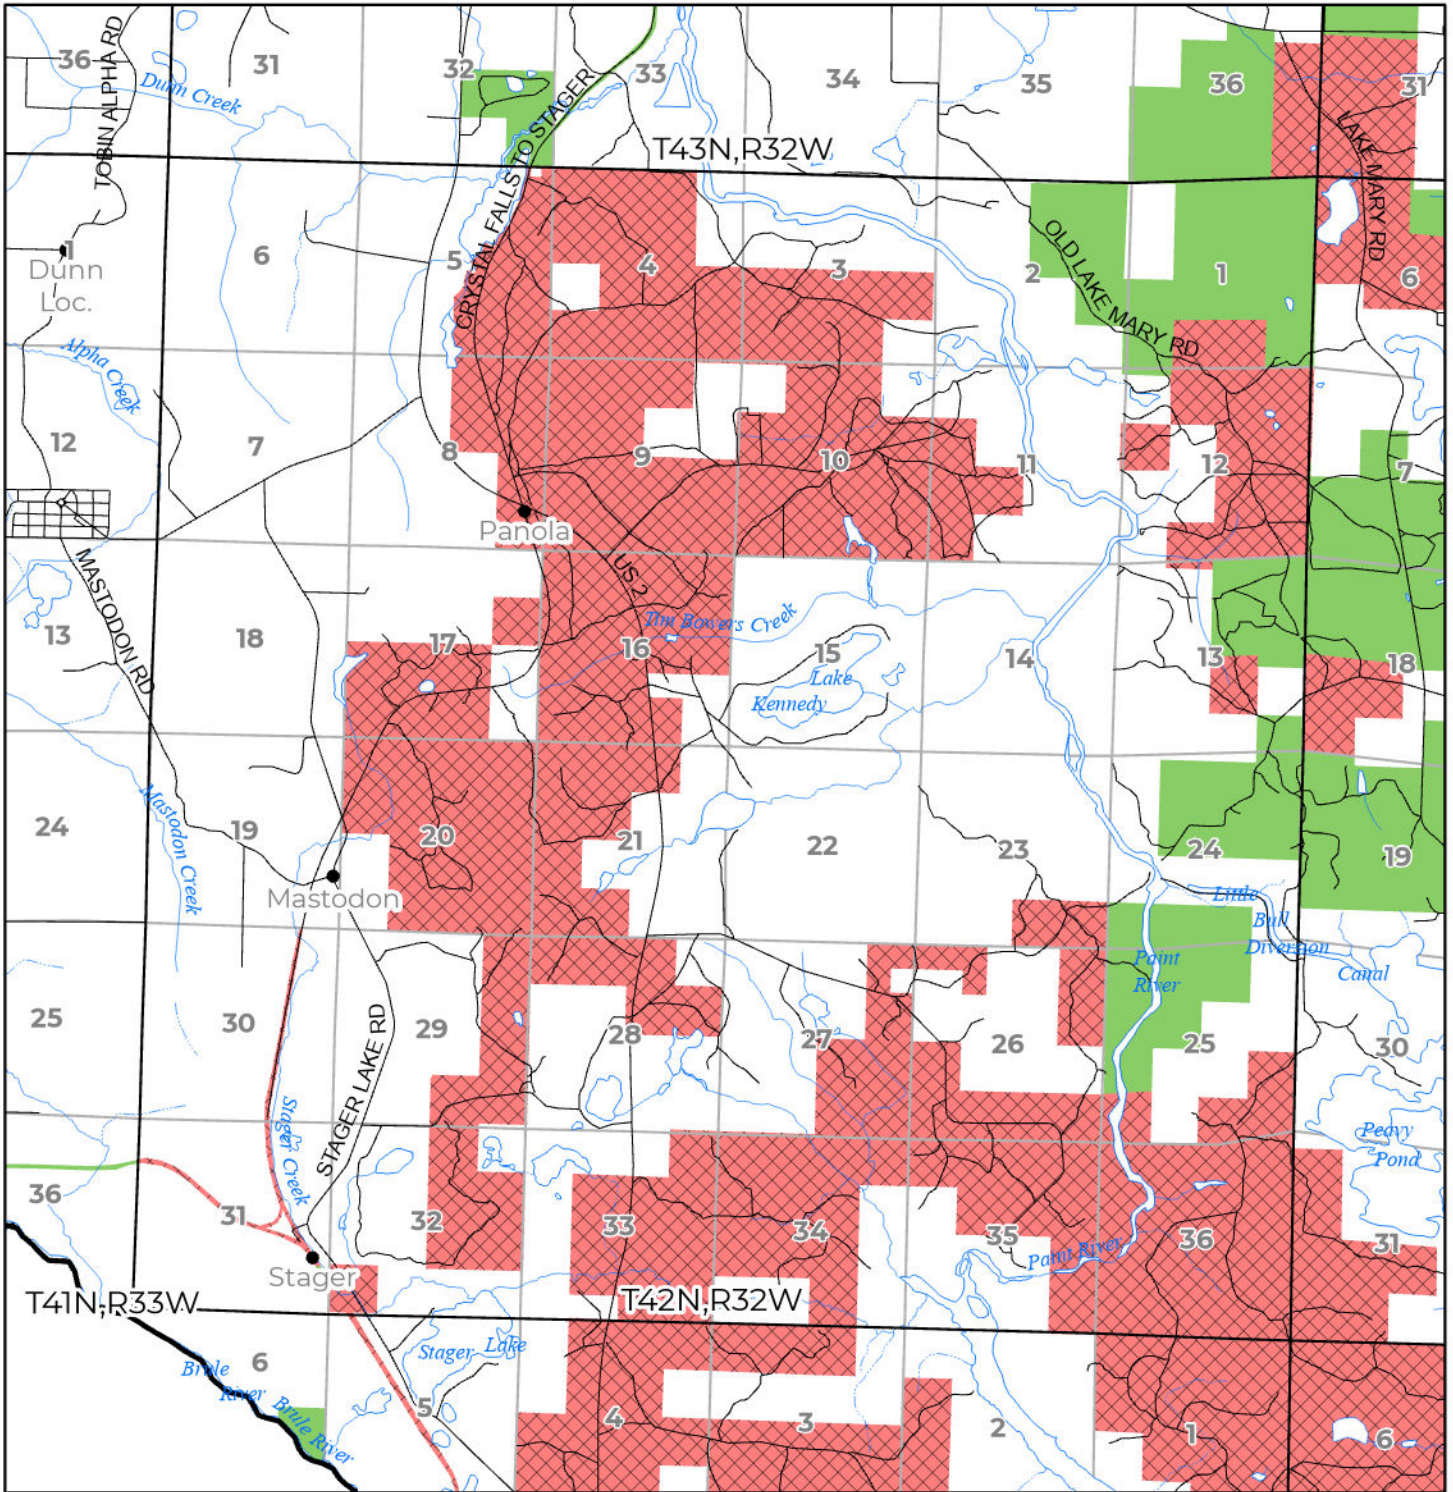

2024 FUELWOOD COLLECTION
 IRON COUNTY
T42N,R32W

- Open (Recently Closed Timber Sale)
- Open
- Open (Military Restrictions – Possible closure from May to September)
- Closed