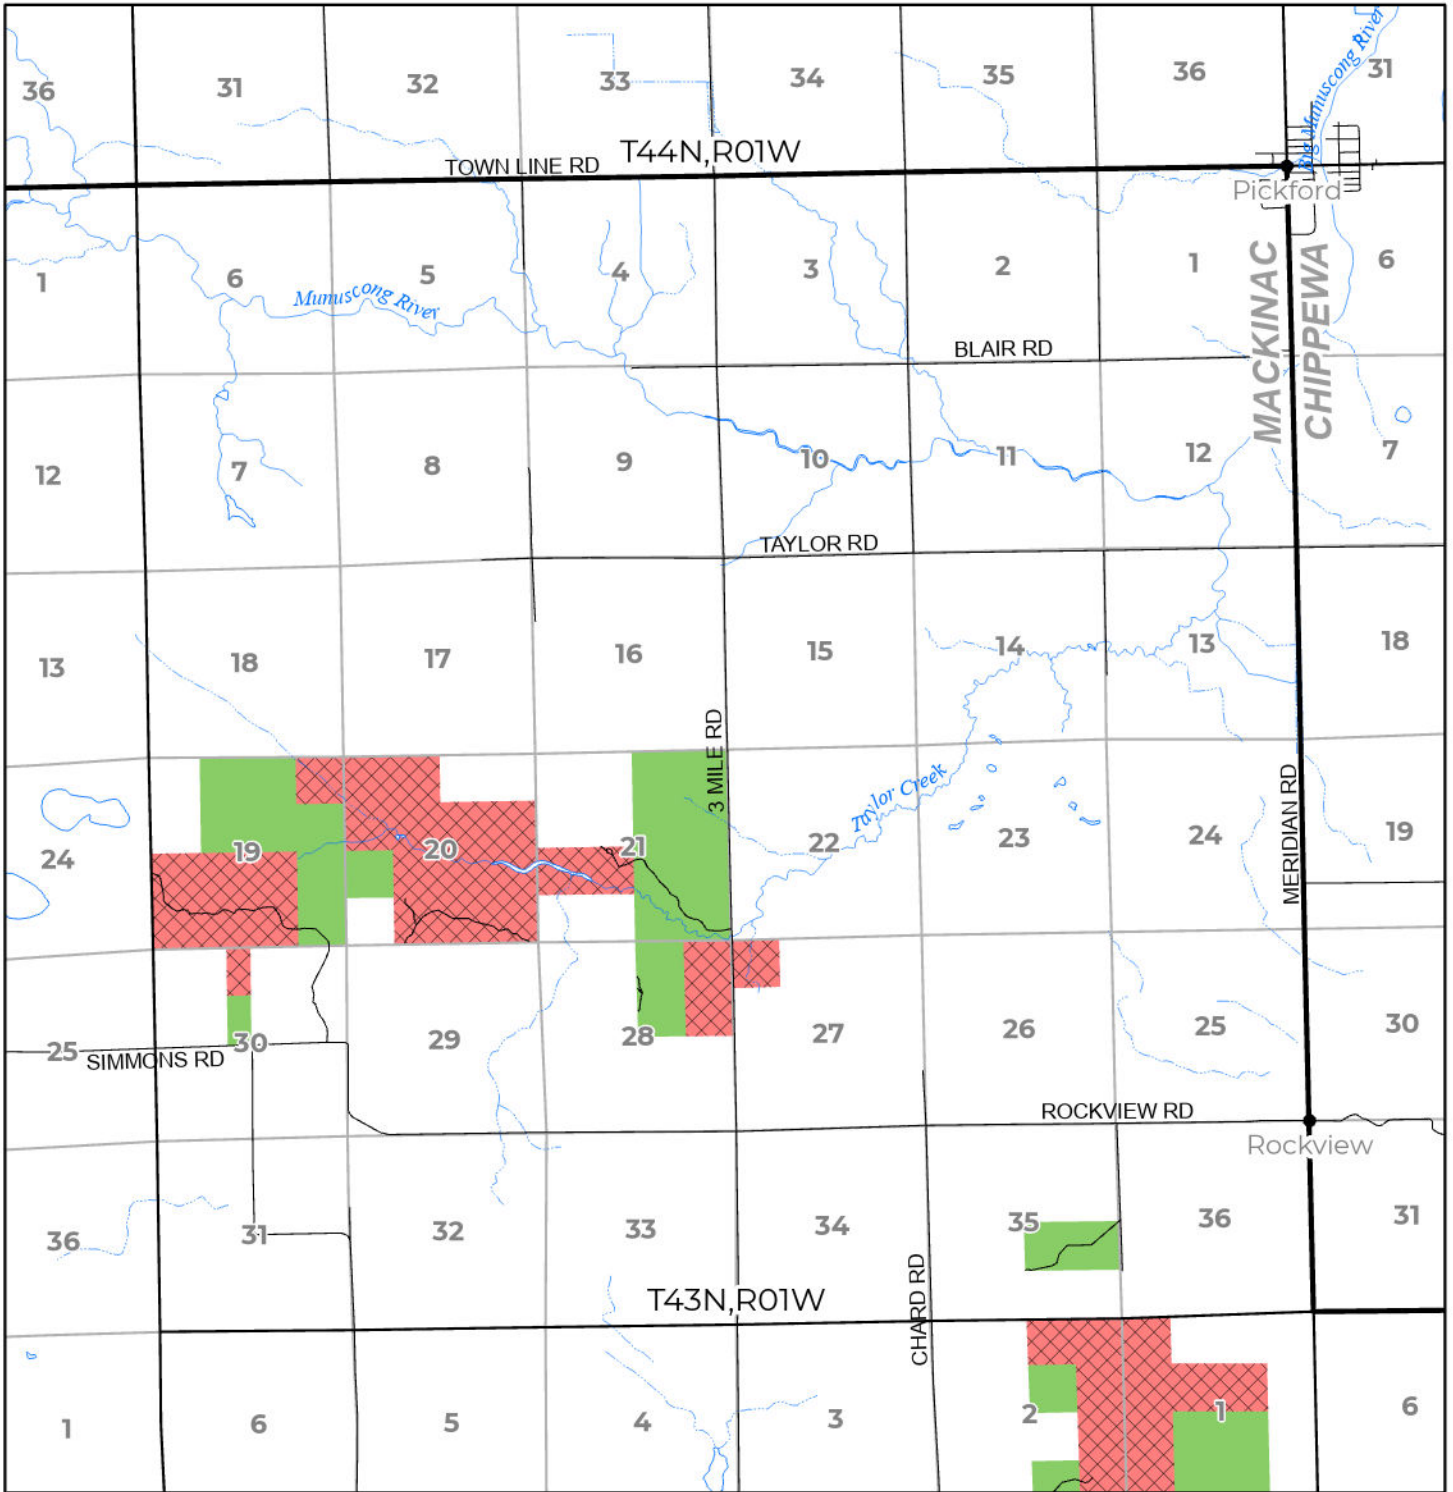

2024 FUELWOOD COLLECTION  
 MACKINAC COUNTY  
**T43N,R01W**

- Open (Recently Closed Timber Sale)
- Open
- Open (Military Restrictions - Possible closure from May to September)
- Closed