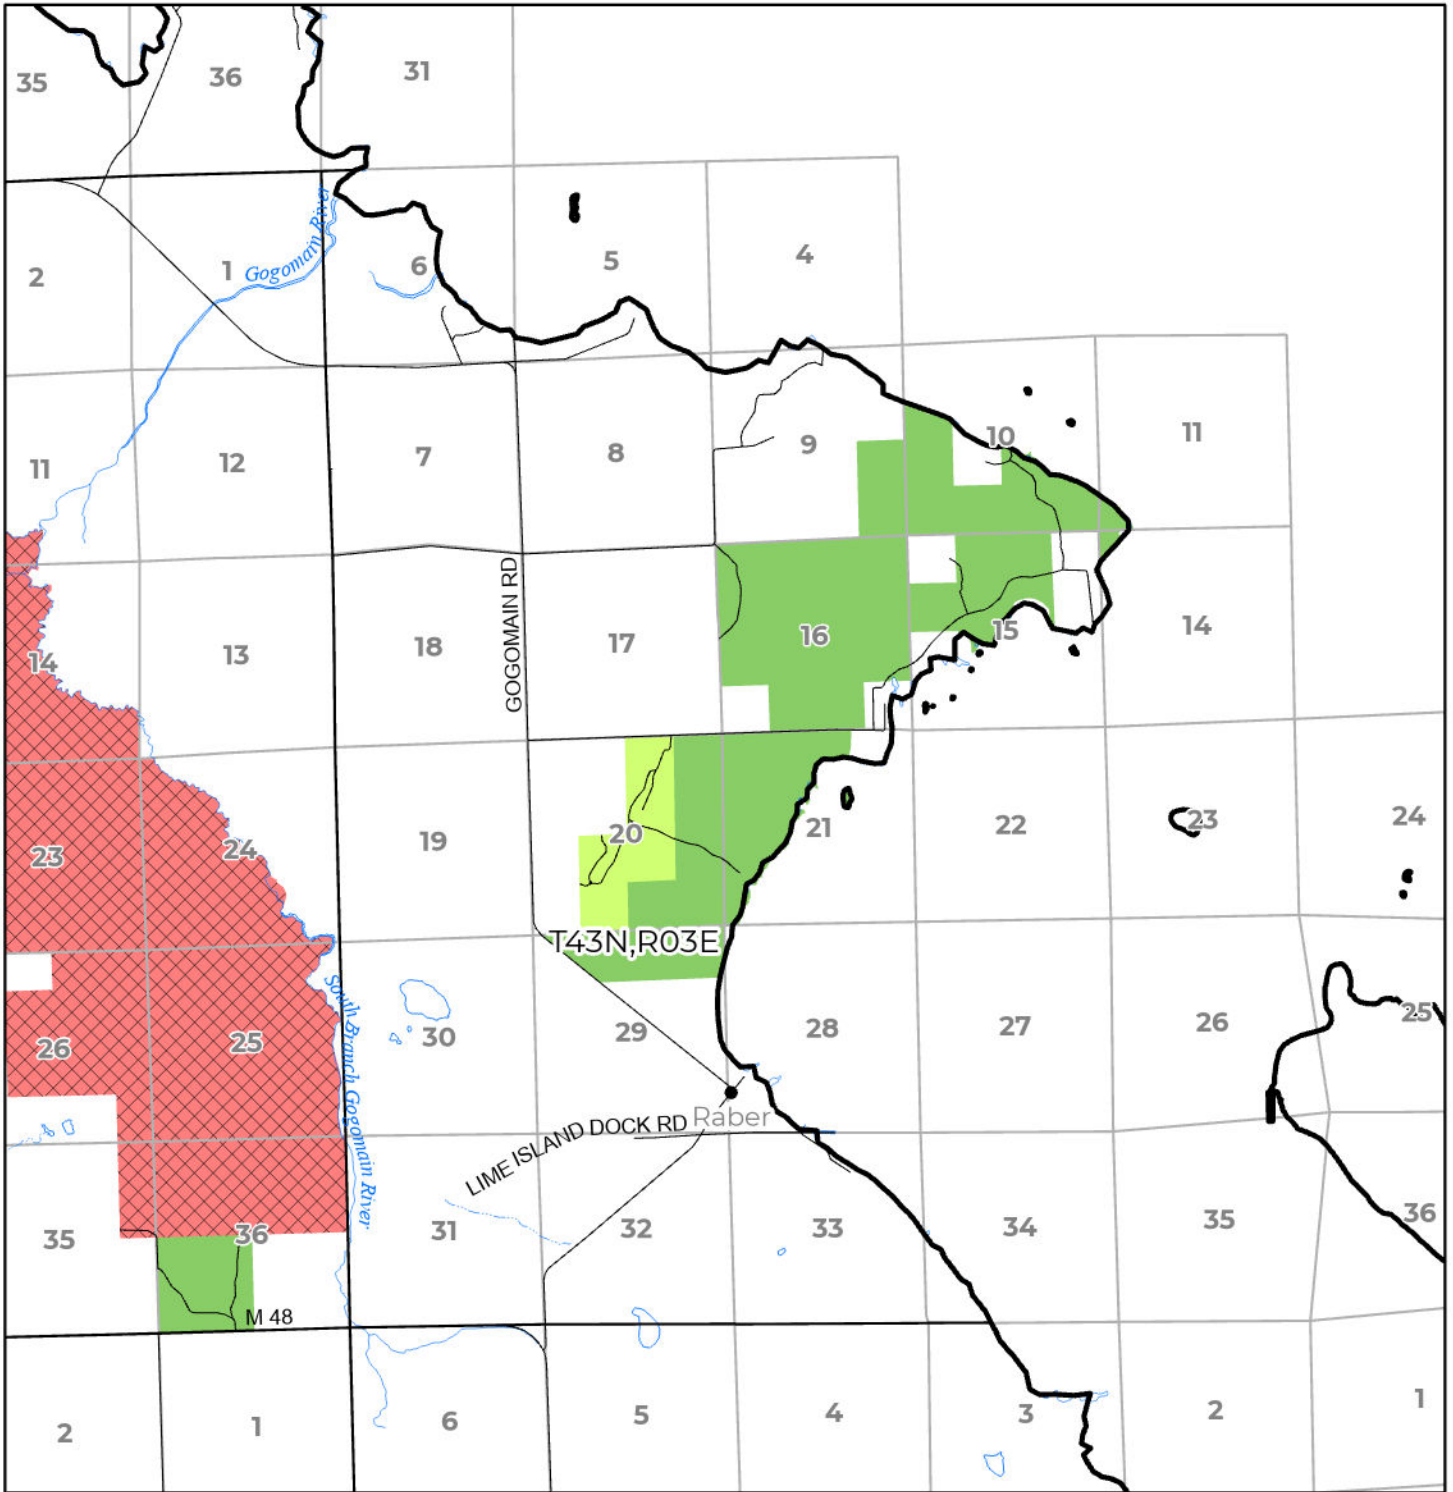

2024 FUELWOOD COLLECTION  
CHIPPEWA COUNTY  
**T43N,R03E**

-  Open (Recently Closed Timber Sale)
-  Open
-  Open (Military Restrictions – Possible closure from May to September)
-  Closed