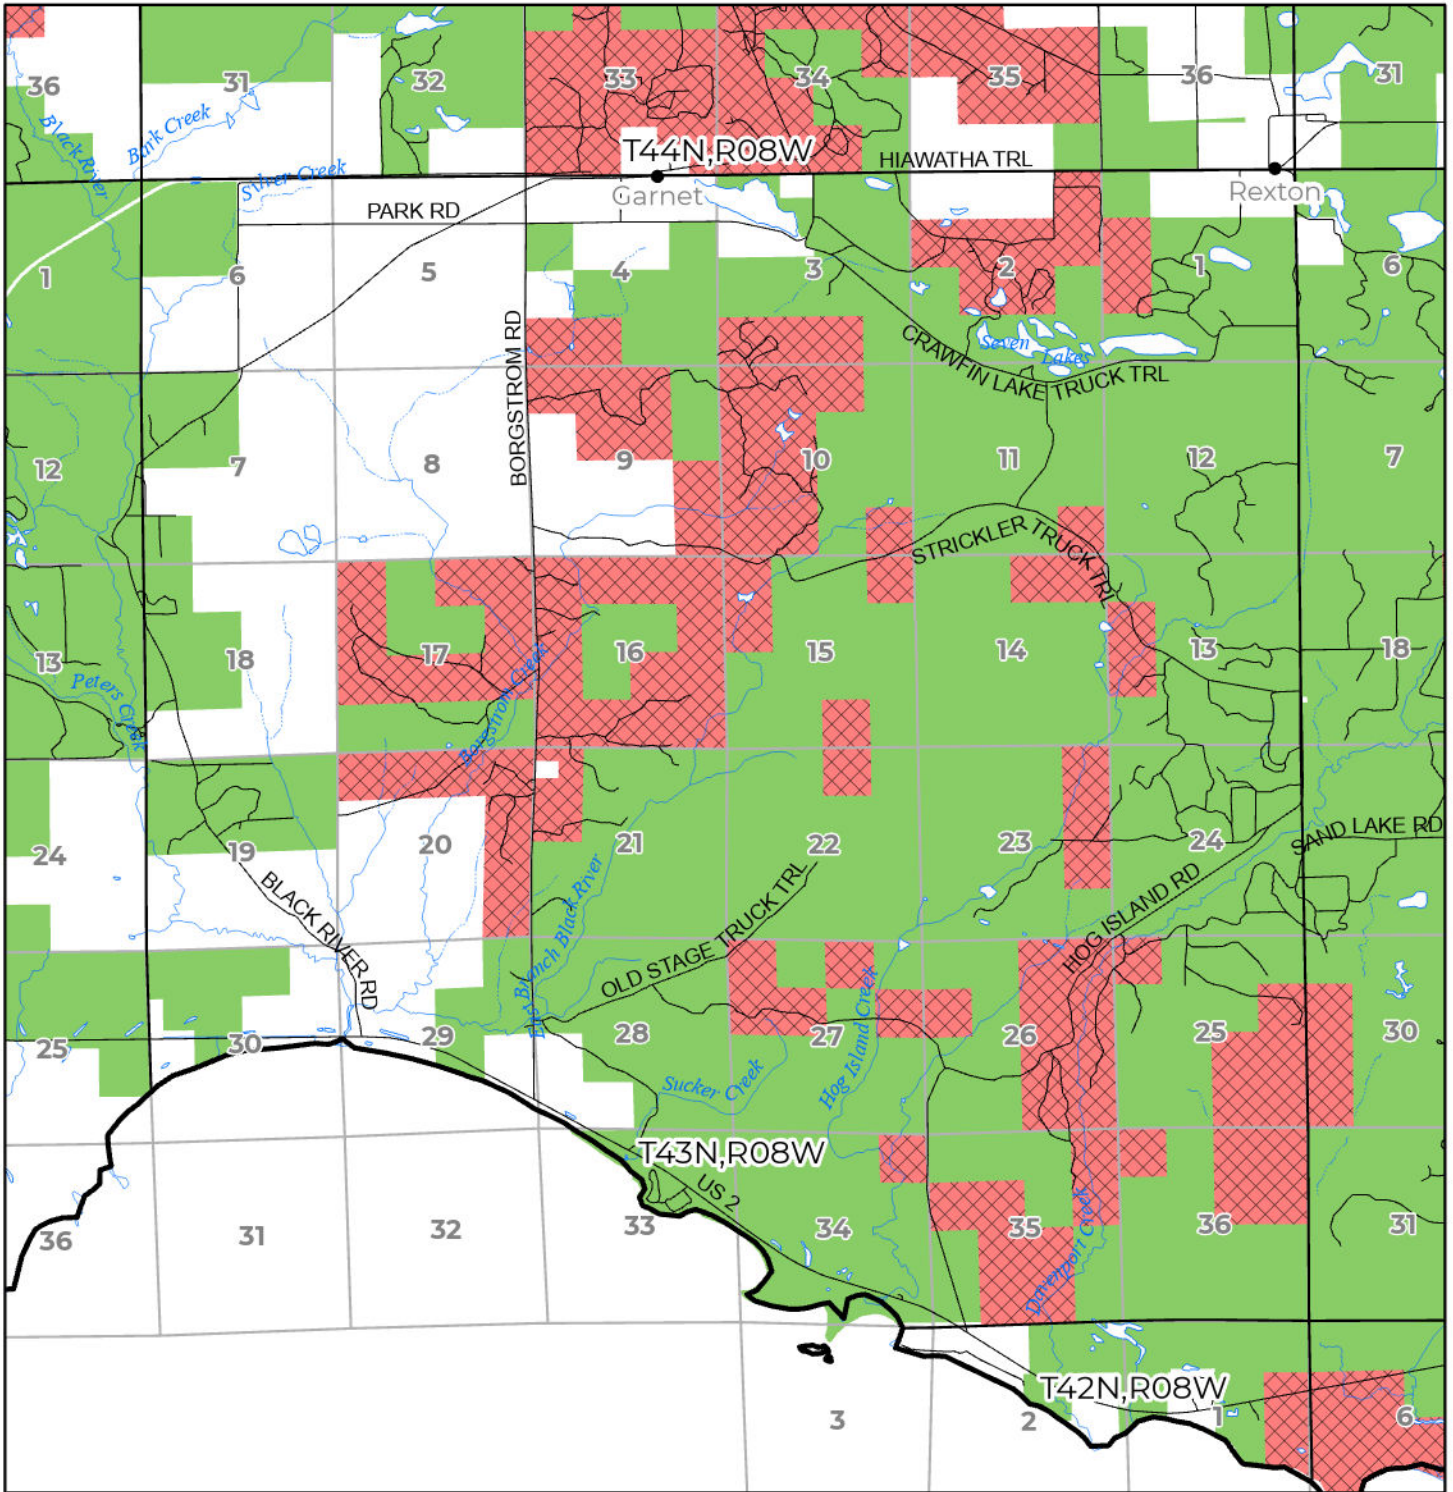

2024 FUELWOOD COLLECTION
 MACKINAC COUNTY
T43N,R08W

- Open (Recently Closed Timber Sale)
- Open
- Open (Military Restrictions – Possible closure from May to September)
- Closed