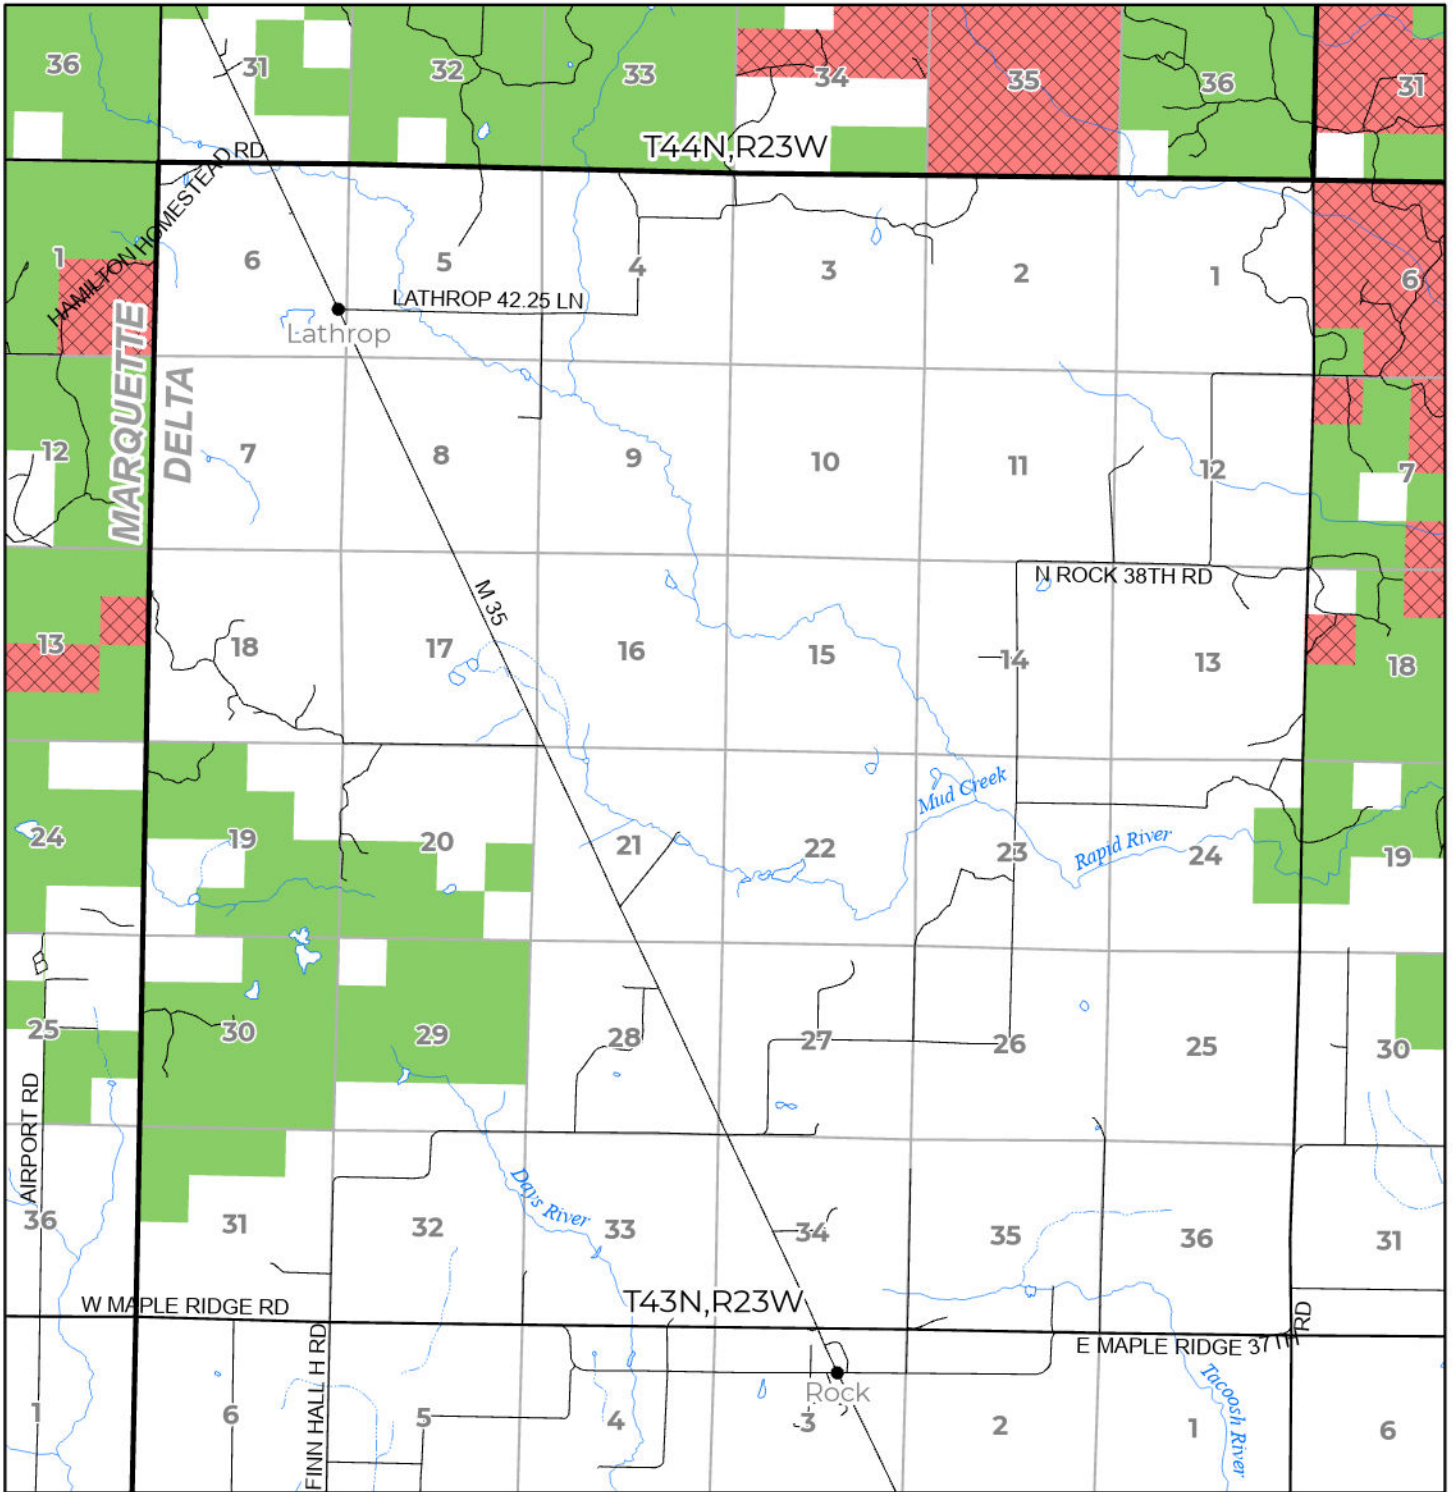

2024 FUELWOOD COLLECTION
 DELTA COUNTY
T43N,R23W

- Open (Recently Closed Timber Sale)
- Open
- Open (Military Restrictions - Possible closure from May to September)
- Closed