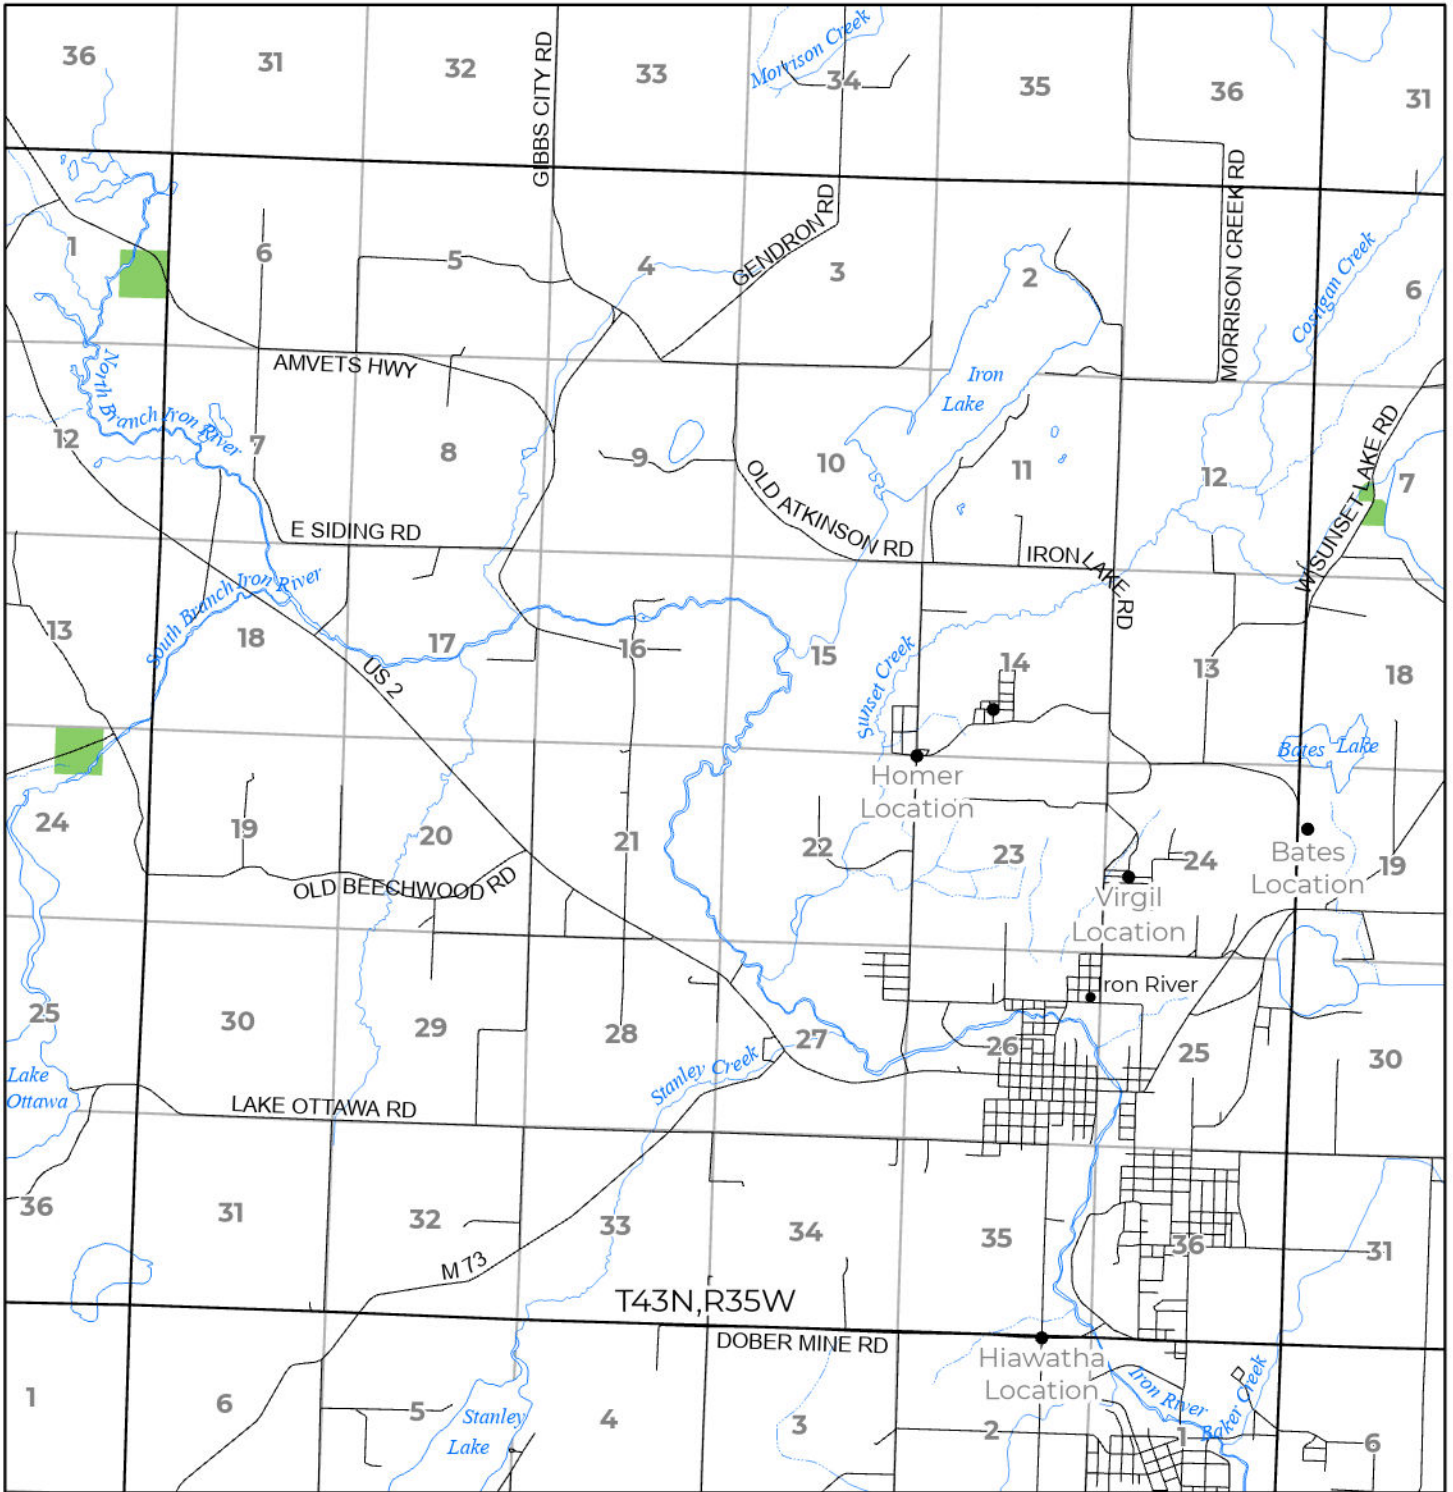

2024 FUELWOOD COLLECTION
 IRON COUNTY
 T43N,R35W

- Open (Recently Closed Timber Sale)
- Open
- Open (Military Restrictions - Possible closure from May to September)
- Closed