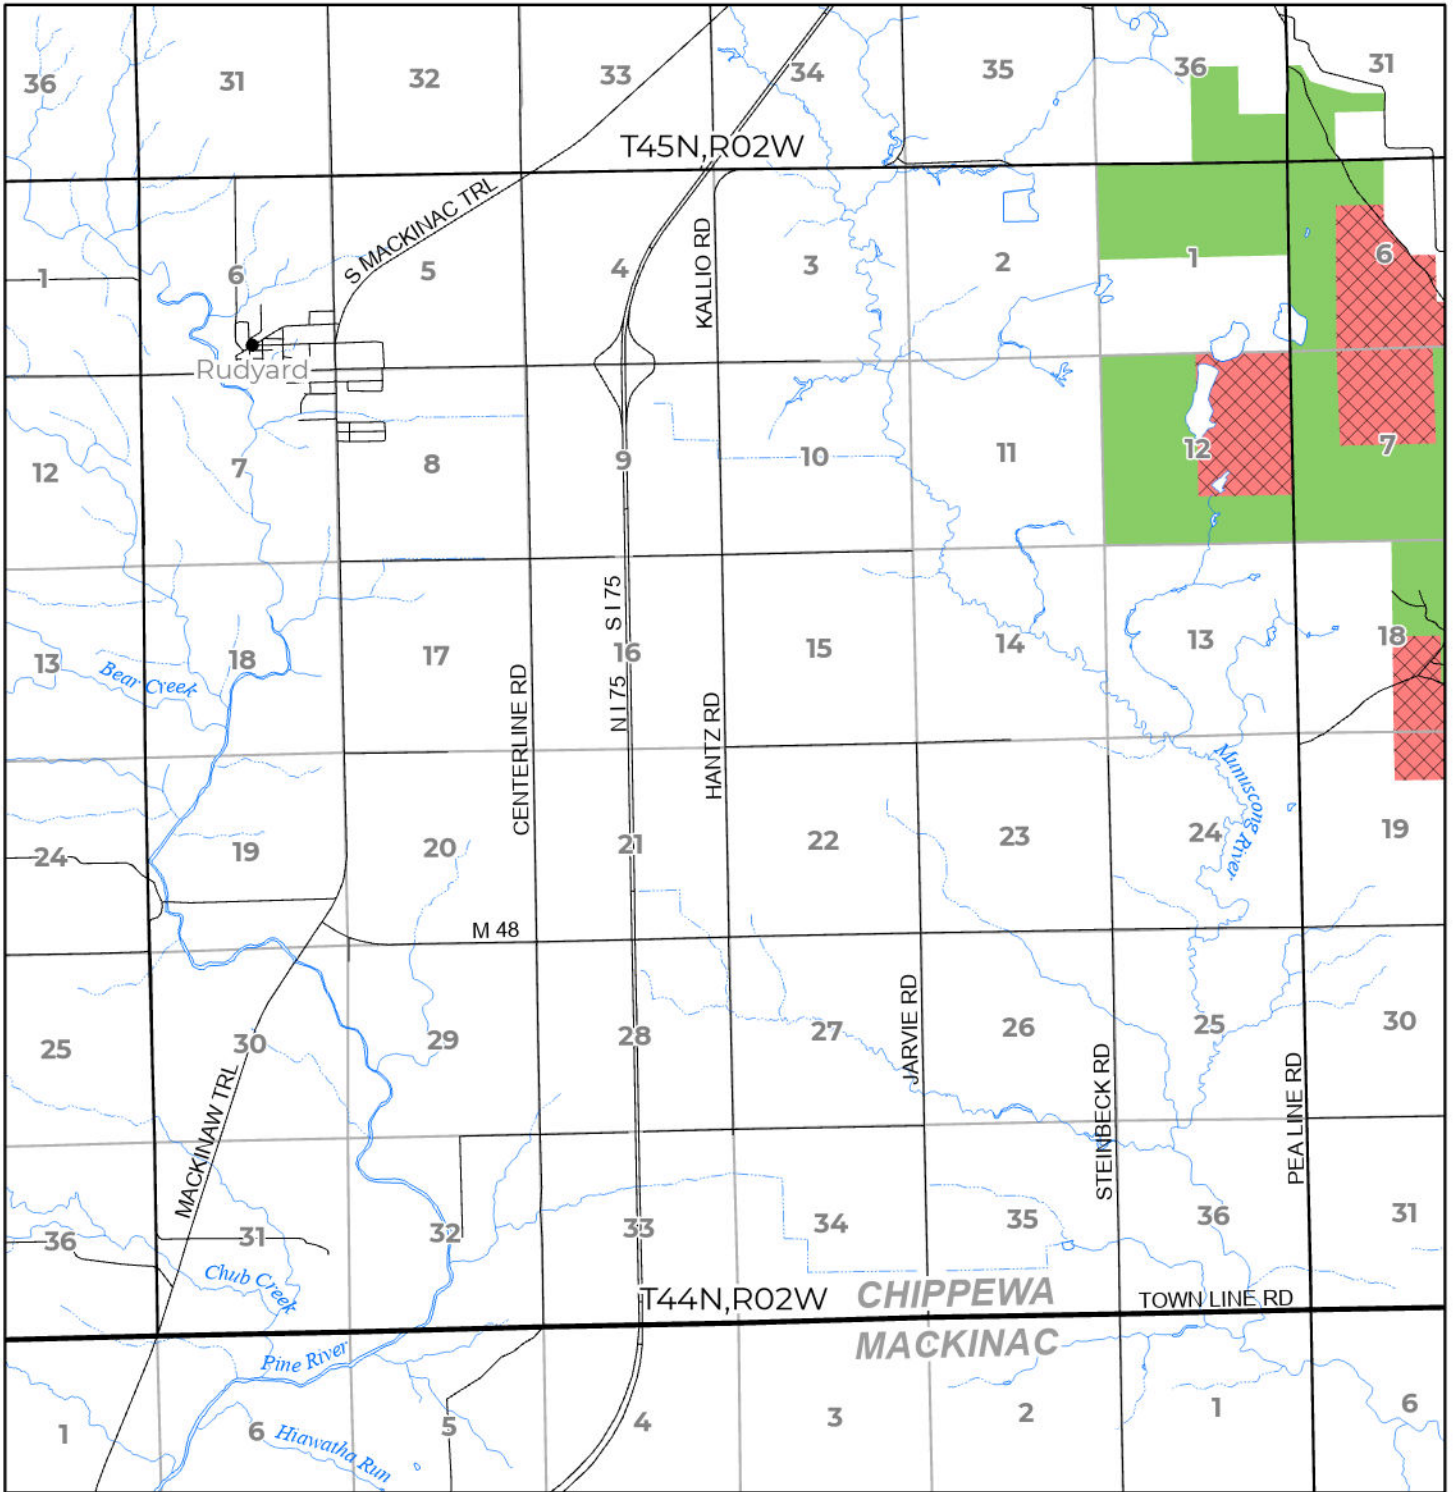

2024 FUELWOOD COLLECTION
 CHIPPEWA COUNTY
T44N,R02W

- Open (Recently Closed Timber Sale)
- Open
- Open (Military Restrictions - Possible closure from May to September)
- Closed