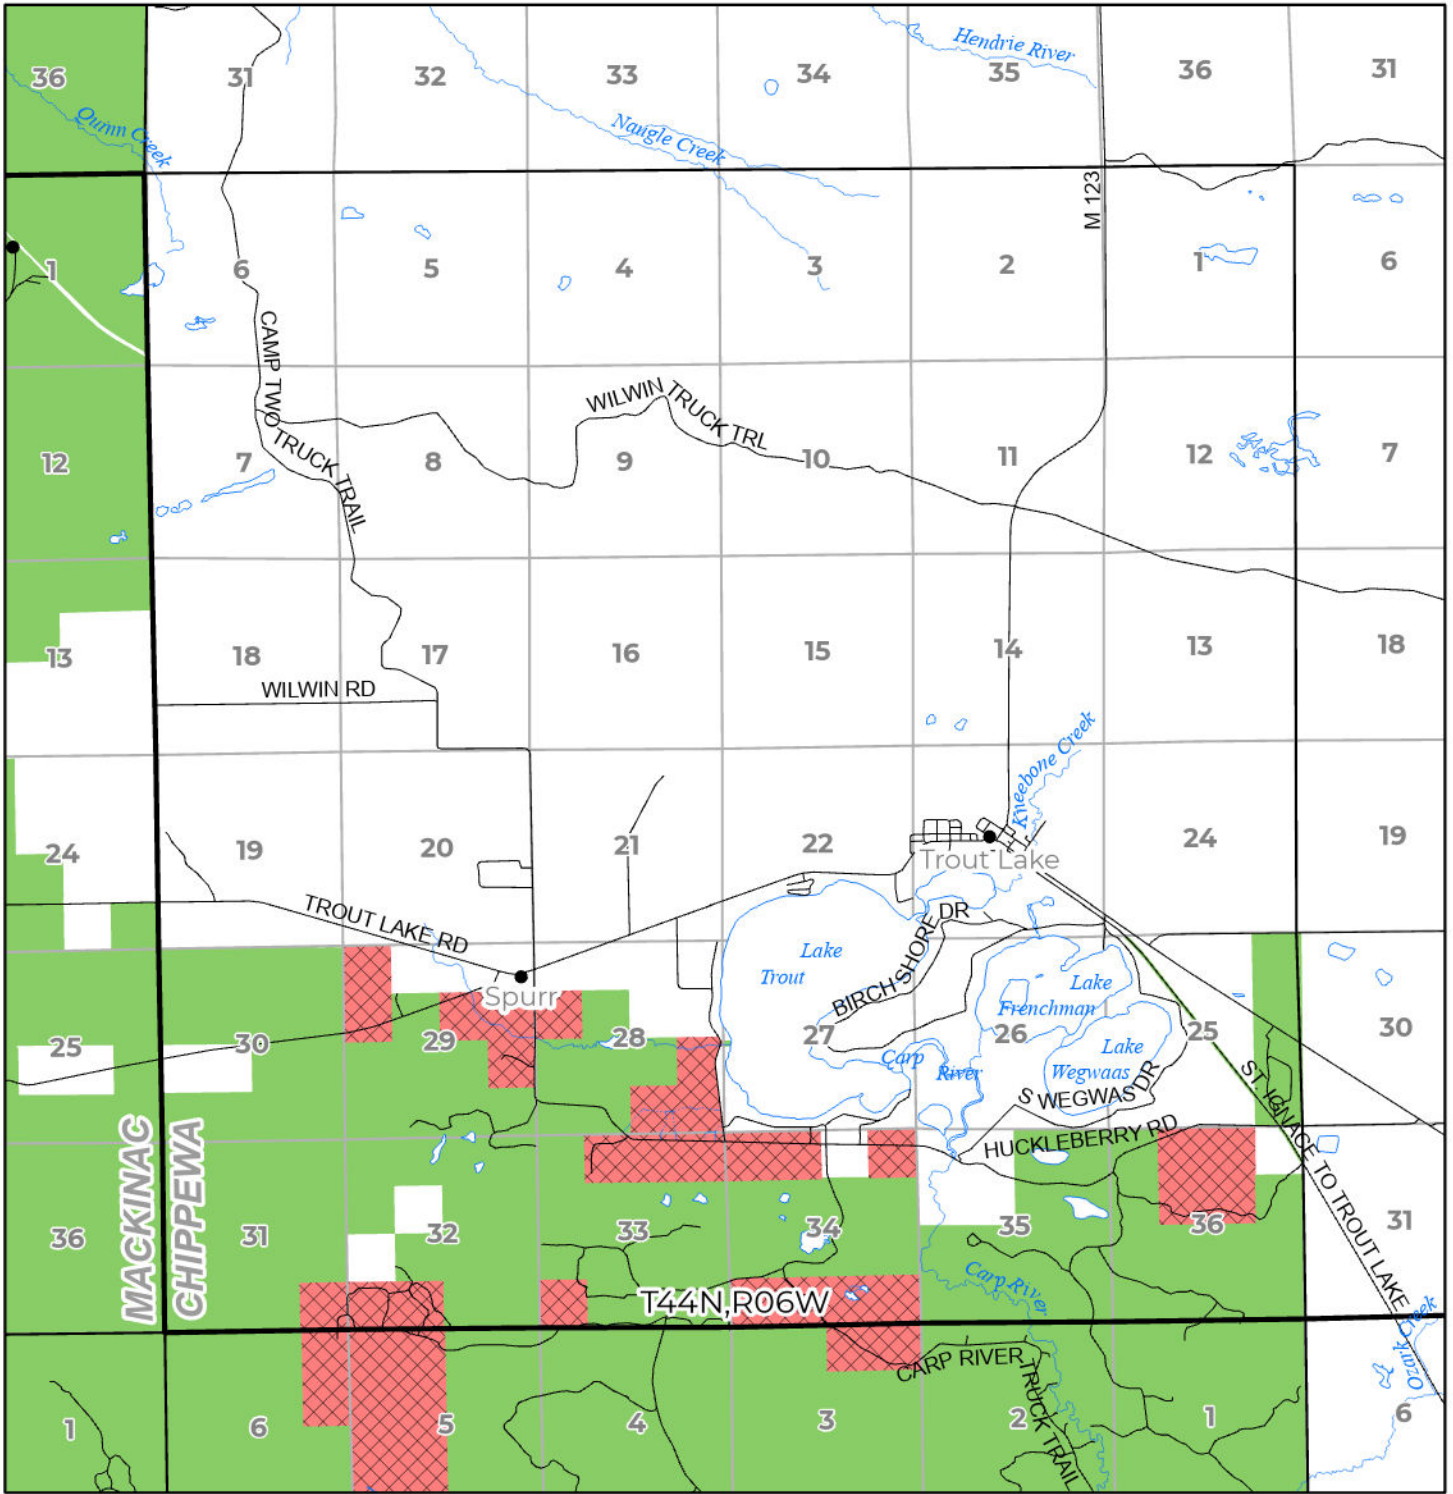

2024 FUELWOOD COLLECTION
 CHIPPEWA COUNTY
T44N,R06W

- Open (Recently Closed Timber Sale)
- Open
- Open (Military Restrictions – Possible closure from May to September)
- Closed