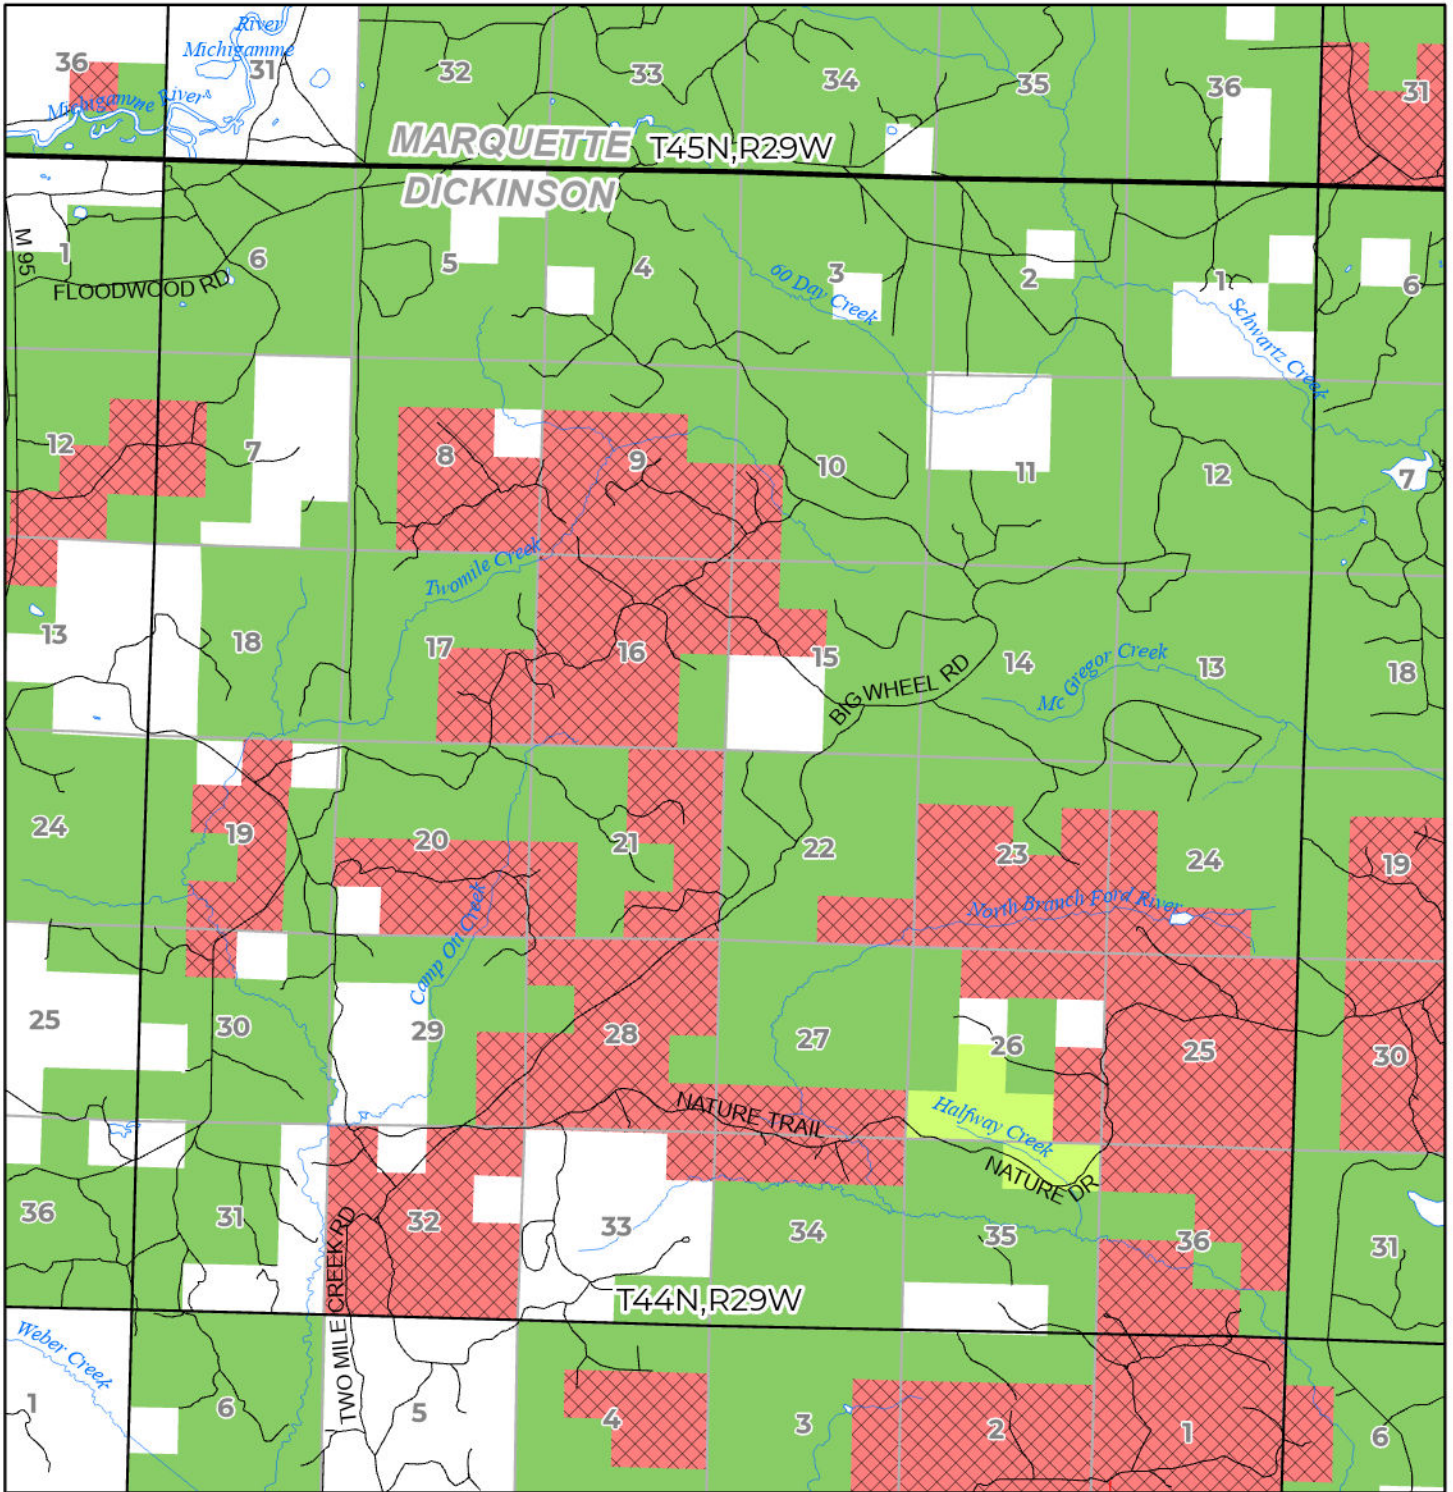

2024 FUELWOOD COLLECTION  
 DICKINSON COUNTY  
**T44N,R29W**

- Open (Recently Closed Timber Sale)
- Open
- Open (Military Restrictions - Possible closure from May to September)
- Closed