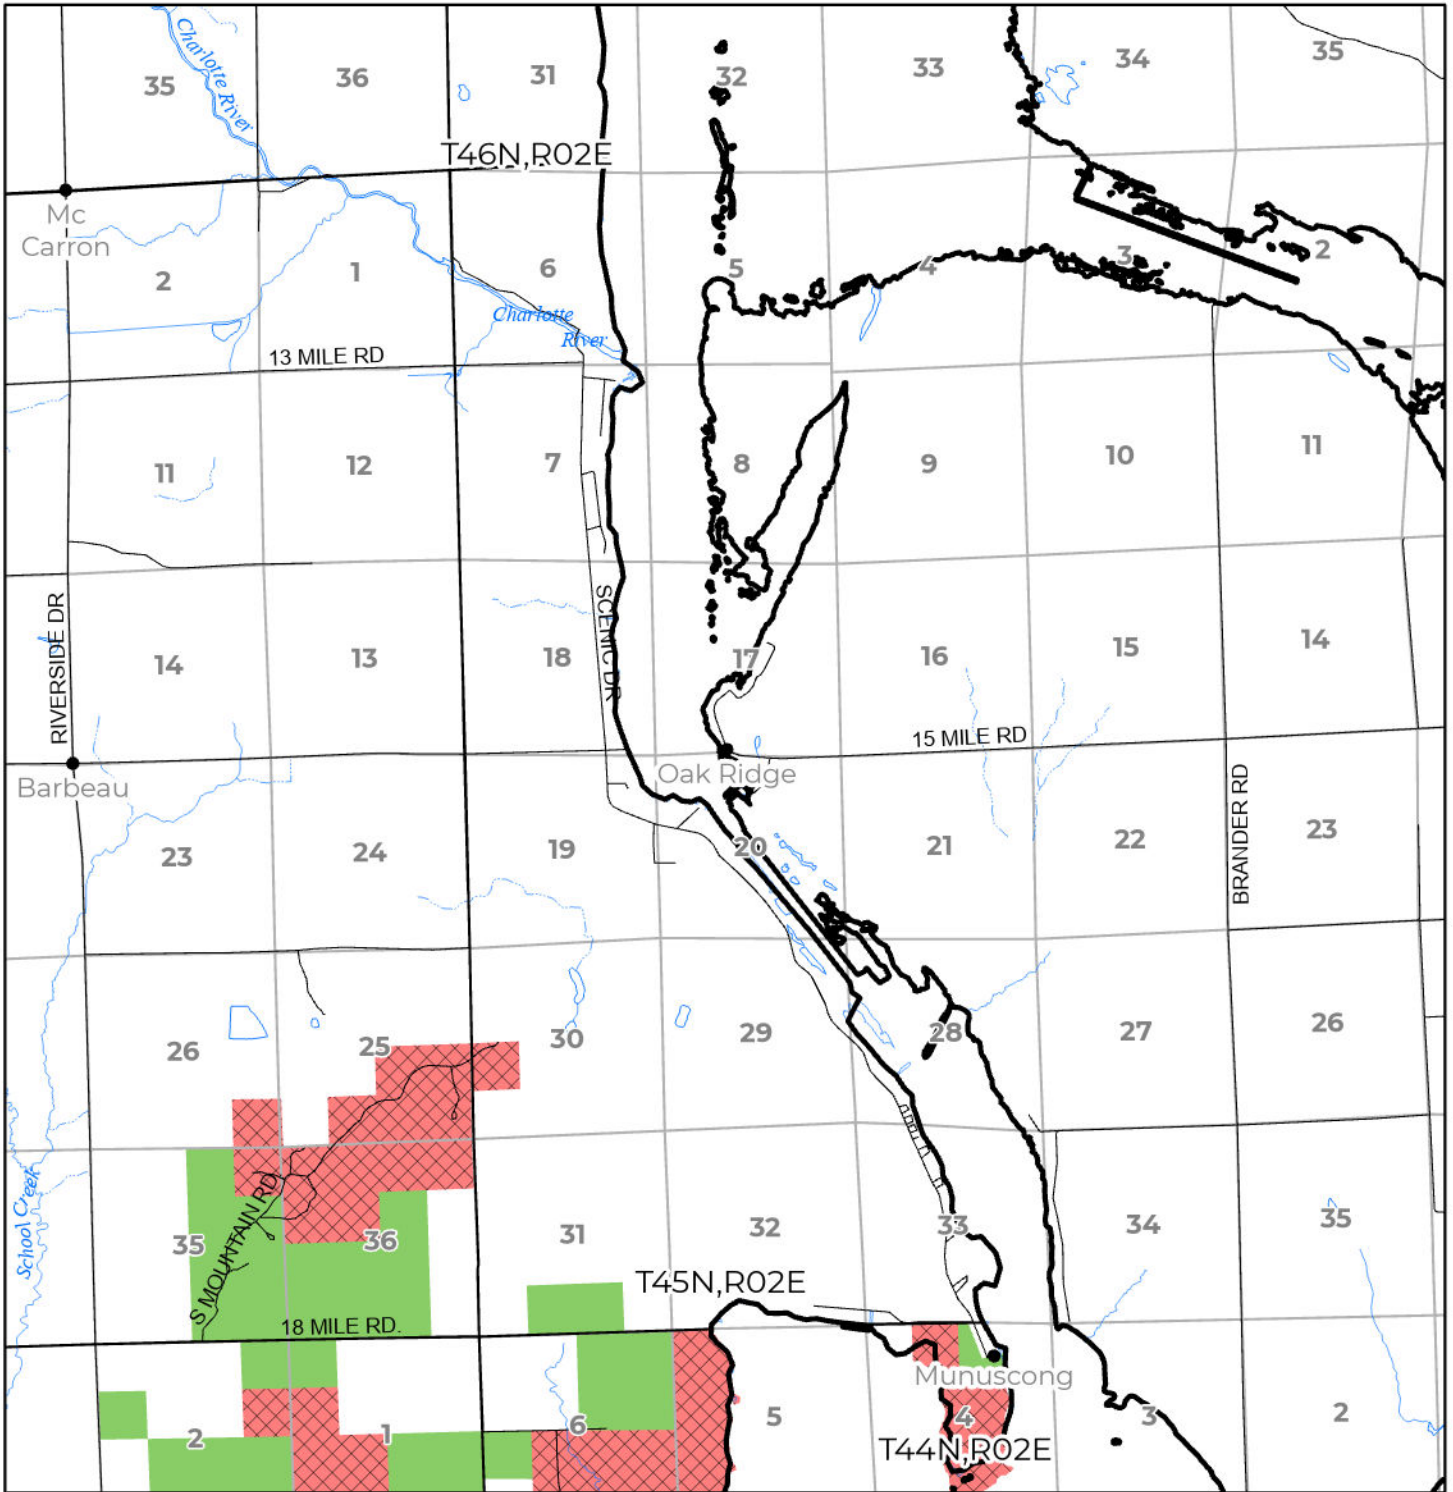

2024 FUELWOOD COLLECTION
 CHIPPEWA COUNTY
T45N,R02E

- Open (Recently Closed Timber Sale)
- Open
- Open (Military Restrictions - Possible closure from May to September)
- Closed