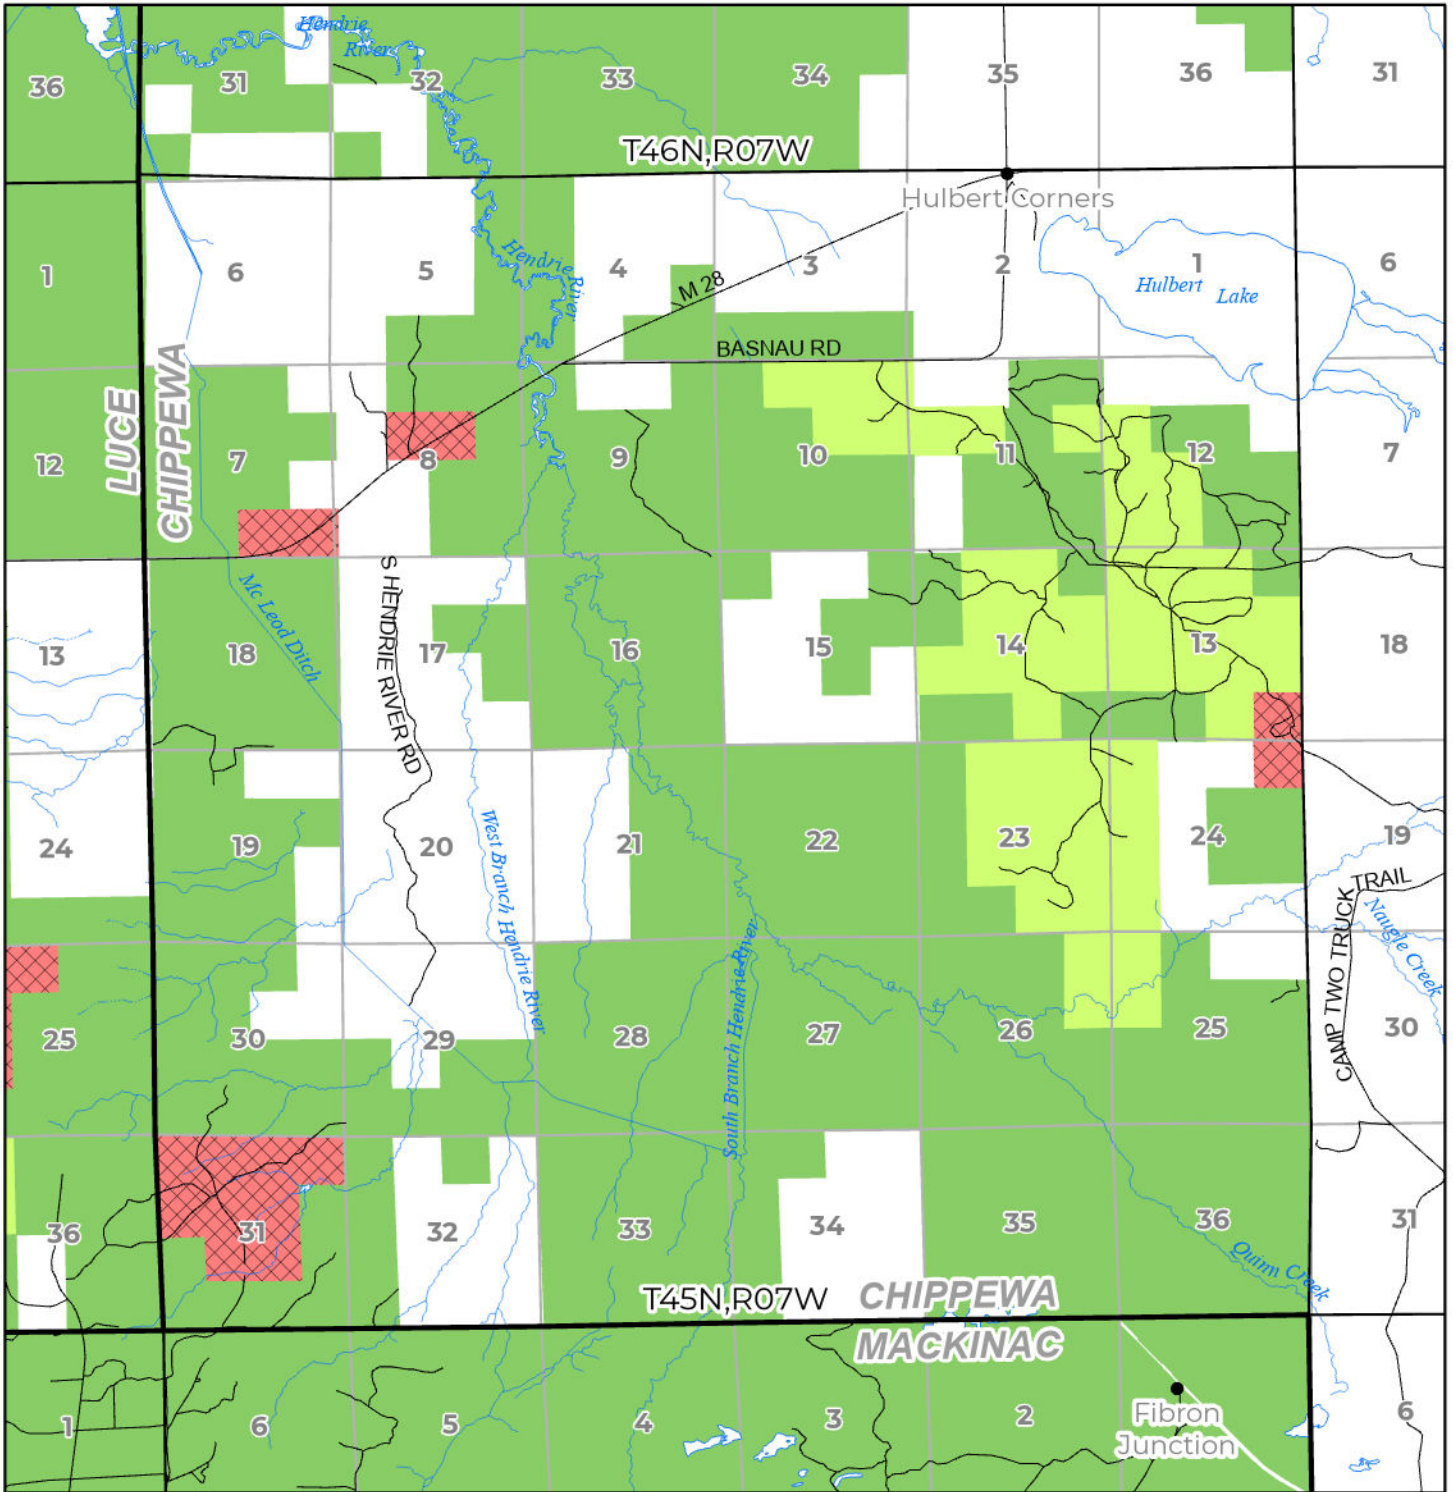

2024 FUELWOOD COLLECTION
 CHIPPEWA COUNTY
T45N,R07W

- Open (Recently Closed Timber Sale)
- Open
- Open (Military Restrictions - Possible closure from May to September)
- Closed