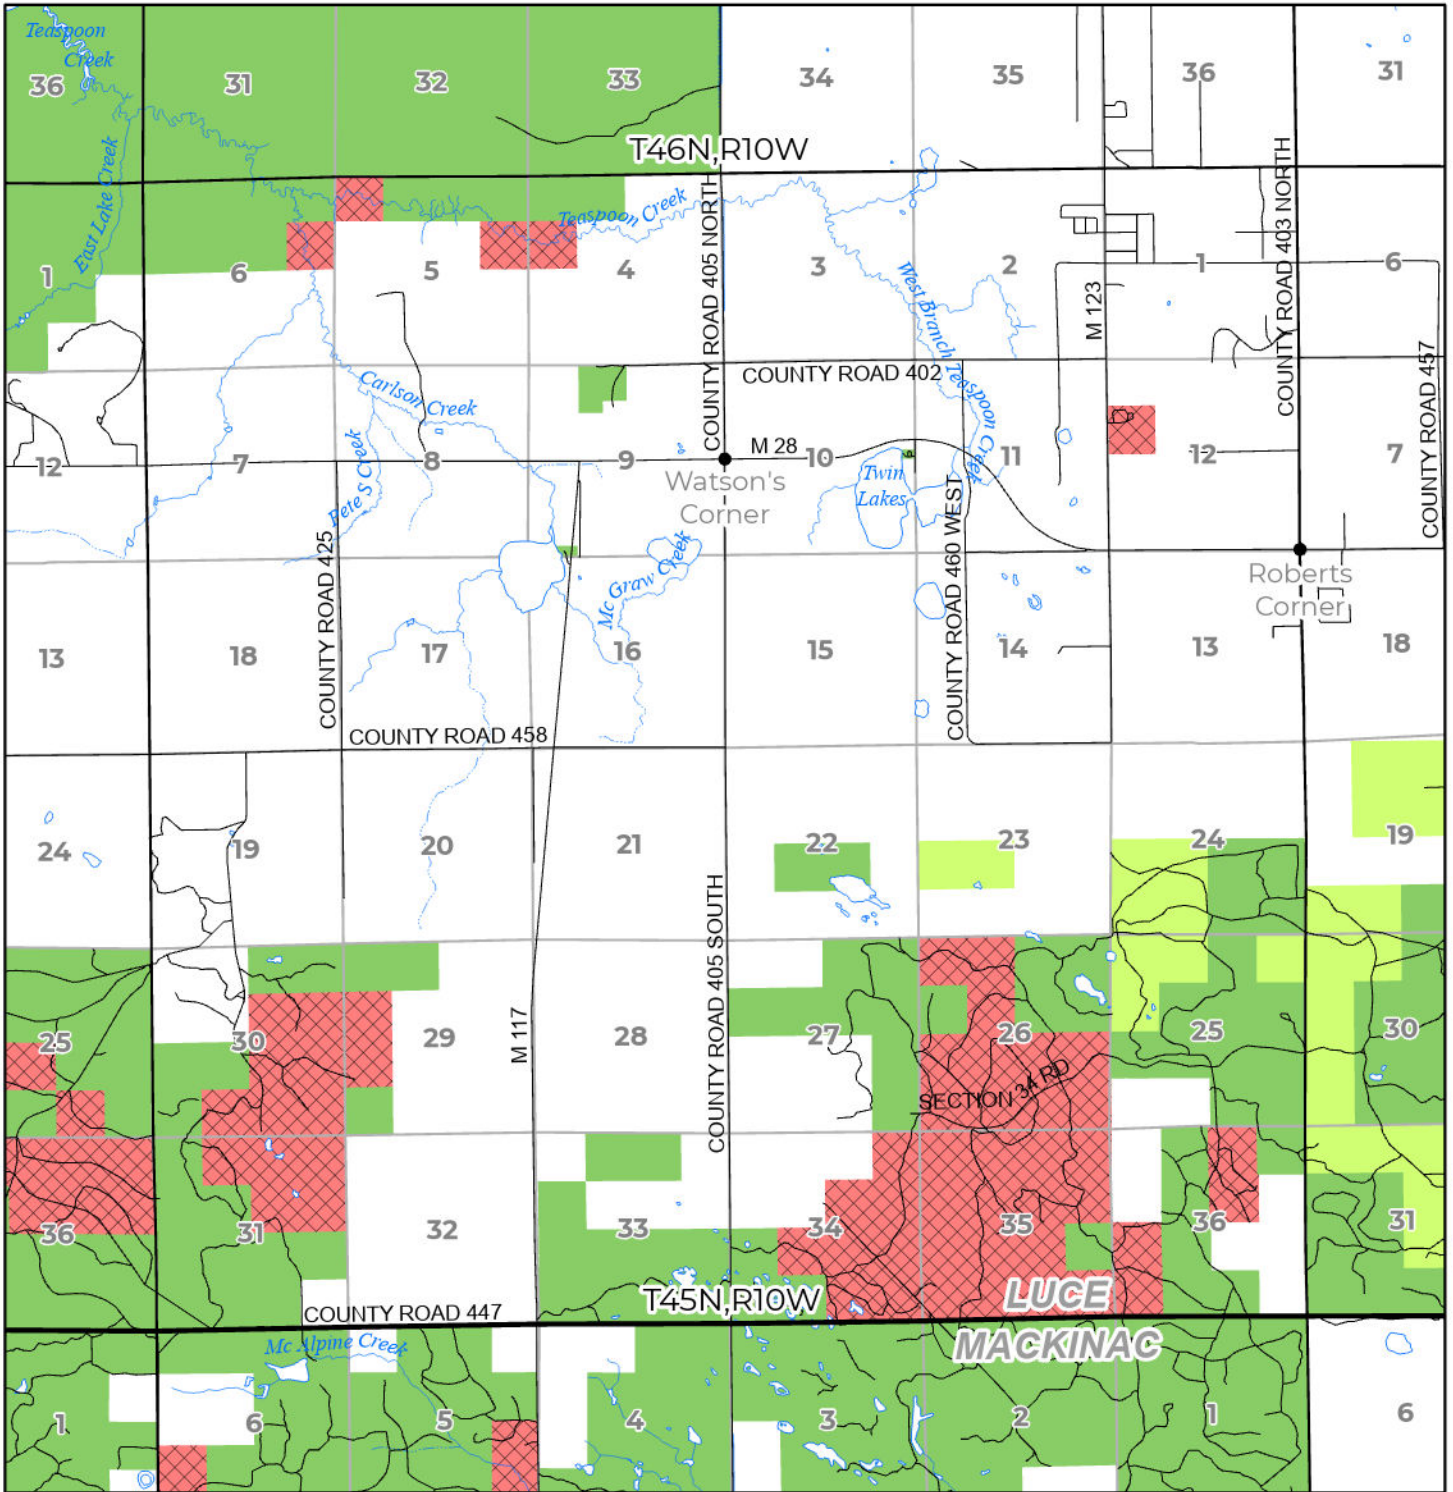

2024 FUELWOOD COLLECTION
 LUCE COUNTY
T45N,R10W

- Open (Recently Closed Timber Sale)
- Open
- Open (Military Restrictions – Possible closure from May to September)
- Closed