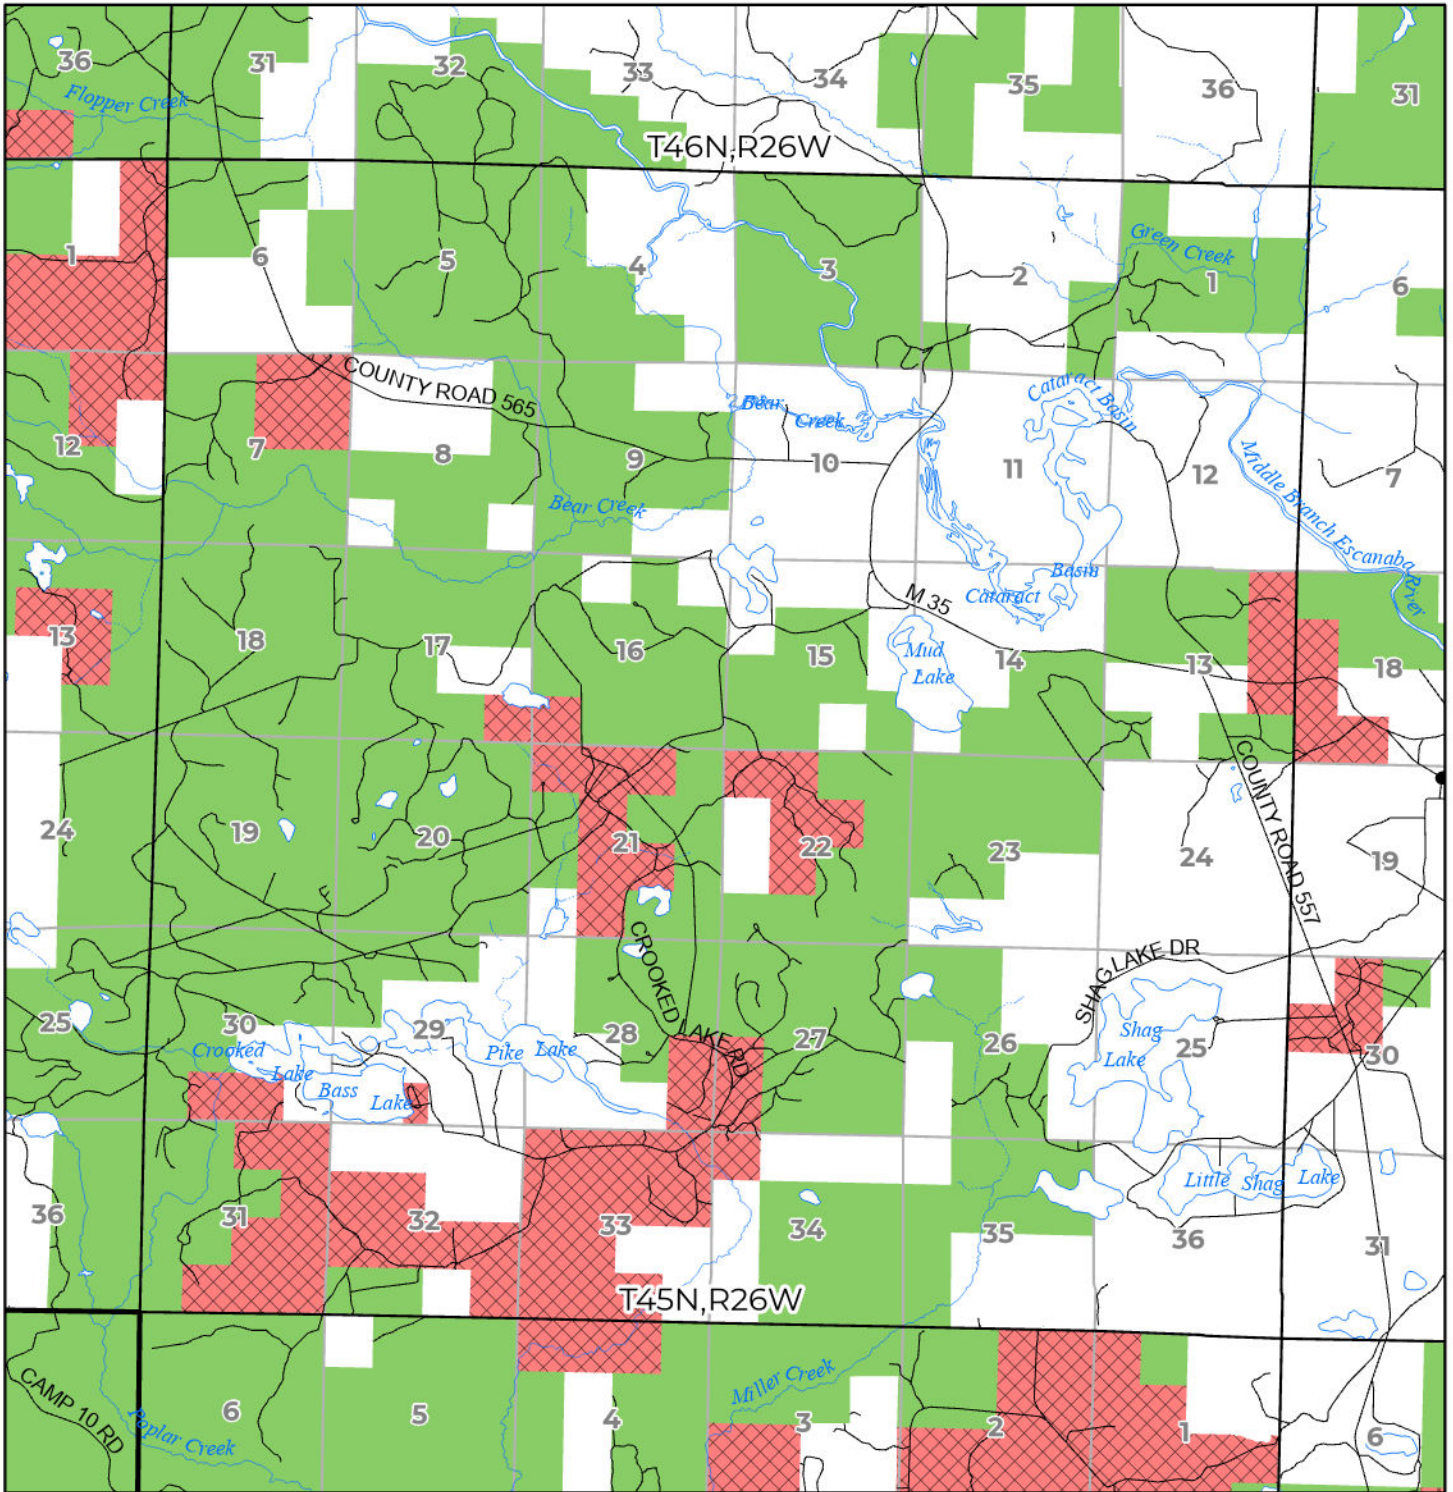

2024 FUELWOOD COLLECTION
 MARQUETTE COUNTY
T45N,R26W

- Open (Recently Closed Timber Sale)
- Open
- Open (Military Restrictions – Possible closure from May to September)
- Closed