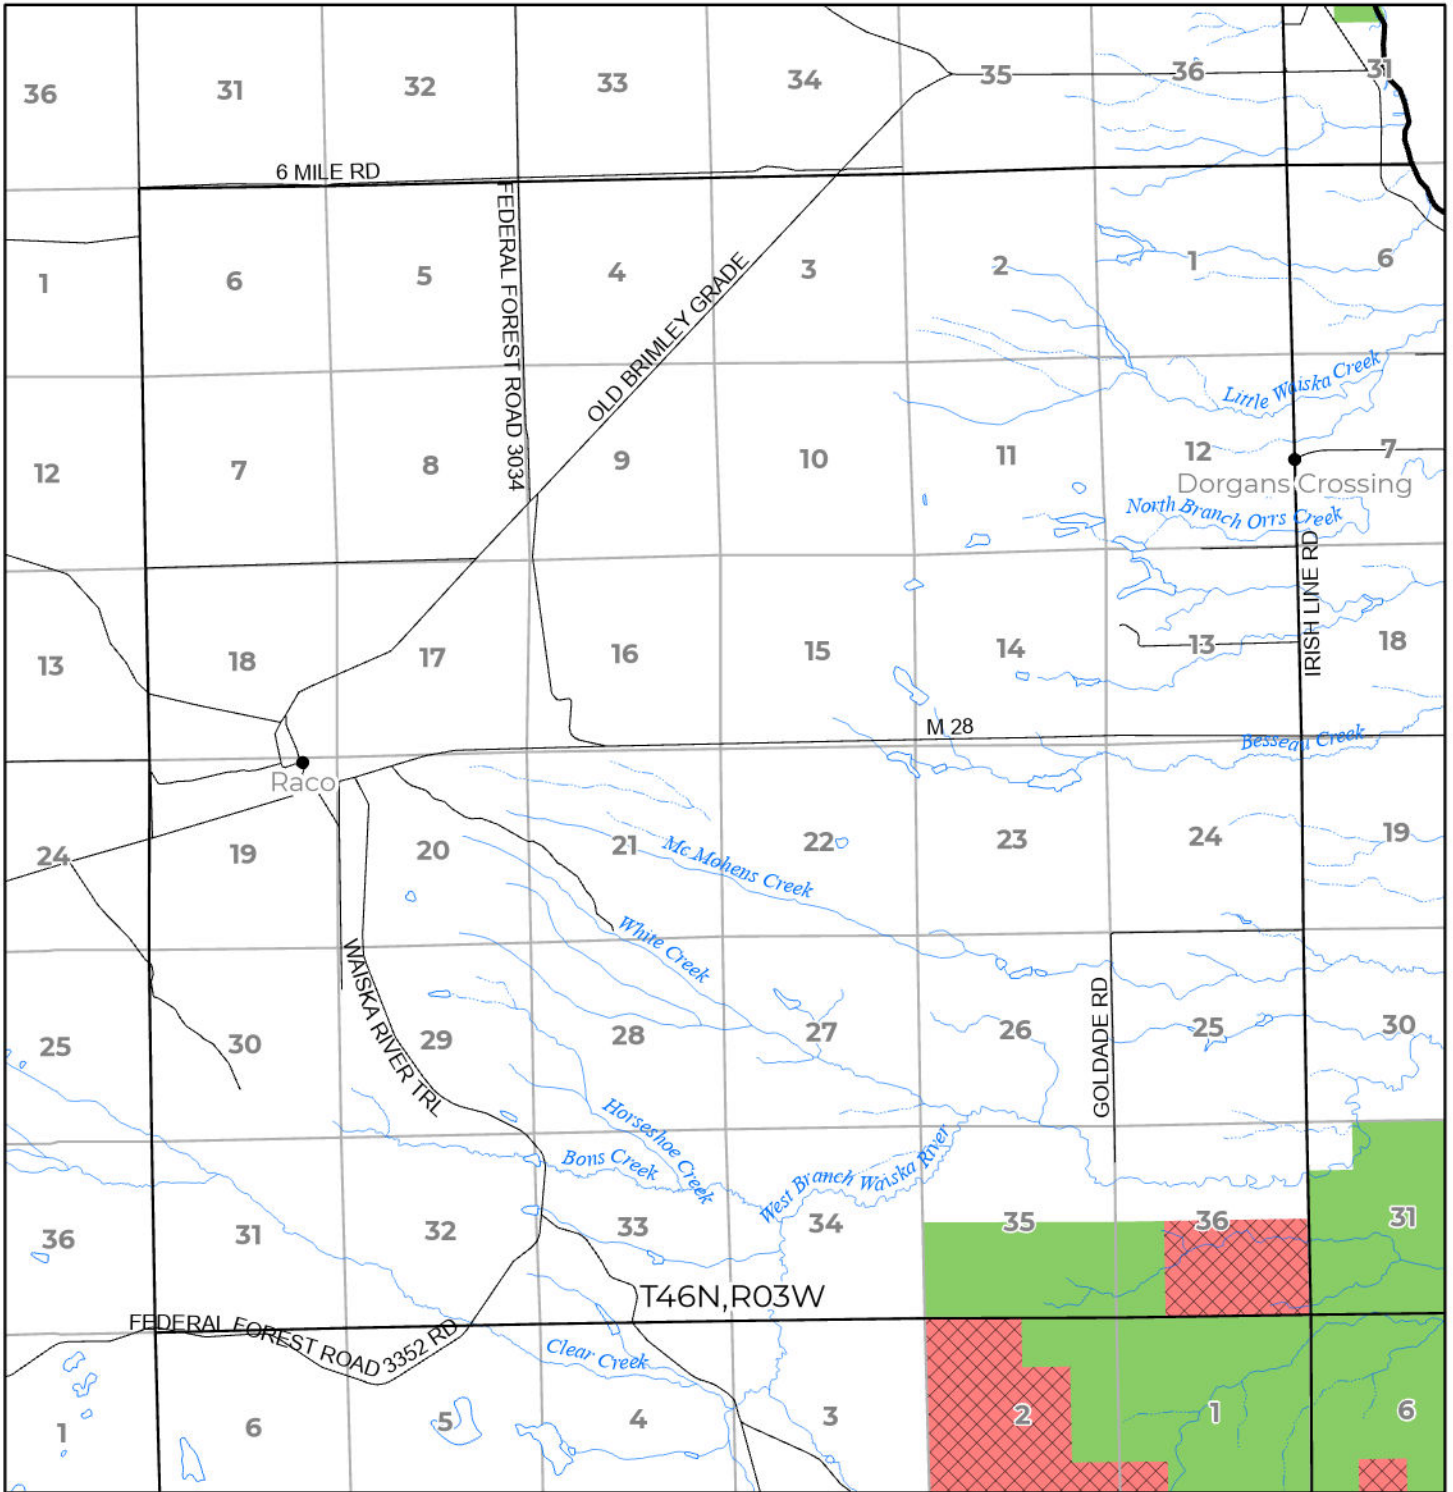

2024 FUELWOOD COLLECTION
 CHIPPEWA COUNTY
T46N,R03W

- Open (Recently Closed Timber Sale)
- Open
- Open (Military Restrictions - Possible closure from May to September)
- Closed