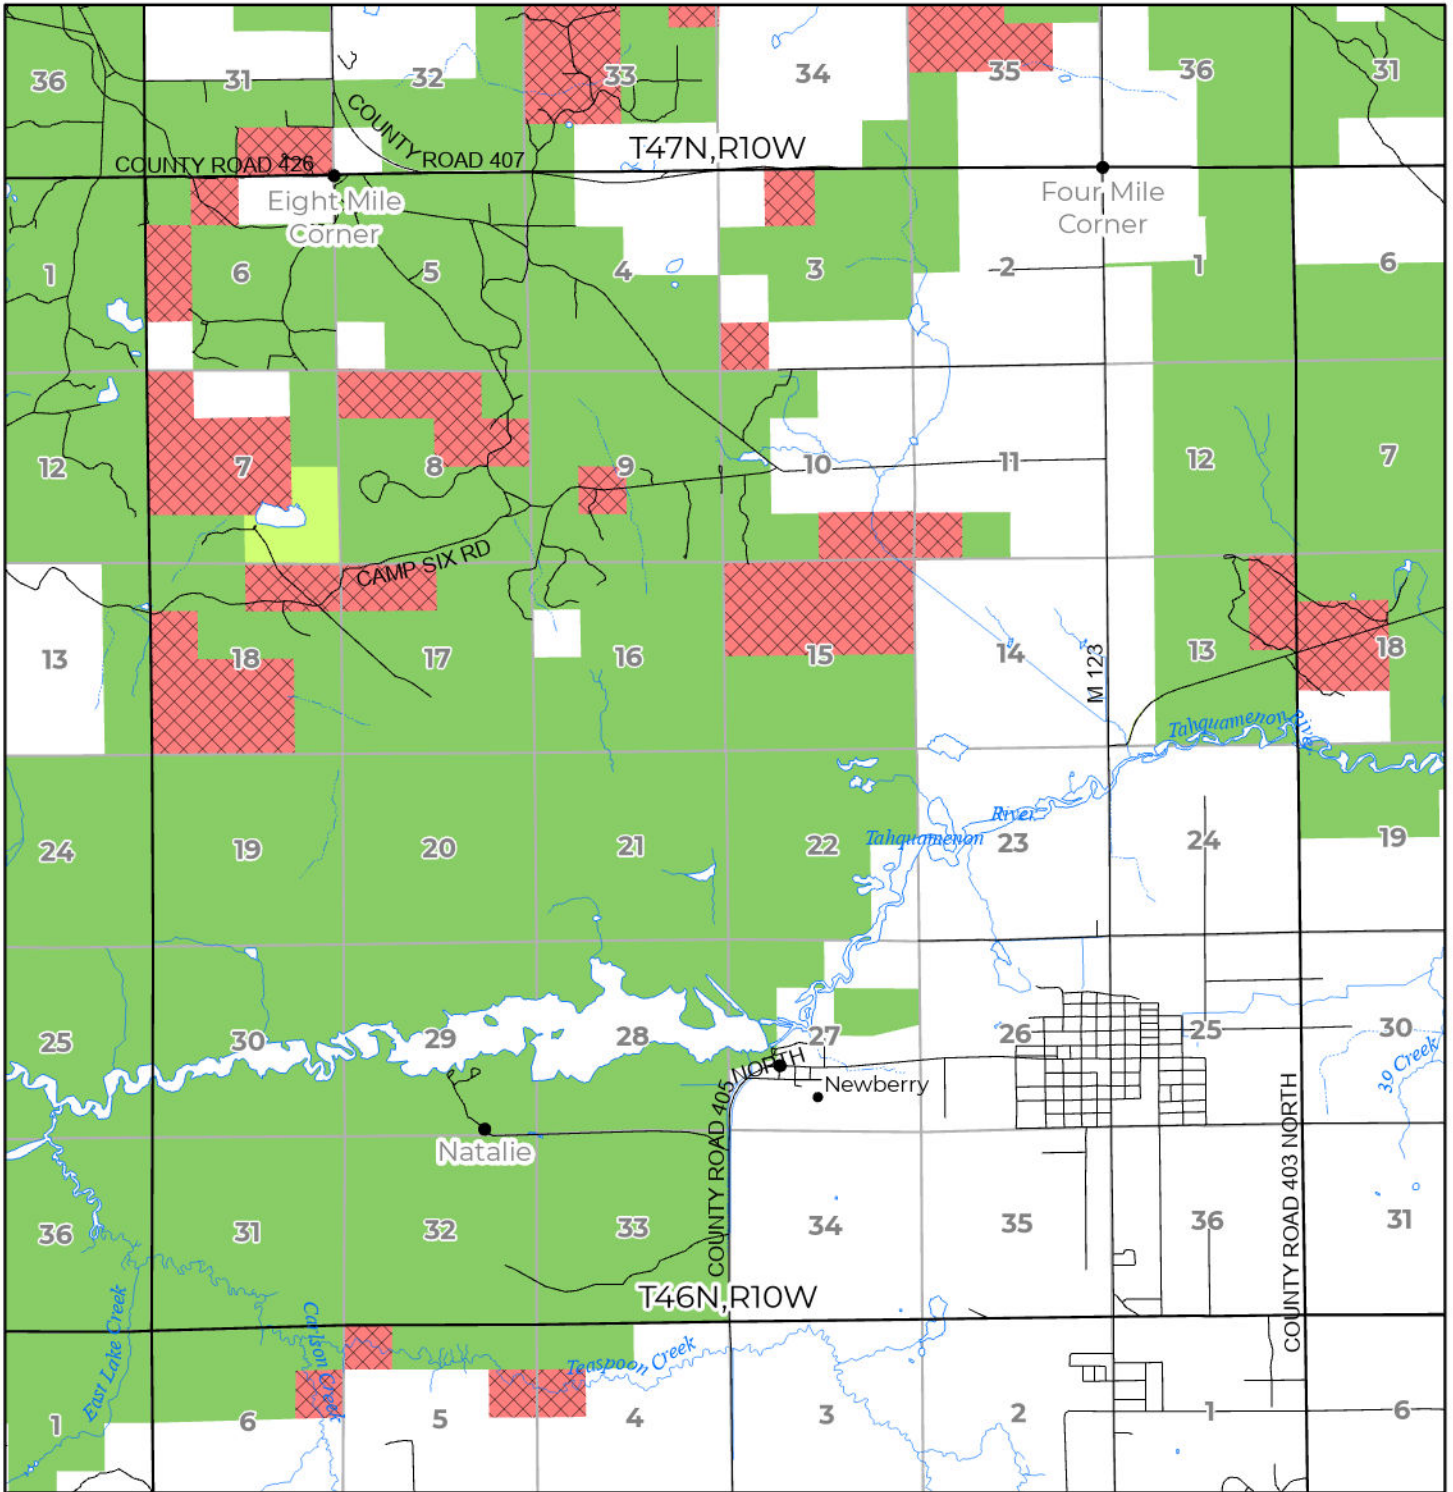

2024 FUELWOOD COLLECTION
 LUCE COUNTY
T46N,R10W

- Open (Recently Closed Timber Sale)
- Open
- Open (Military Restrictions – Possible closure from May to September)
- Closed