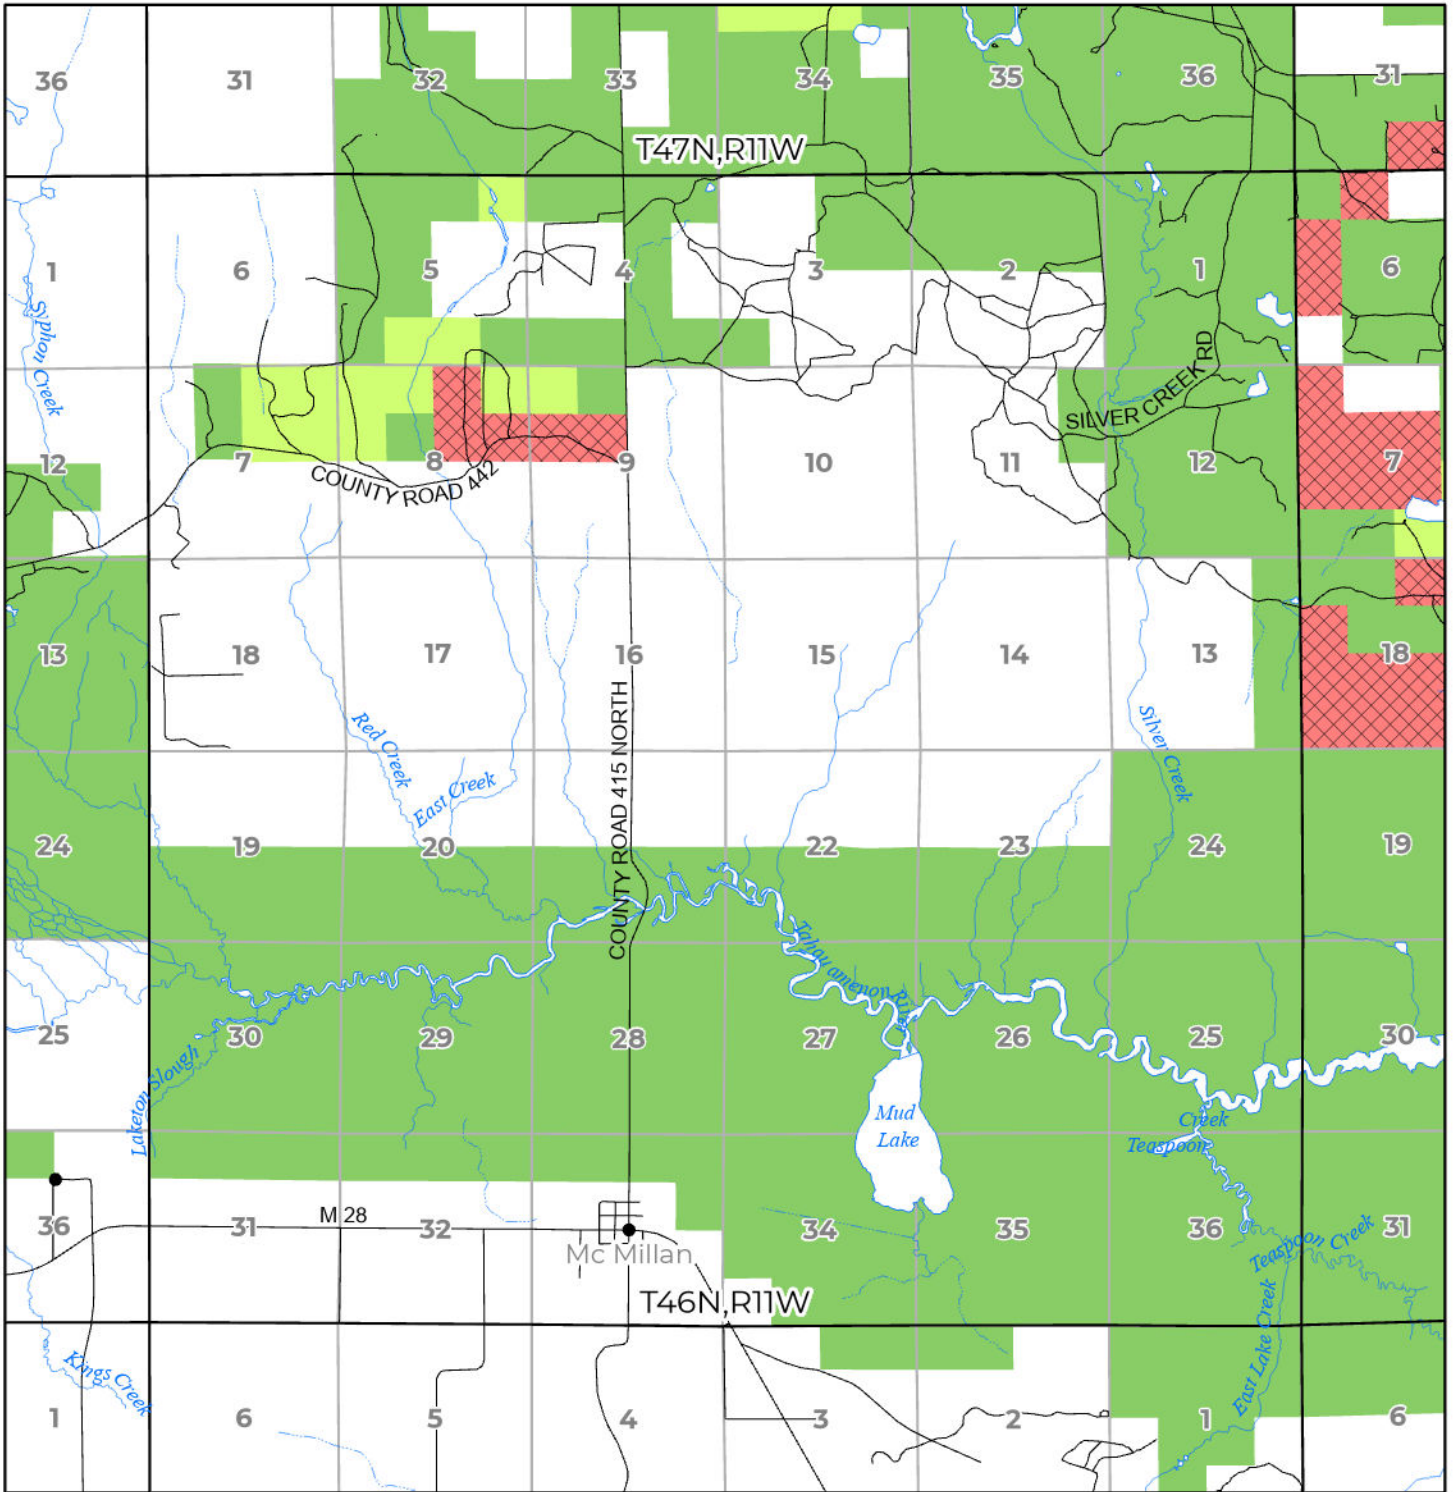

2024 FUELWOOD COLLECTION
 LUCE COUNTY
T46N,R11W

- Open (Recently Closed Timber Sale)
- Open
- Open (Military Restrictions – Possible closure from May to September)
- Closed