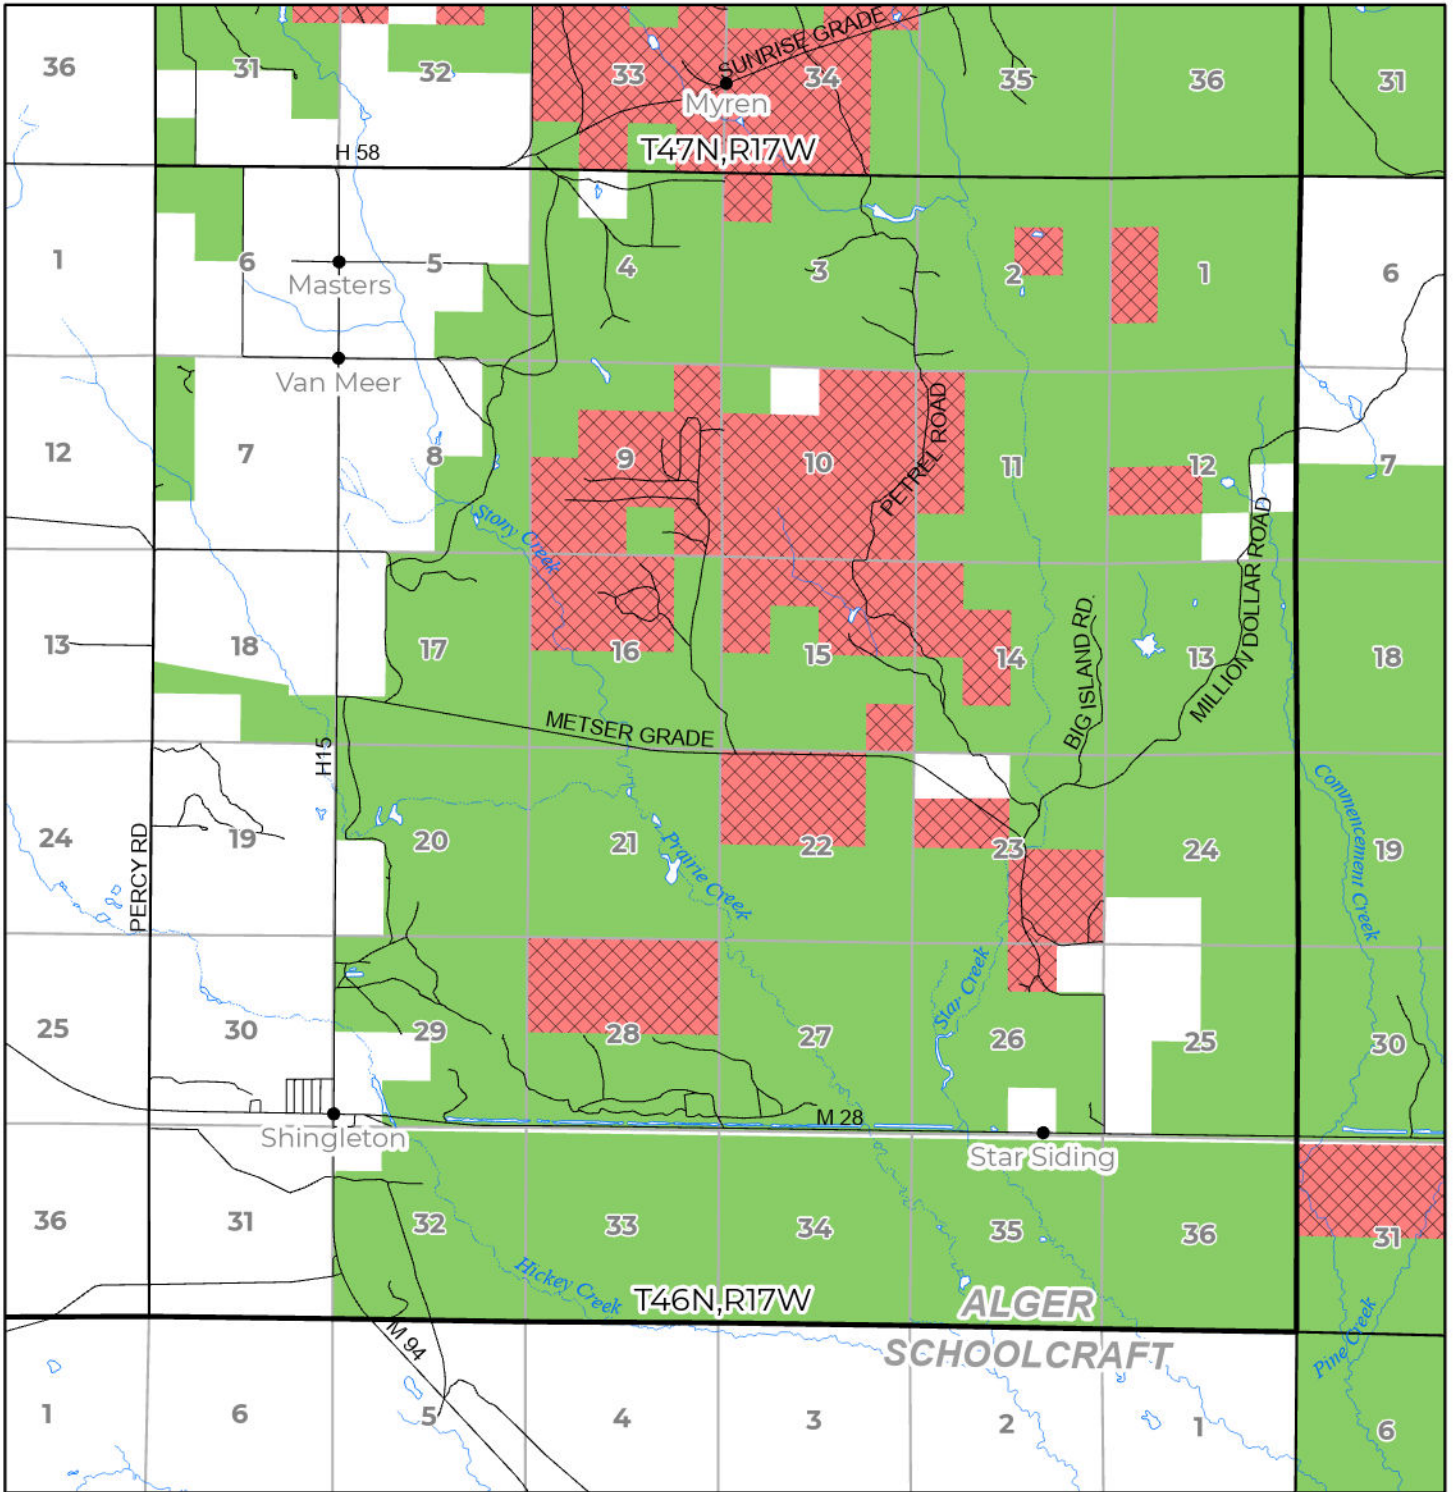

2024 FUELWOOD COLLECTION  
 ALGER COUNTY  
**T46N,R17W**

- Open (Recently Closed Timber Sale)
- Open
- Open (Military Restrictions - Possible closure from May to September)
- Closed