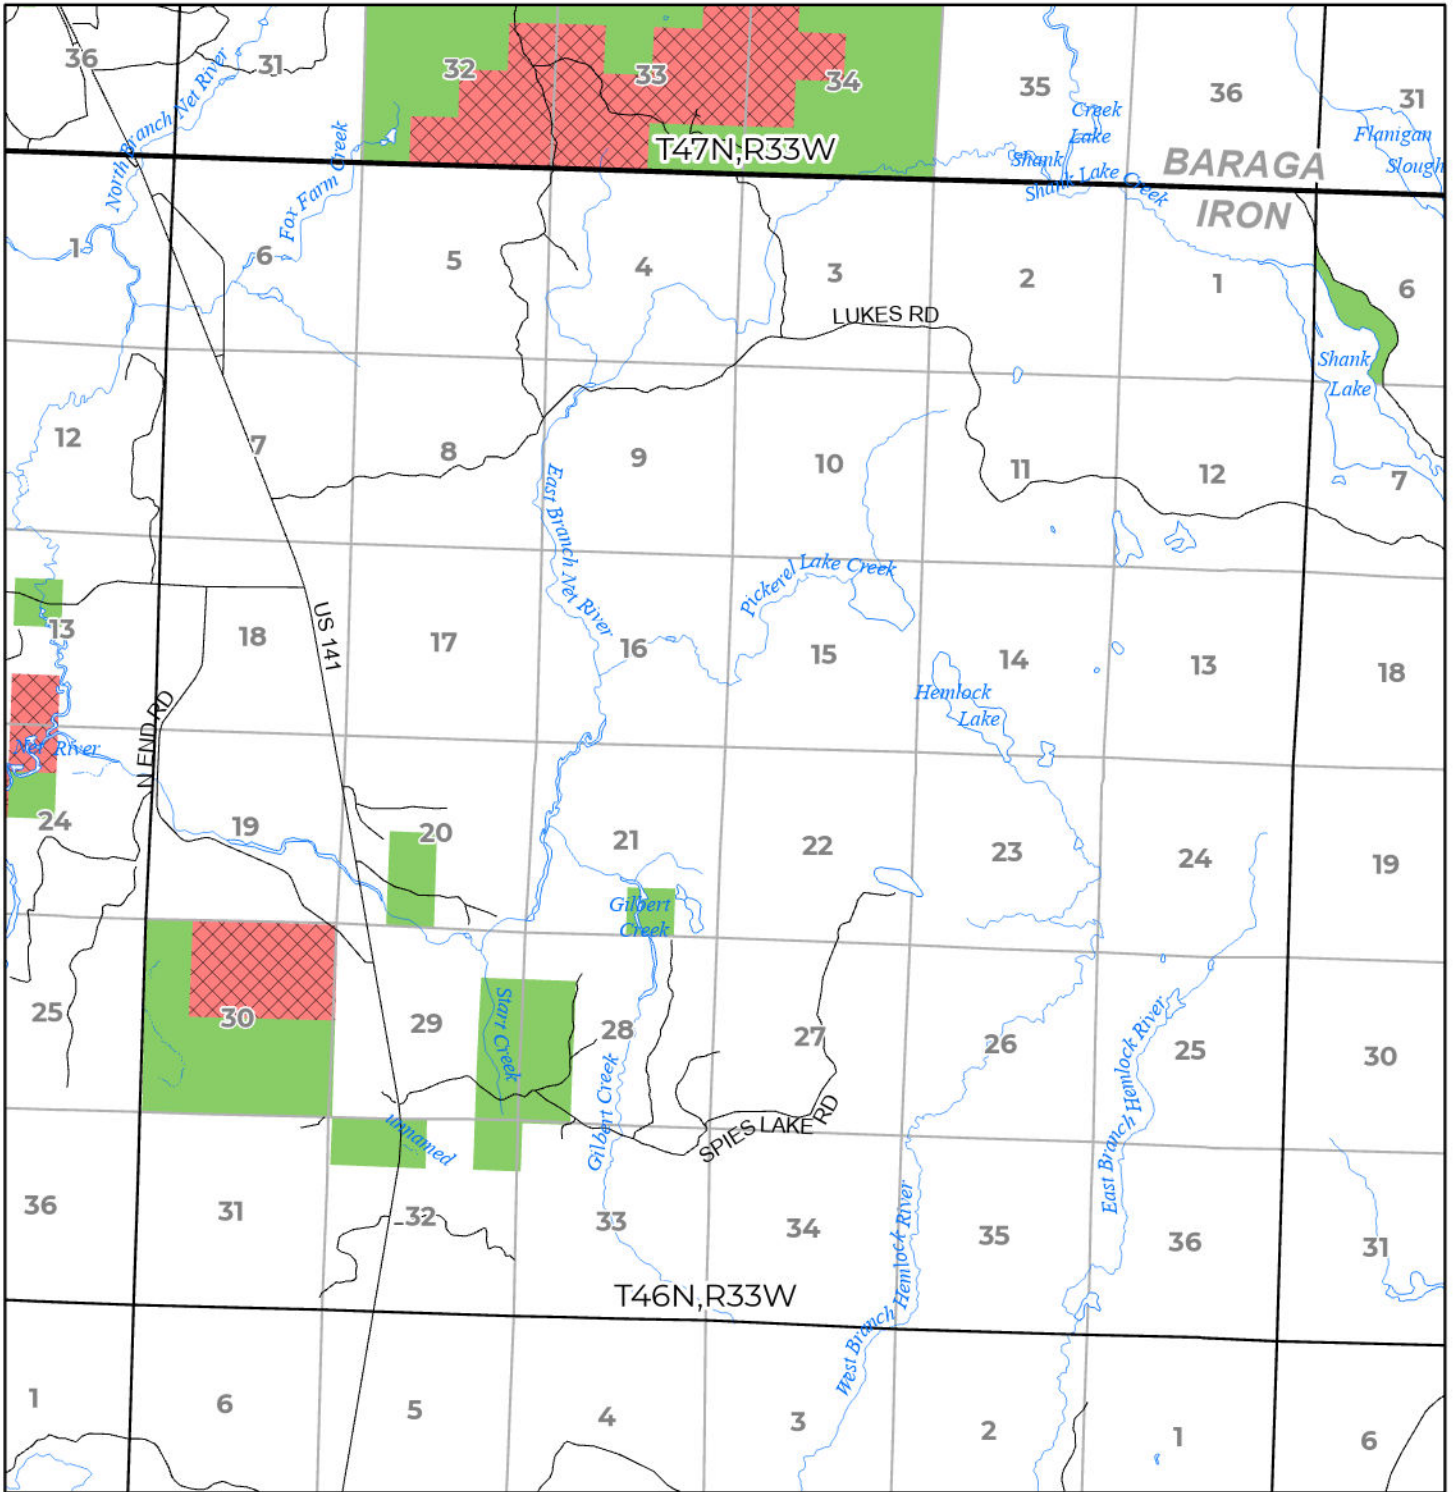

2024 FUELWOOD COLLECTION
 IRON COUNTY
T46N,R33W

- Open (Recently Closed Timber Sale)
- Open
- Open (Military Restrictions – Possible closure from May to September)
- Closed