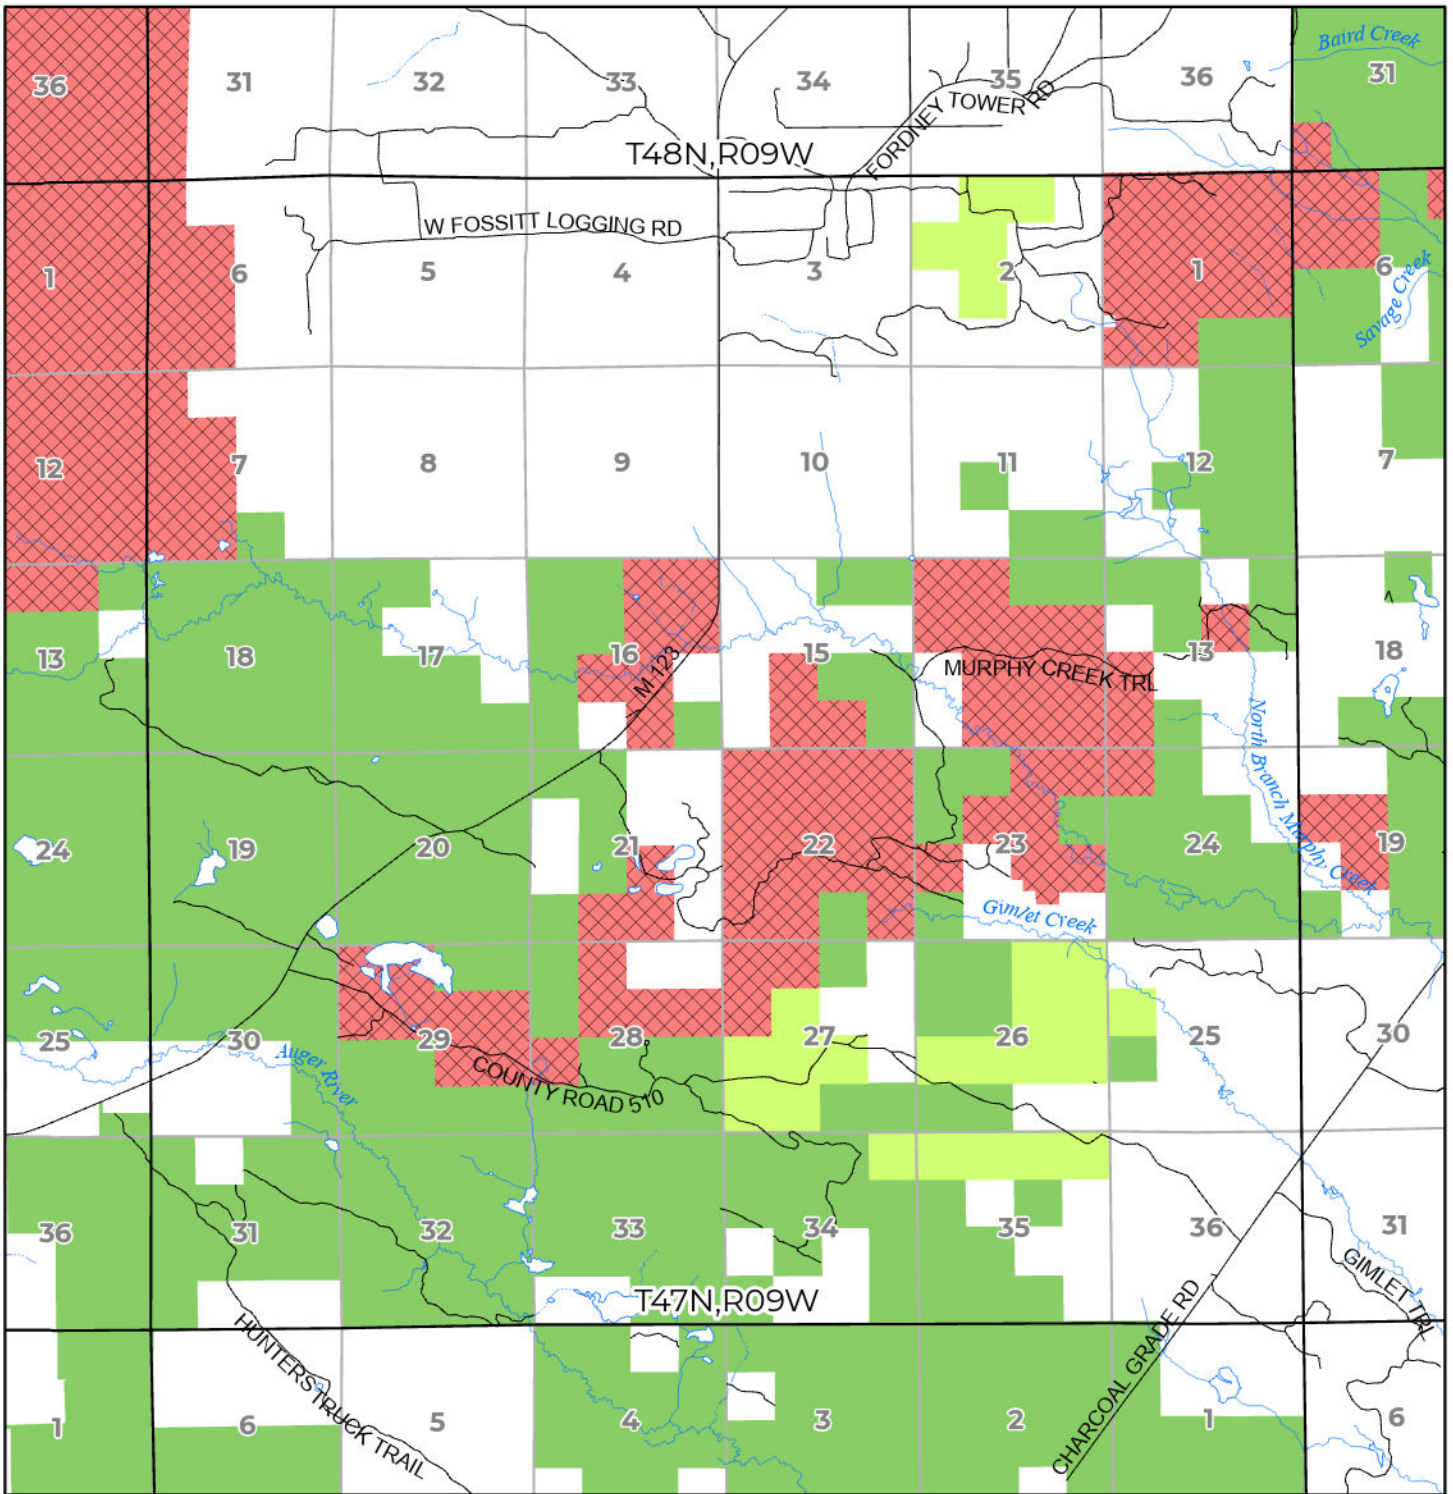

2024 FUELWOOD COLLECTION
 LUCE COUNTY
T47N,R09W

- Open (Recently Closed Timber Sale)
- Open
- Open (Military Restrictions - Possible closure from May to September)
- Closed

N

 Miles

 Effective: April 1, 2024