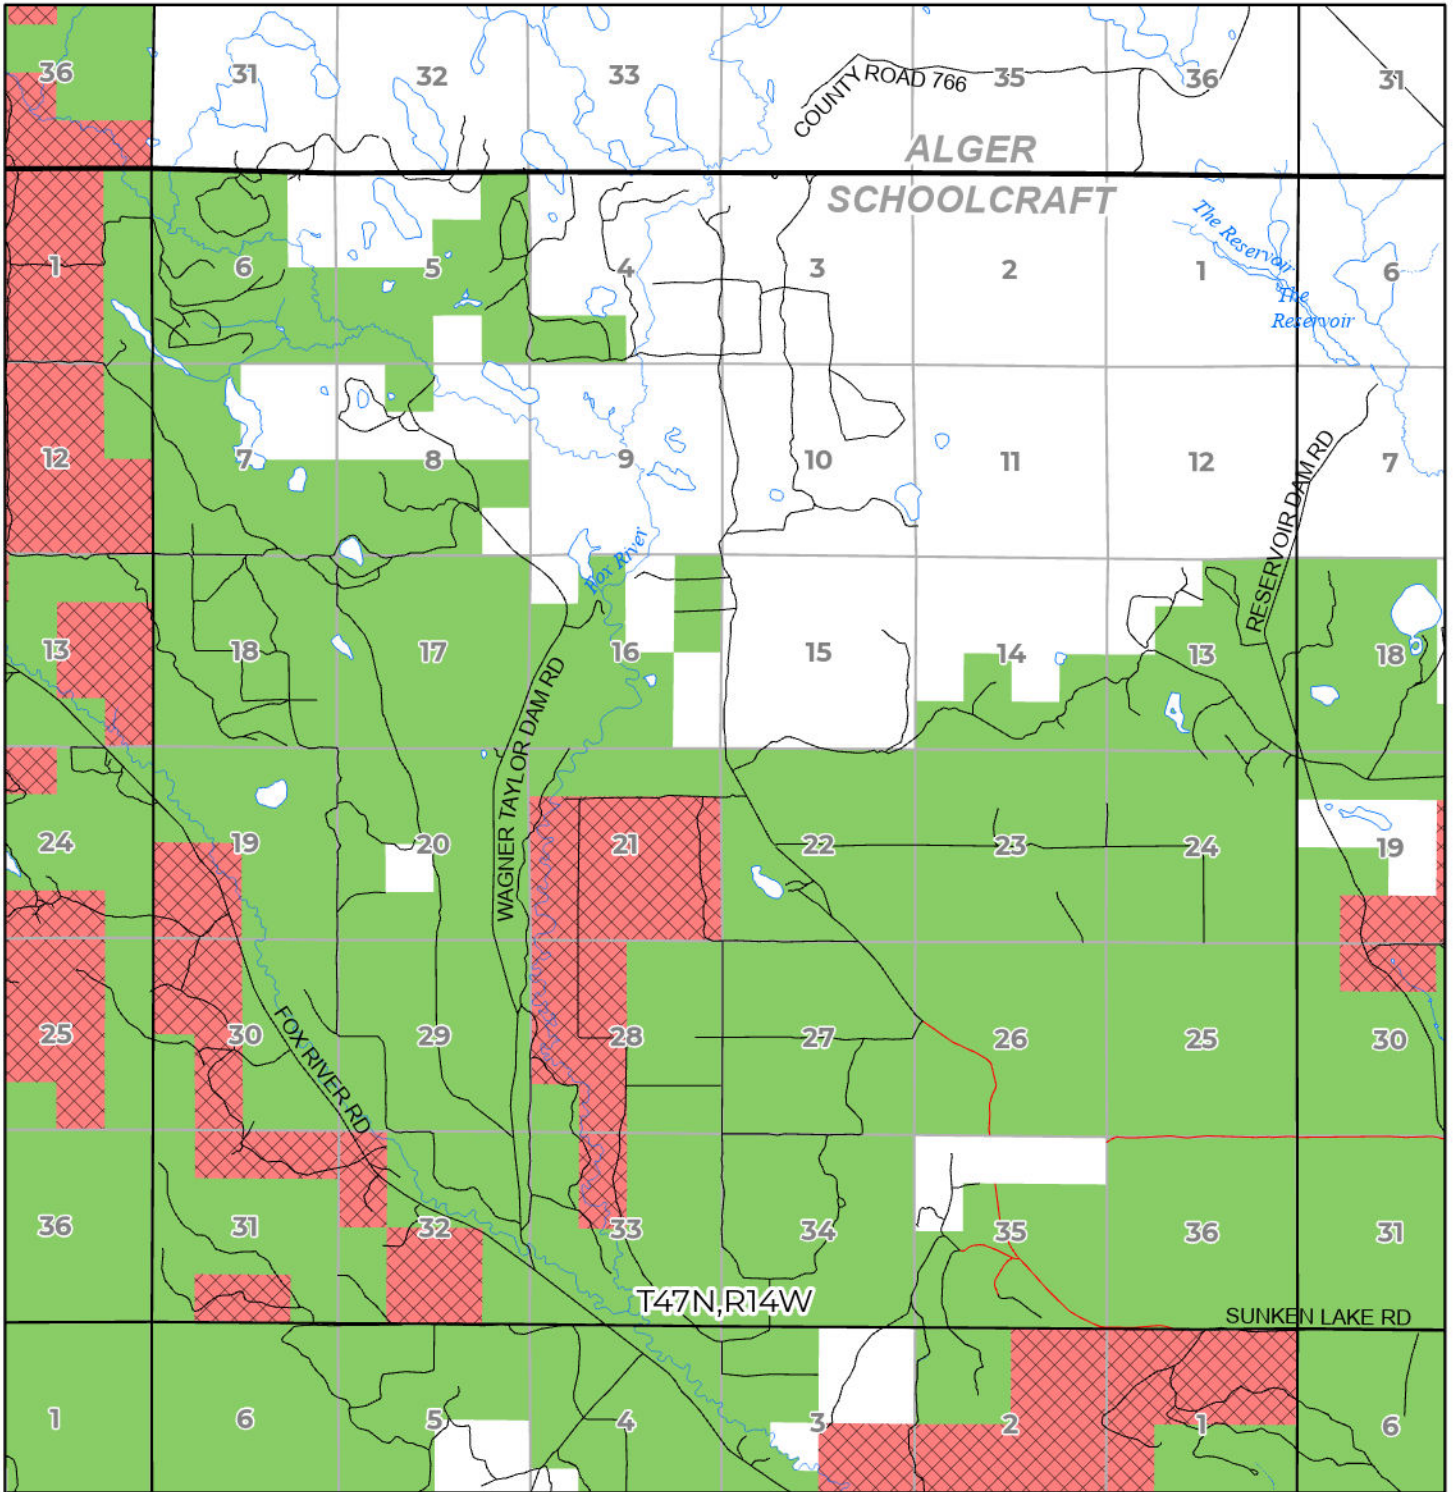

2024 FUELWOOD COLLECTION  
 SCHOOLCRAFT COUNTY  
**T47N,R14W**

- Open (Recently Closed Timber Sale)
- Open
- Open (Military Restrictions - Possible closure from May to September)
- Closed