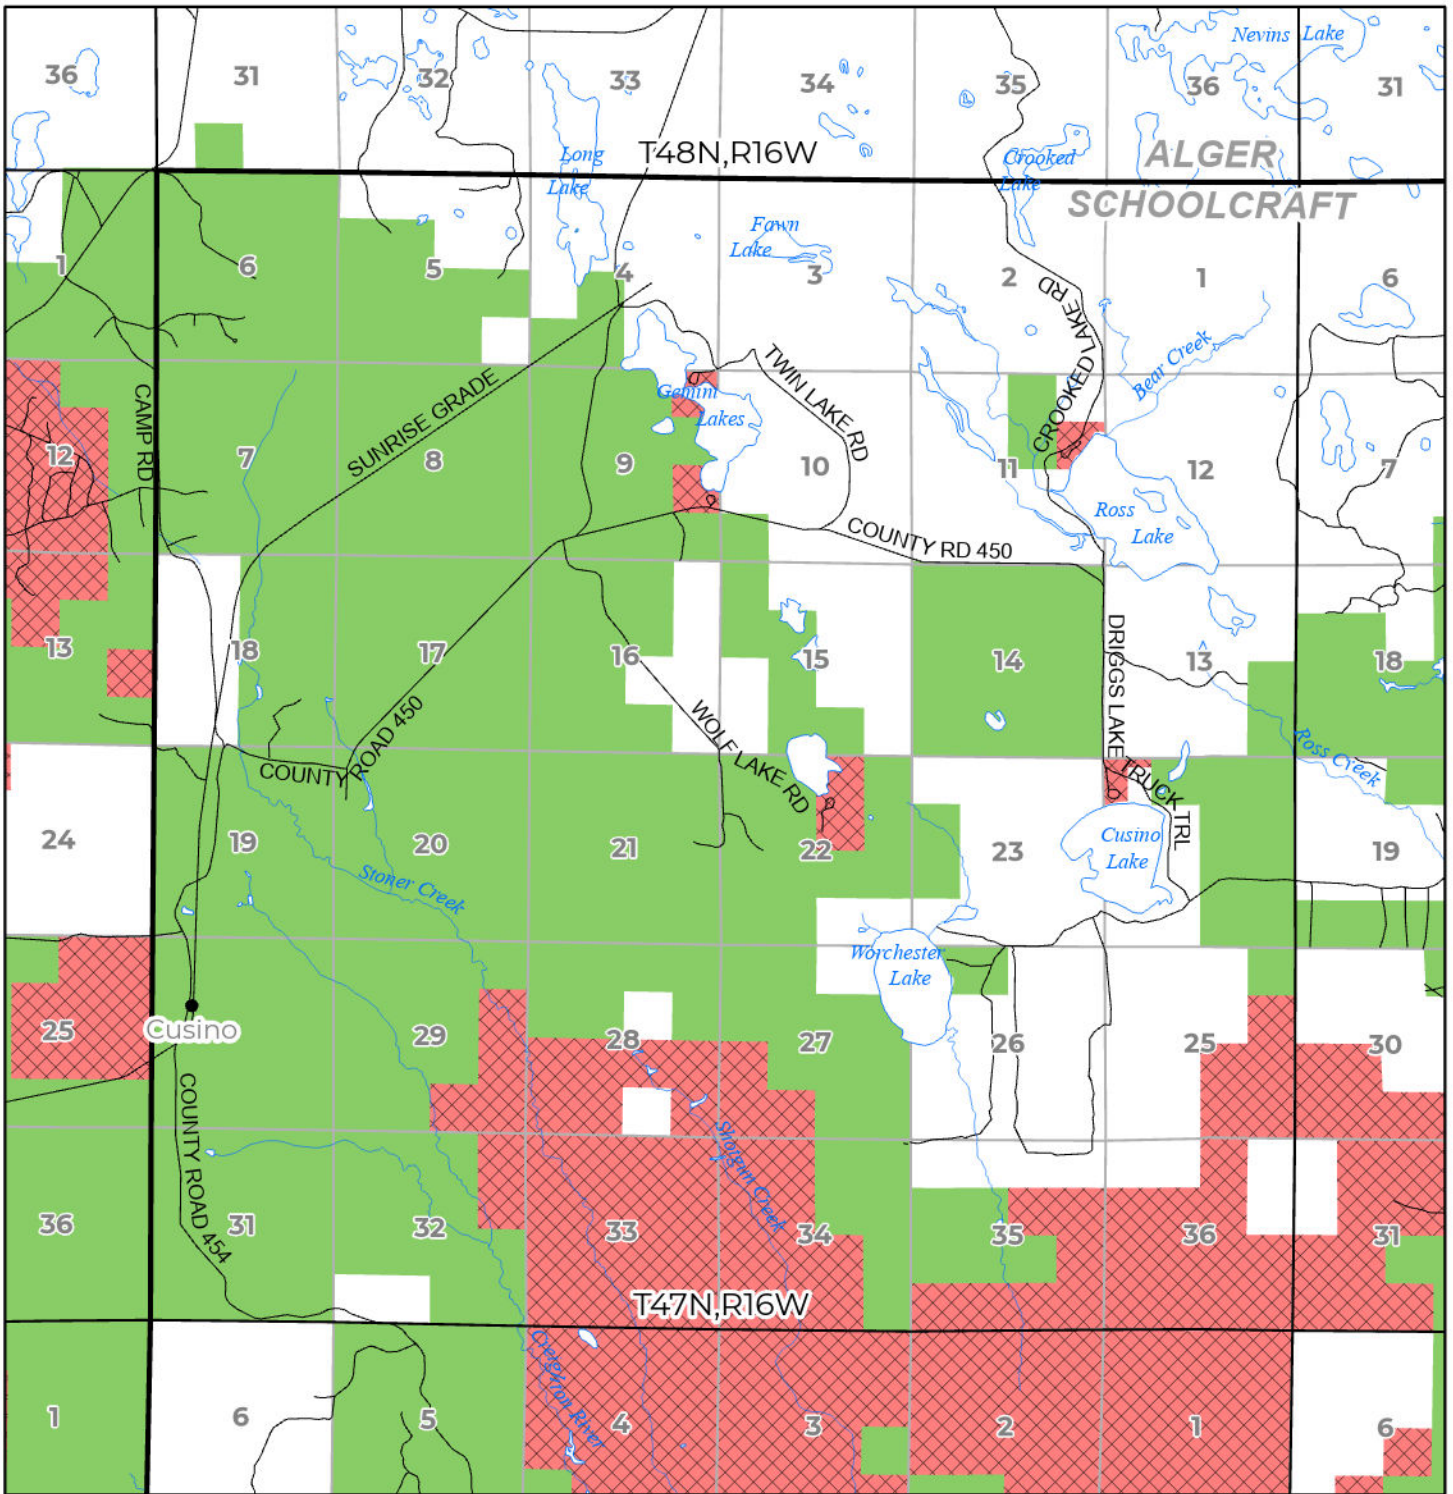

2024 FUELWOOD COLLECTION
SCHOOLCRAFT COUNTY
T47N,R16W

- Open (Recently Closed Timber Sale)
- Open
- Open (Military Restrictions - Possible closure from May to September)
- Closed