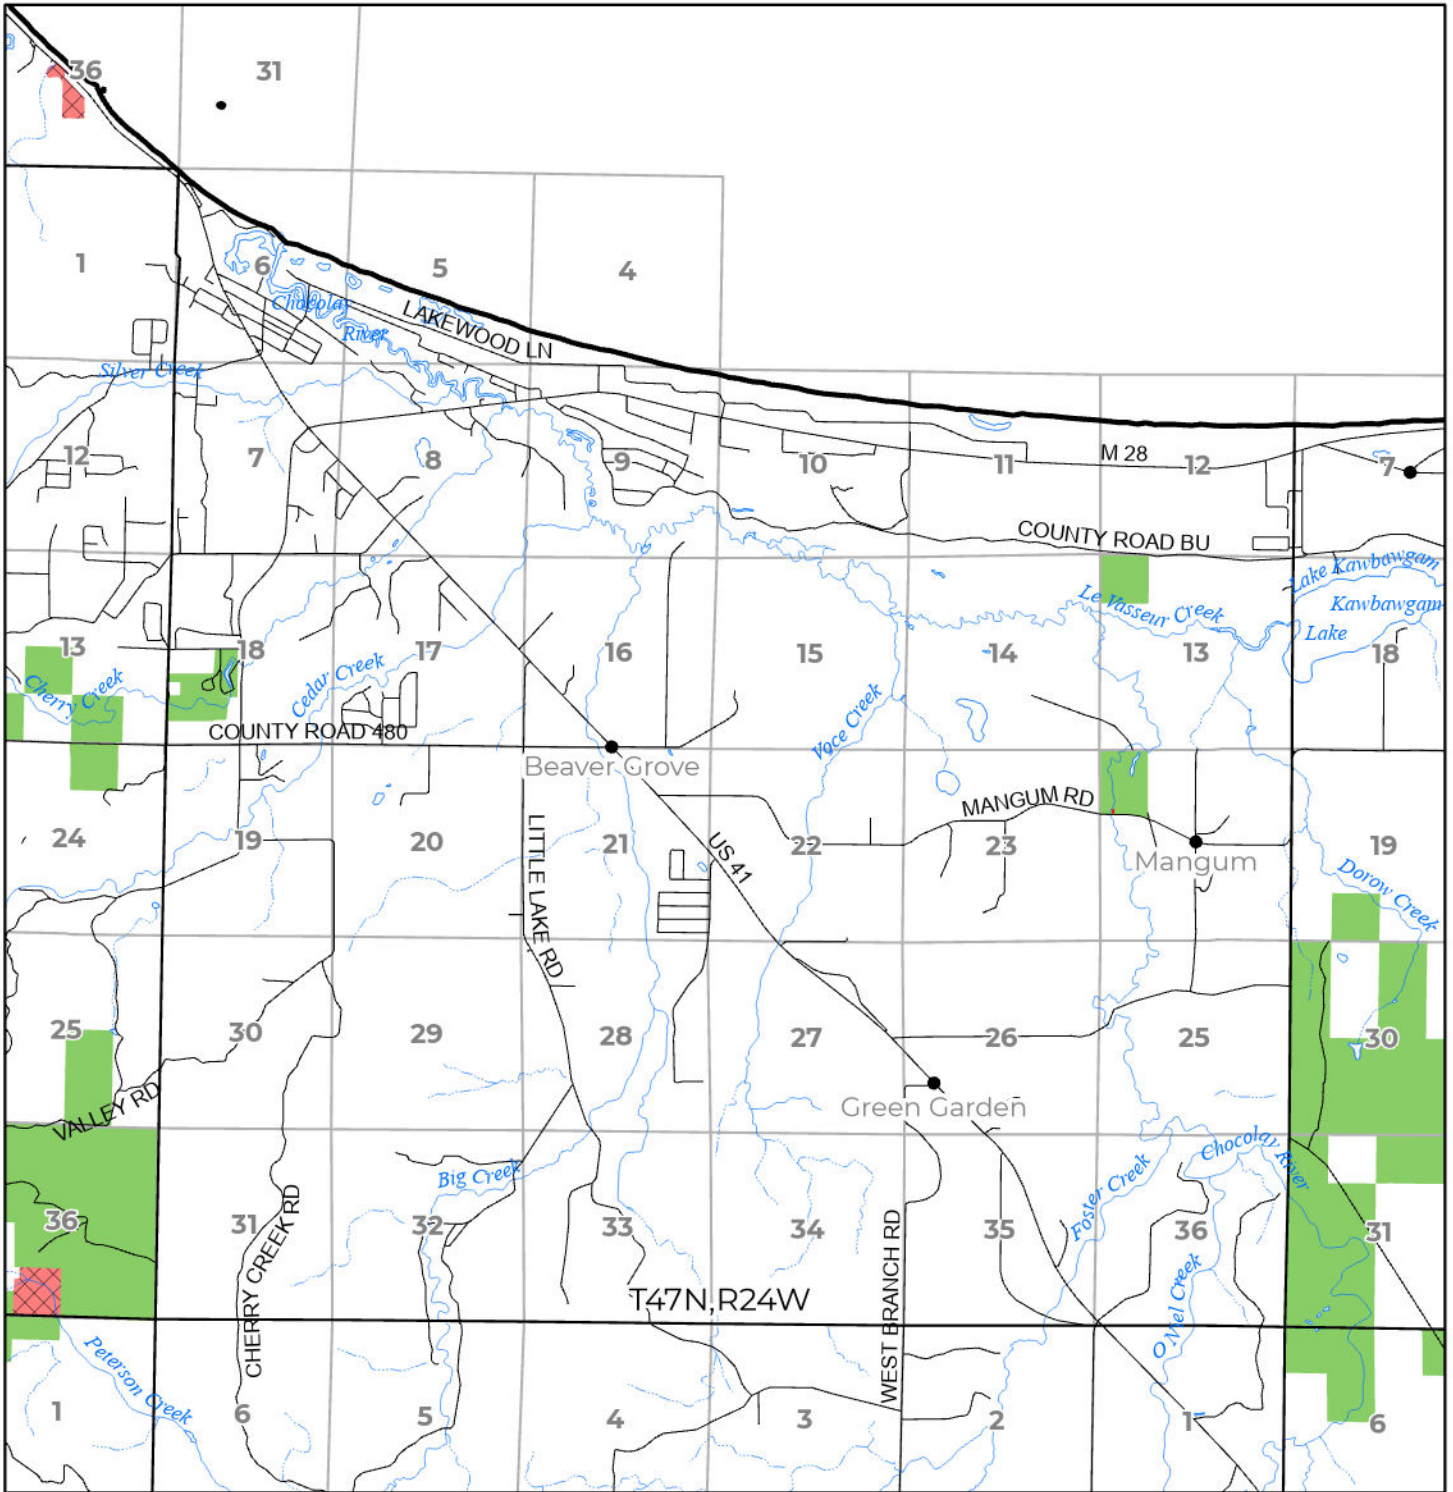

2024 FUELWOOD COLLECTION  
 MARQUETTE COUNTY  
 T47N,R24W

- Open (Recently Closed Timber Sale)
- Open
- Open (Military Restrictions - Possible closure from May to September)
- Closed