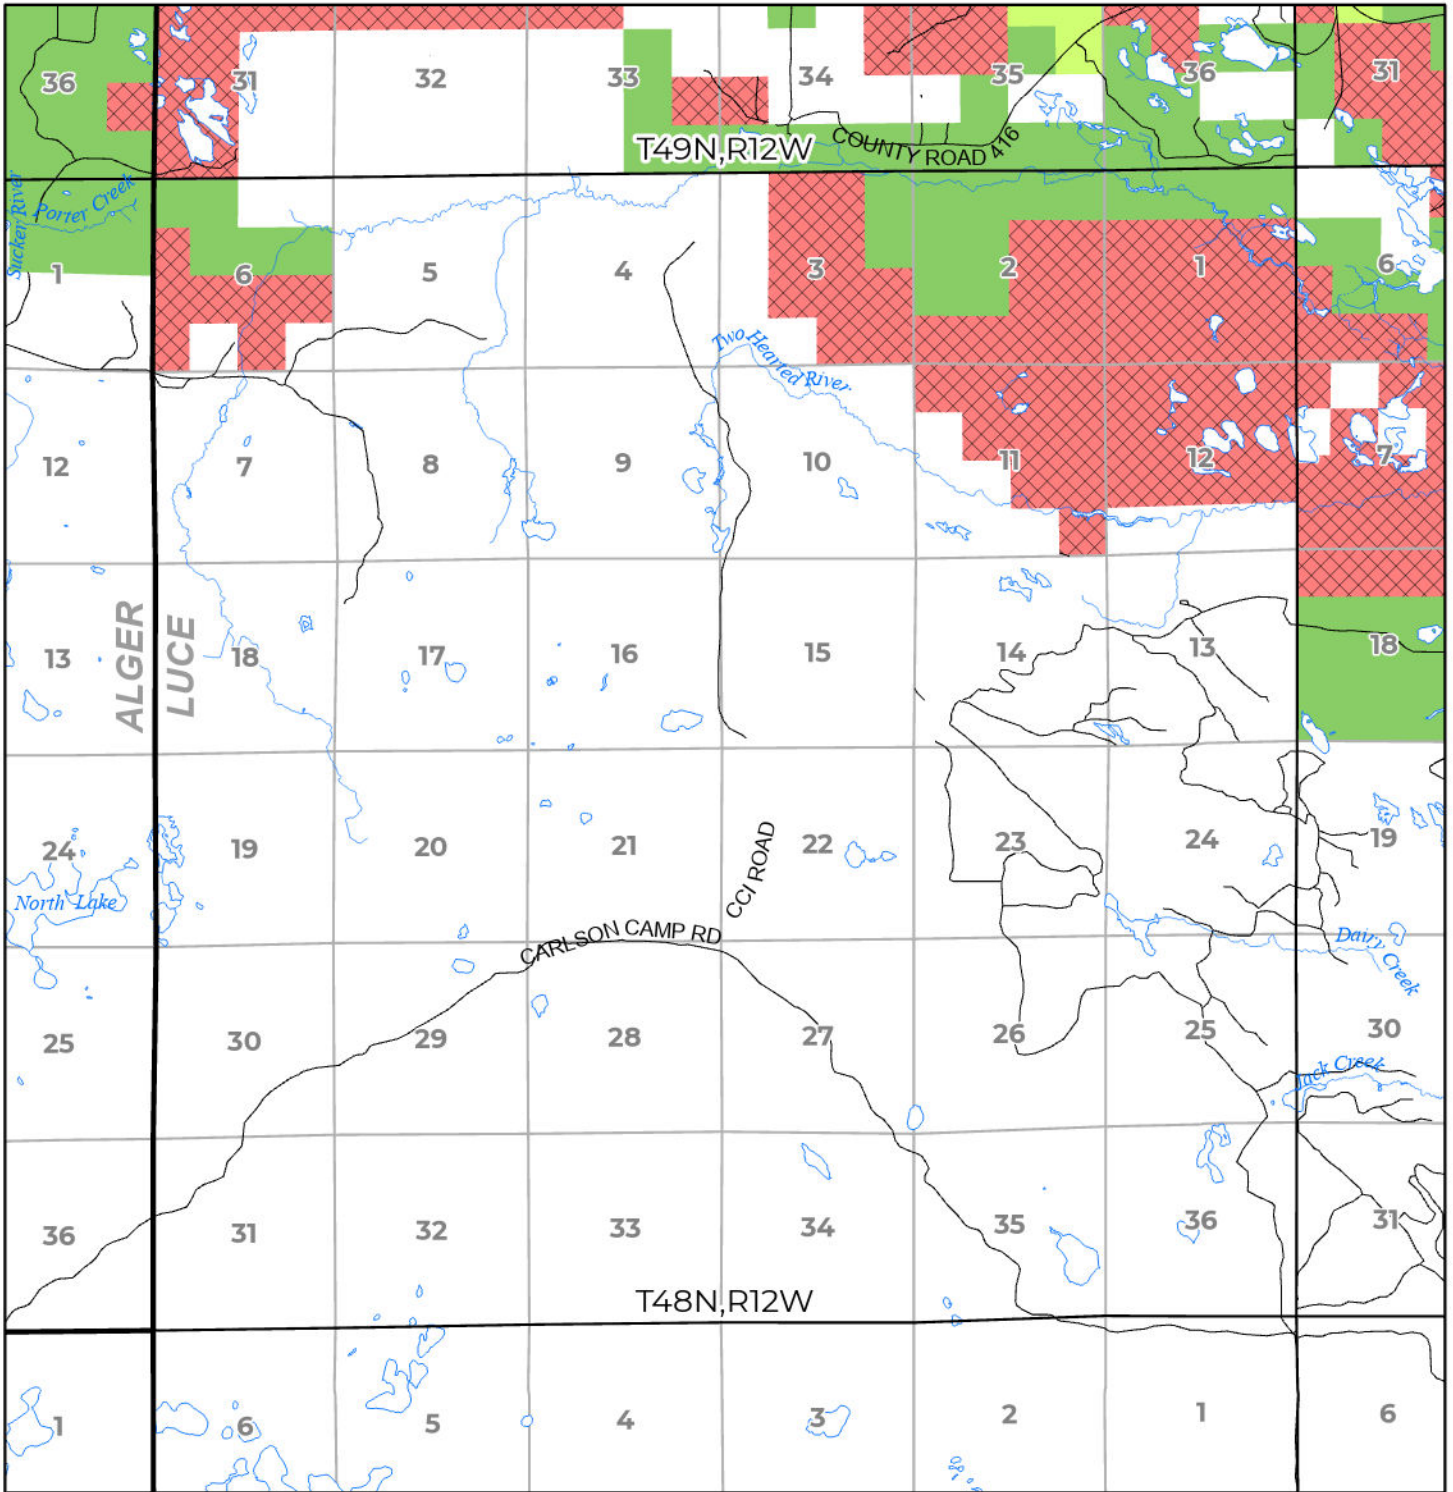

2024 FUELWOOD COLLECTION
 LUCE COUNTY
T48N,R12W

- Open (Recently Closed Timber Sale)
- Open
- Open (Military Restrictions - Possible closure from May to September)
- Closed

N

 Miles

 Effective: April 1, 2024