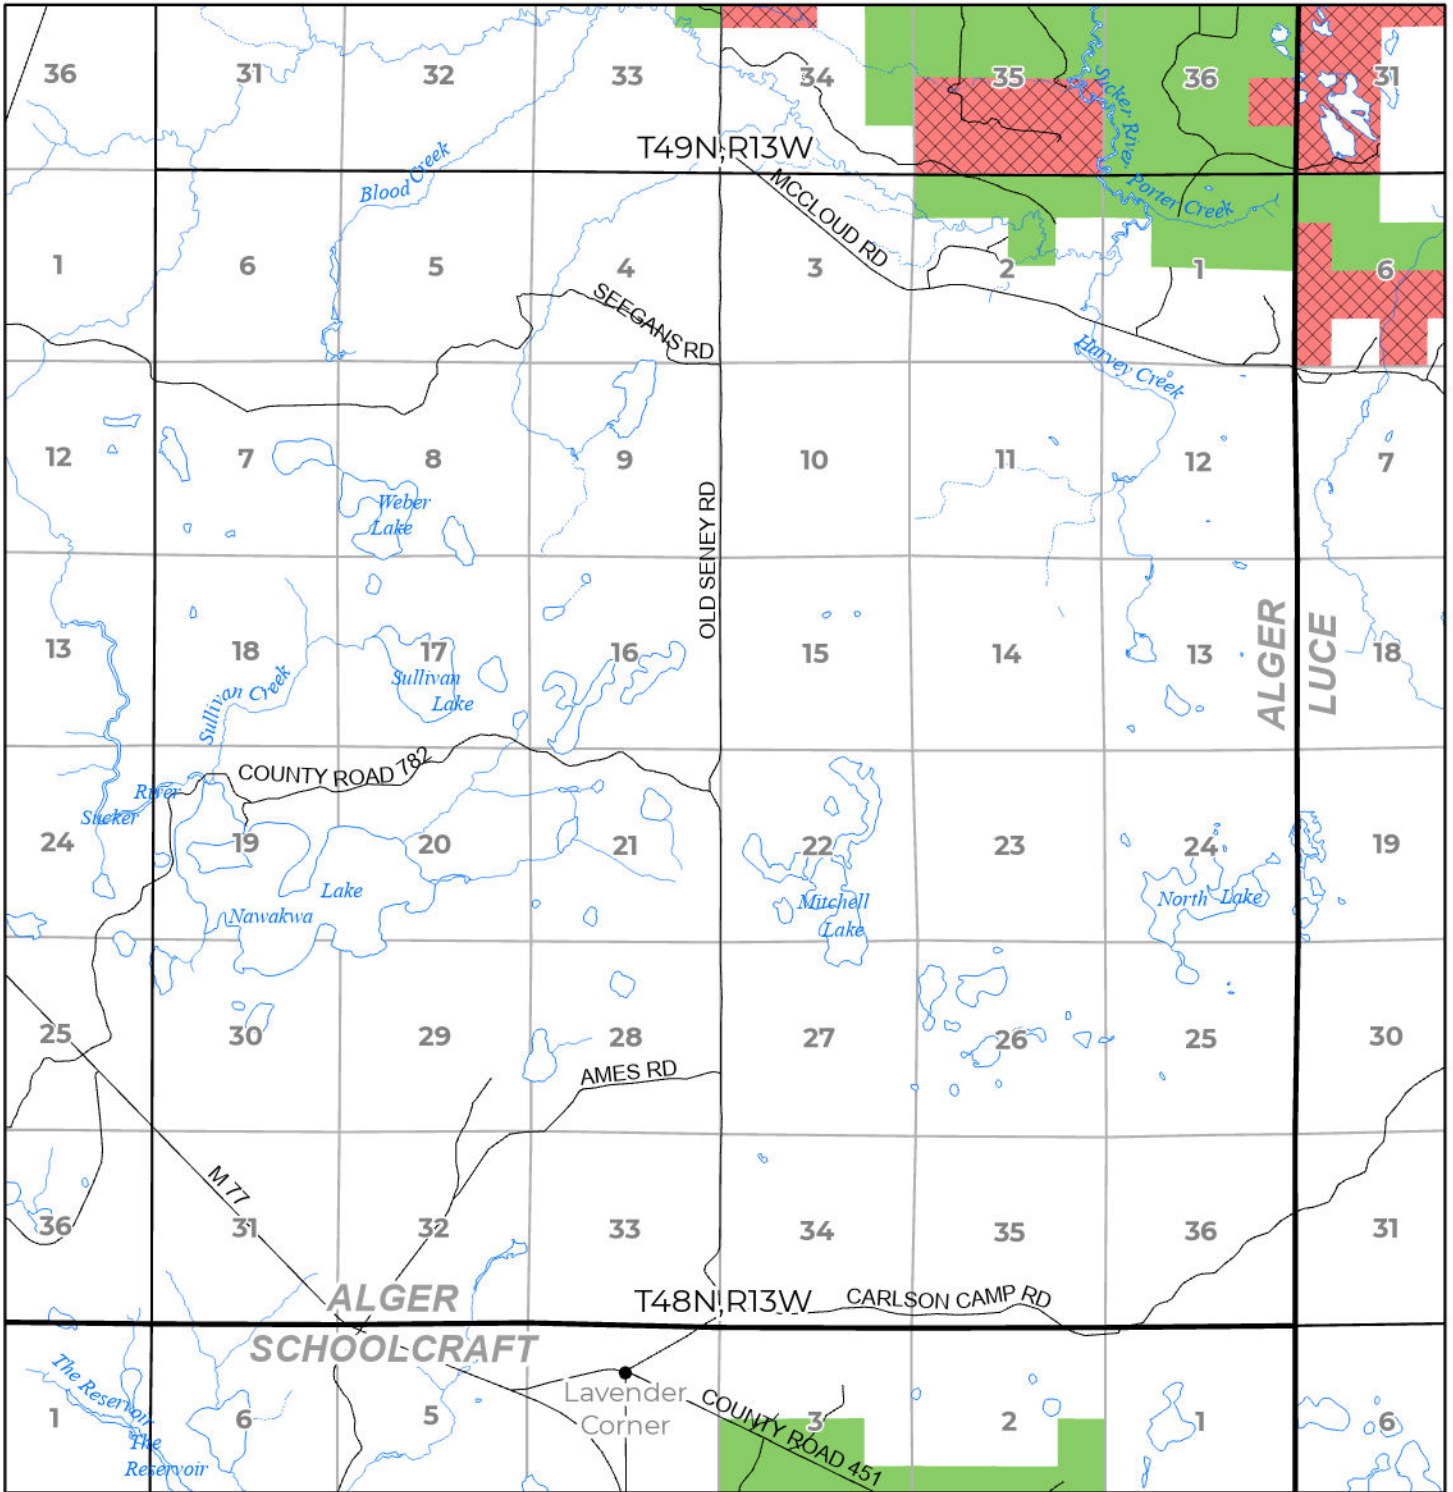

2024 FUELWOOD COLLECTION
 ALGER COUNTY
T48N,R13W

- Open (Recently Closed Timber Sale)
- Open
- Open (Military Restrictions - Possible closure from May to September)
- Closed