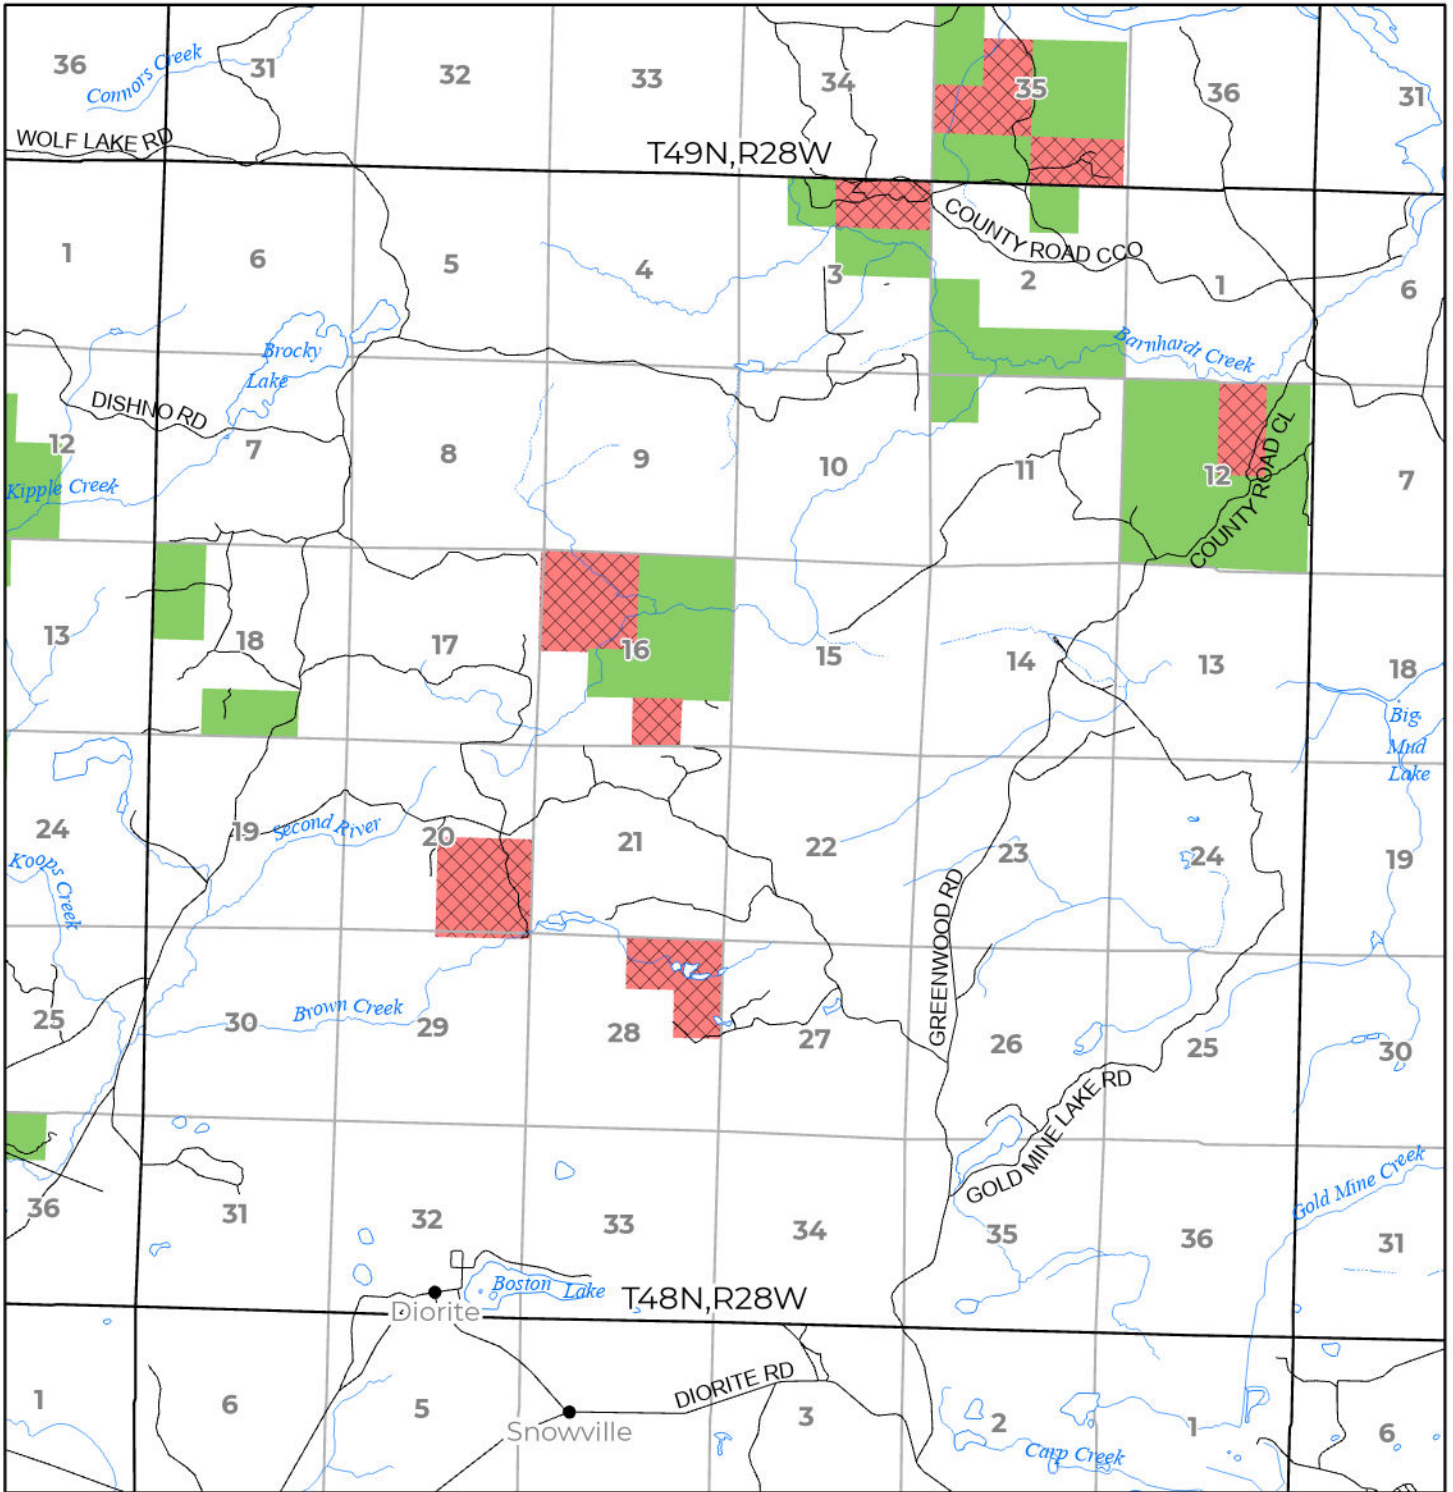

2024 FUELWOOD COLLECTION  
 MARQUETTE COUNTY  
**T48N,R28W**

- Open (Recently Closed Timber Sale)
- Open
- Open (Military Restrictions - Possible closure from May to September)
- Closed