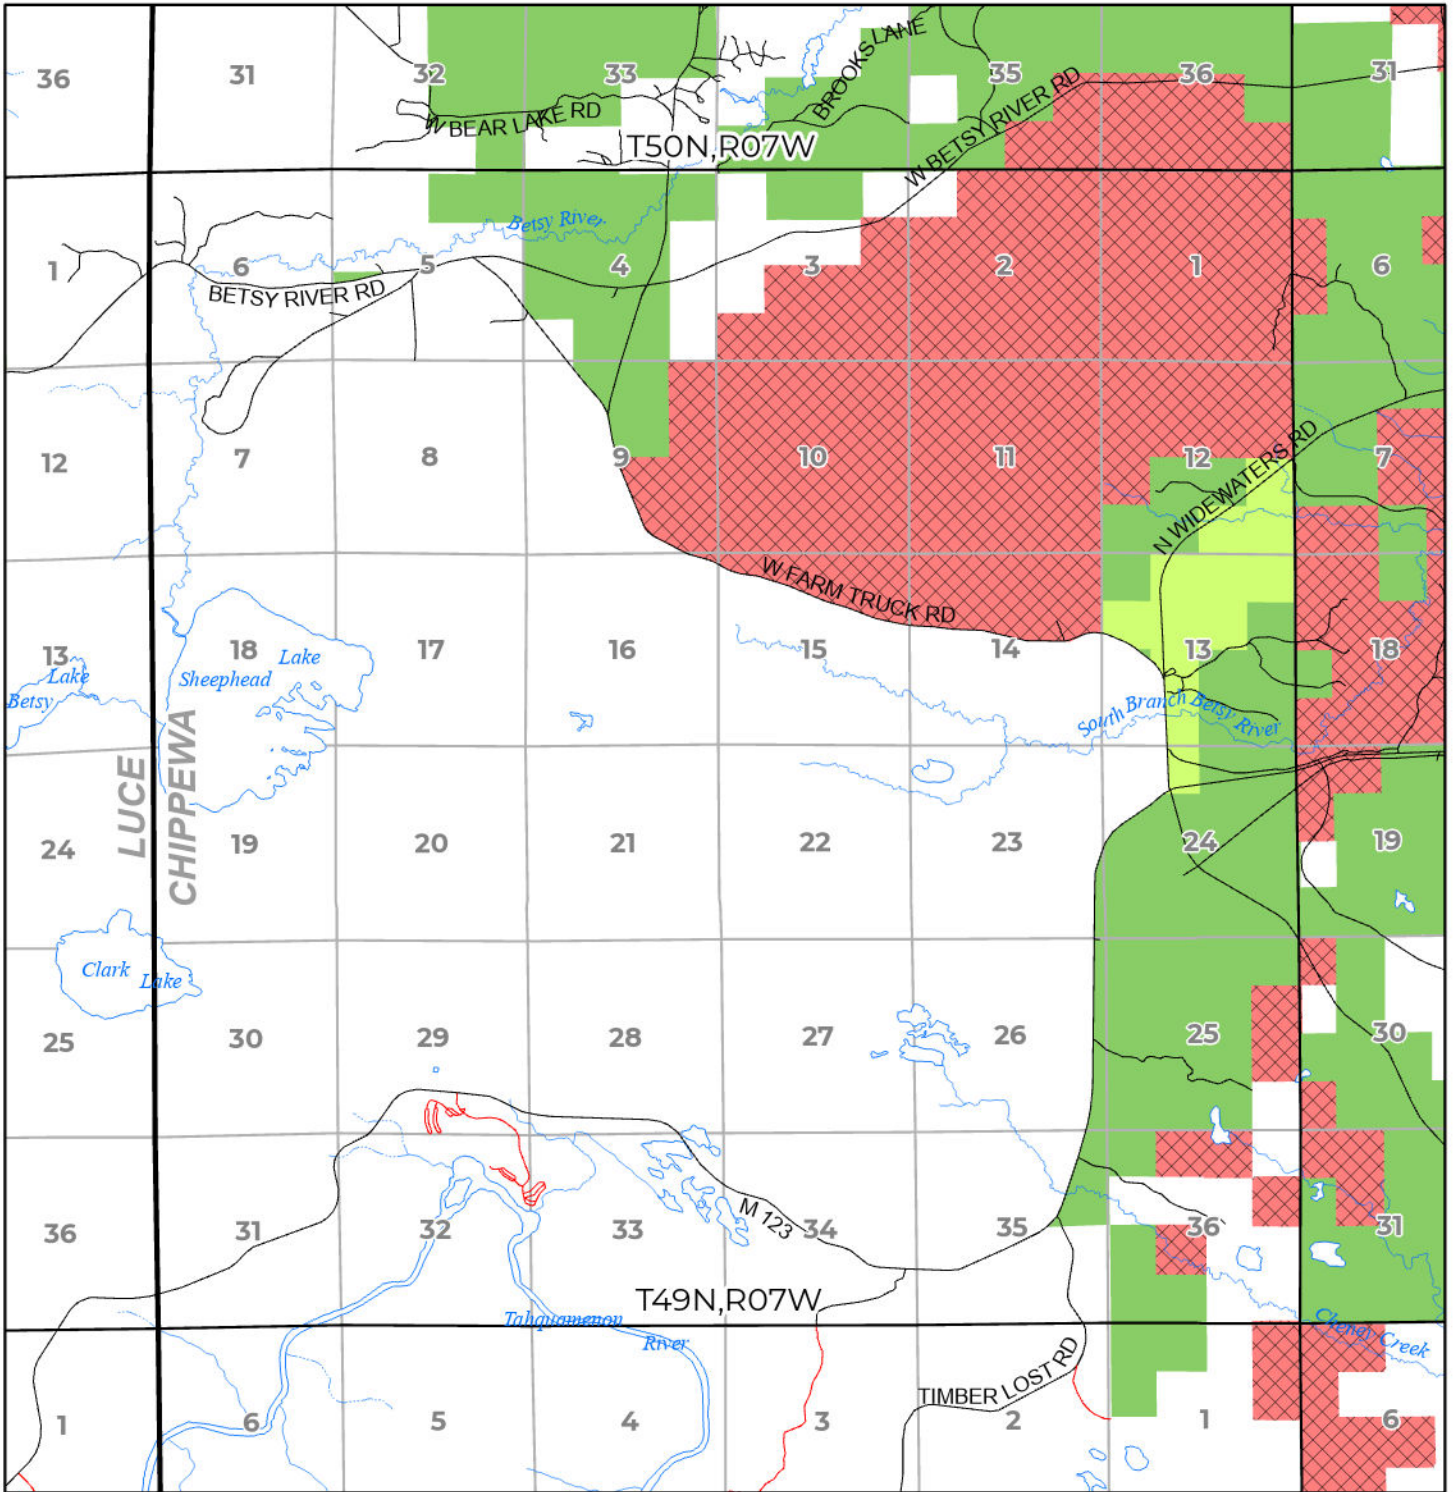

2024 FUELWOOD COLLECTION  
 CHIPPEWA COUNTY  
**T49N,R07W**

- Open (Recently Closed Timber Sale)
- Open
- Open (Military Restrictions – Possible closure from May to September)
- Closed

N  
  
 Miles  
  
 Effective: April 1, 2024