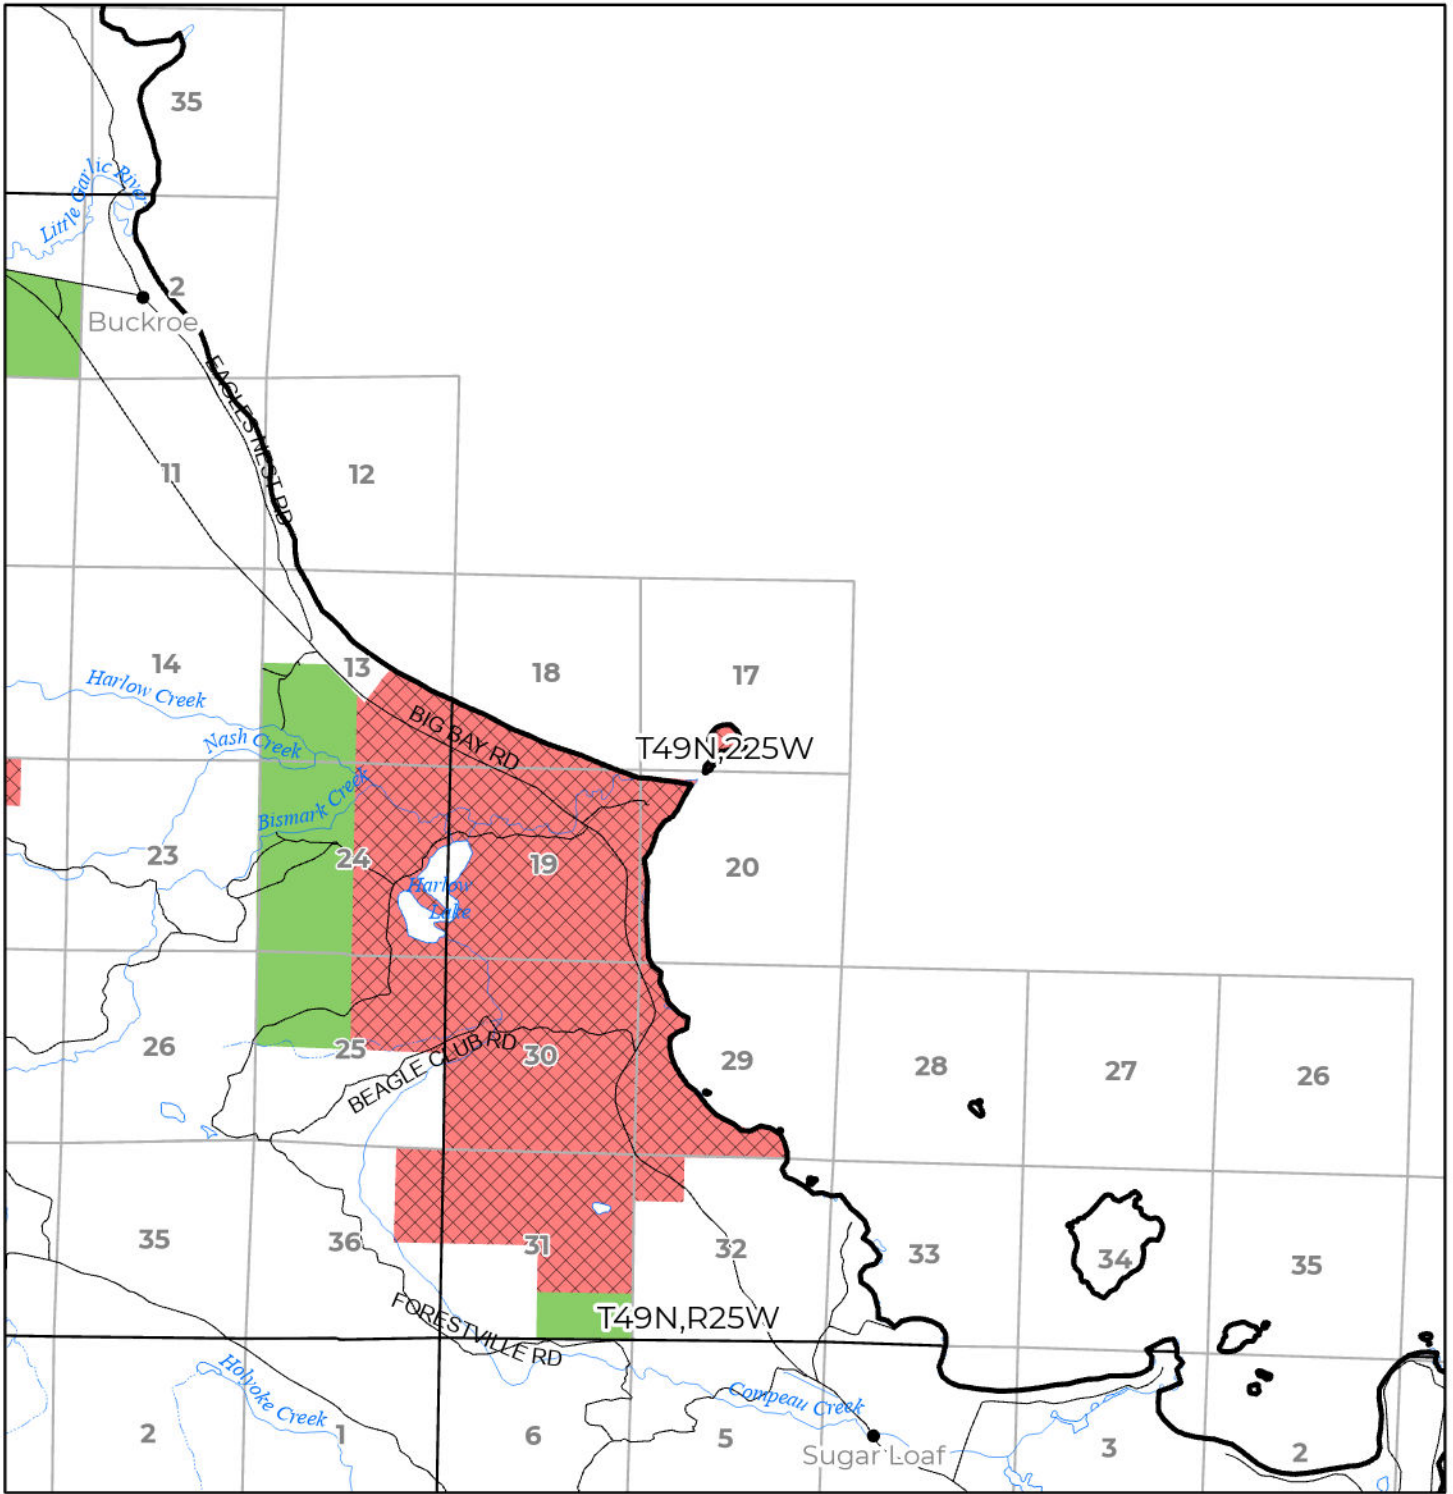

2024 FUELWOOD COLLECTION  
 MARQUETTE COUNTY  
**T49N,225W**

- Open (Recently Closed Timber Sale)
- Open
- Open (Military Restrictions – Possible closure from May to September)
- Closed