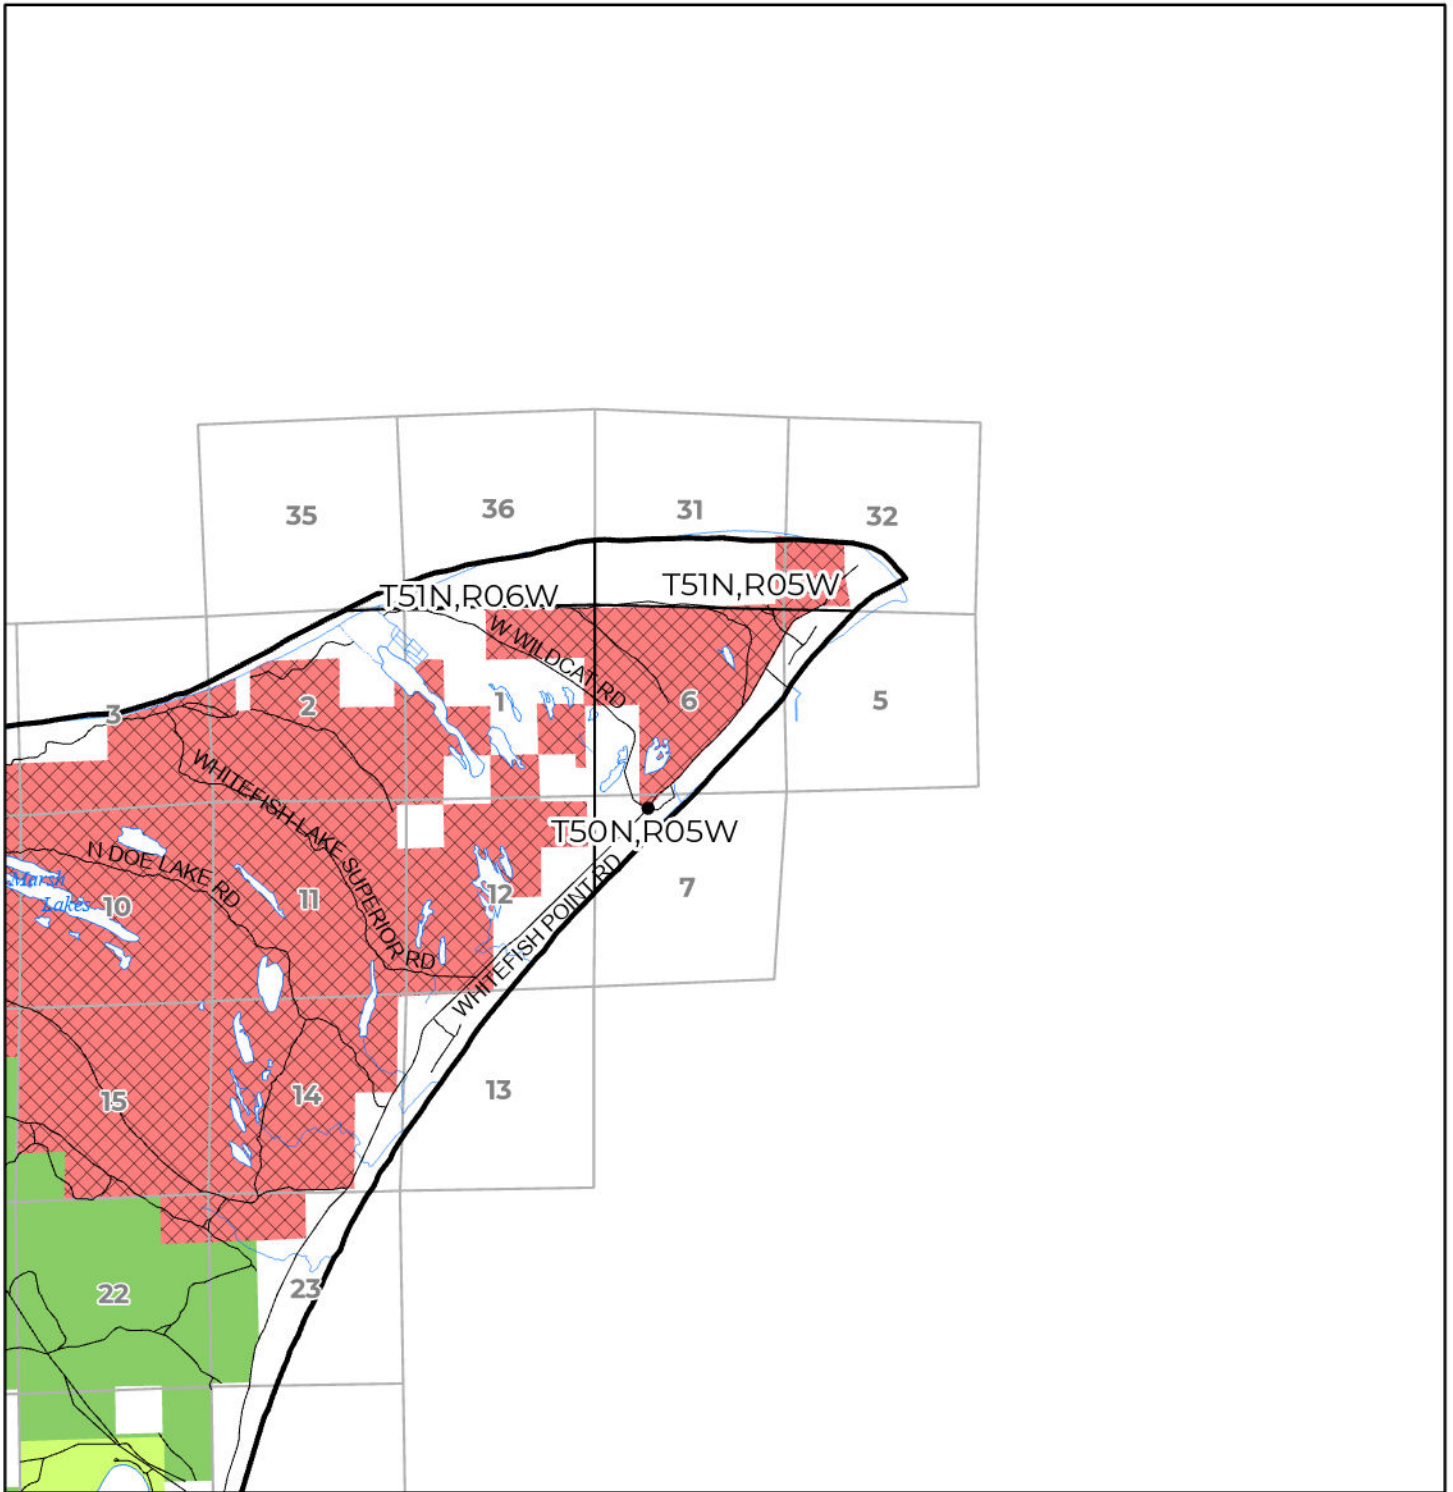

2024 FUELWOOD COLLECTION  
CHIPPEWA COUNTY  
**T50N,R05W**

-  Open (Recently Closed Timber Sale)
-  Open
-  Open (Military Restrictions – Possible closure from May to September)
-  Closed