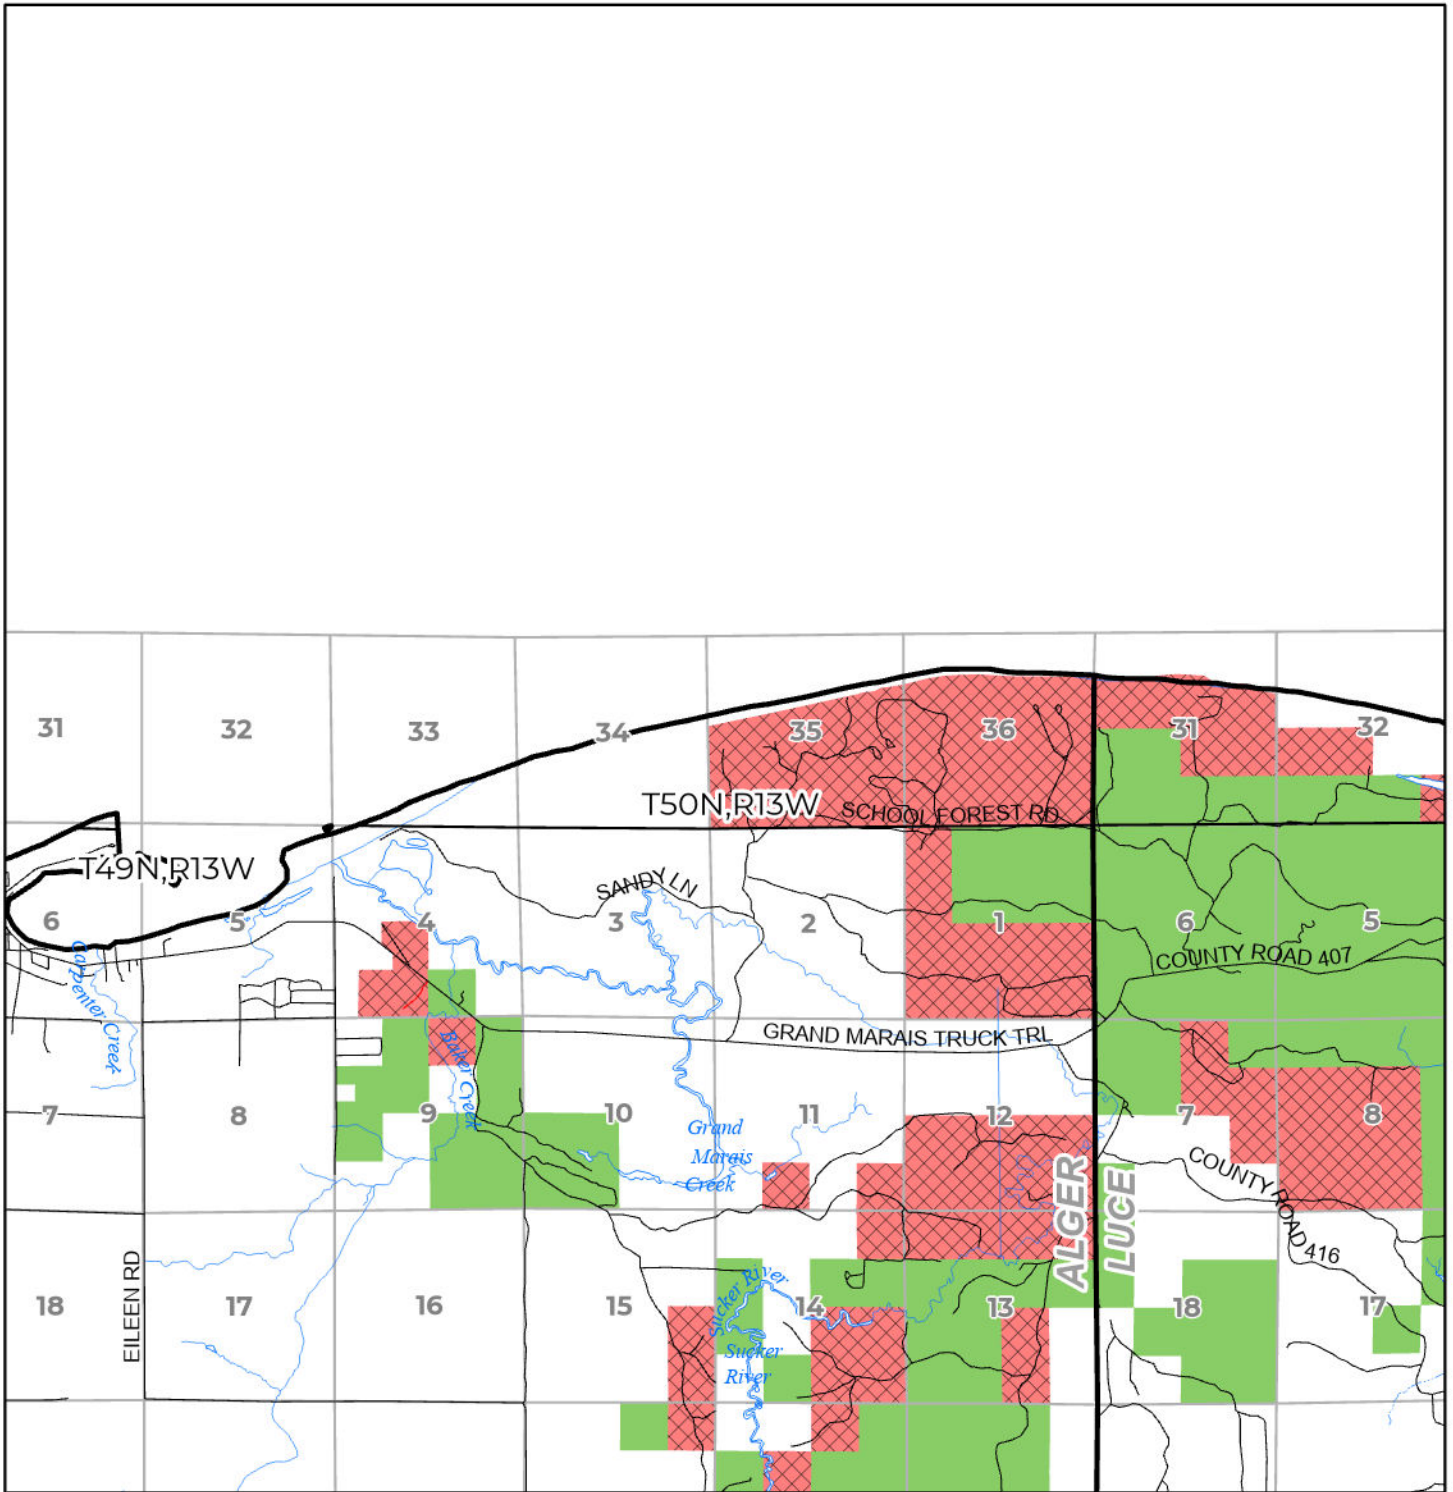

2024 FUELWOOD COLLECTION
 ALGER COUNTY
T50N,R13W

- Open (Recently Closed Timber Sale)
- Open
- Open (Military Restrictions – Possible closure from May to September)
- Closed