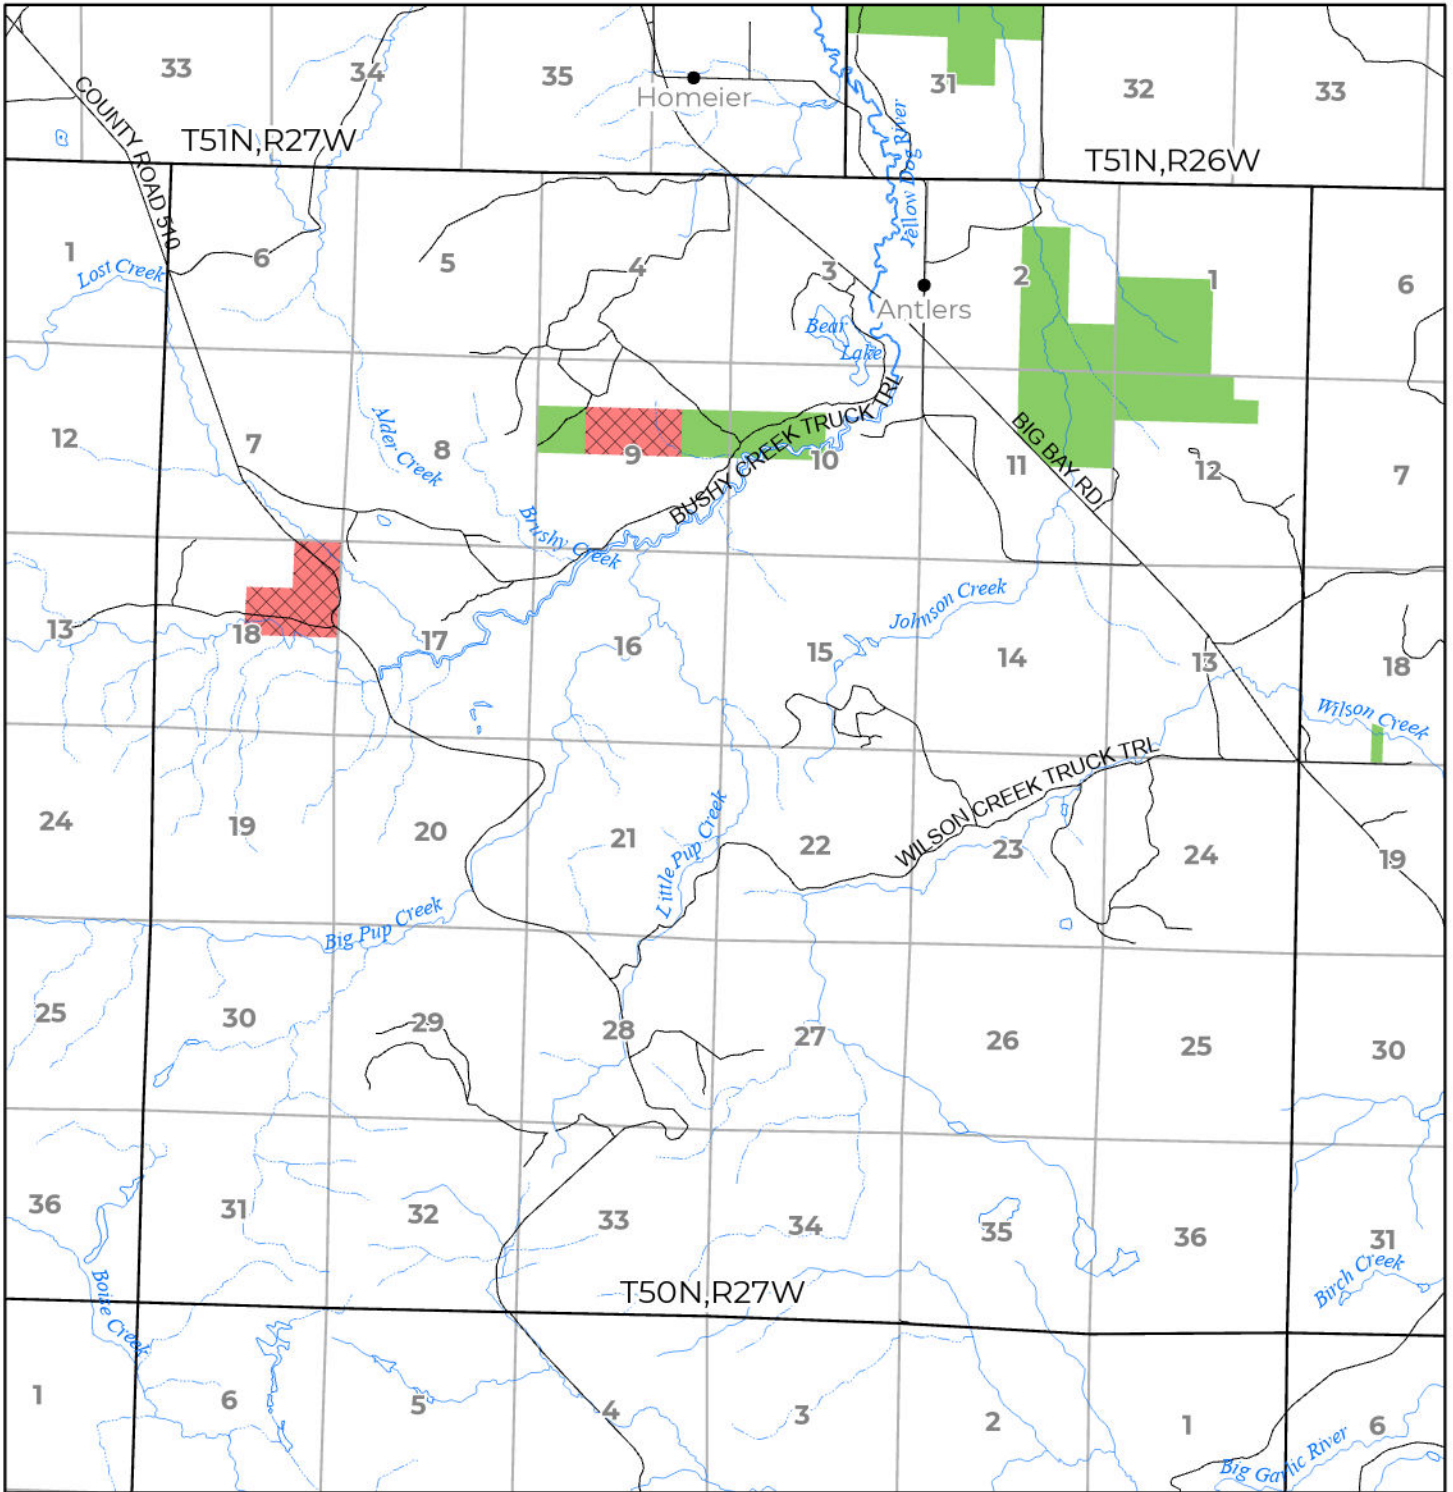

2024 FUELWOOD COLLECTION
 MARQUETTE COUNTY
T50N,R27W

- Open (Recently Closed Timber Sale)
- Open
- Open (Military Restrictions – Possible closure from May to September)
- Closed