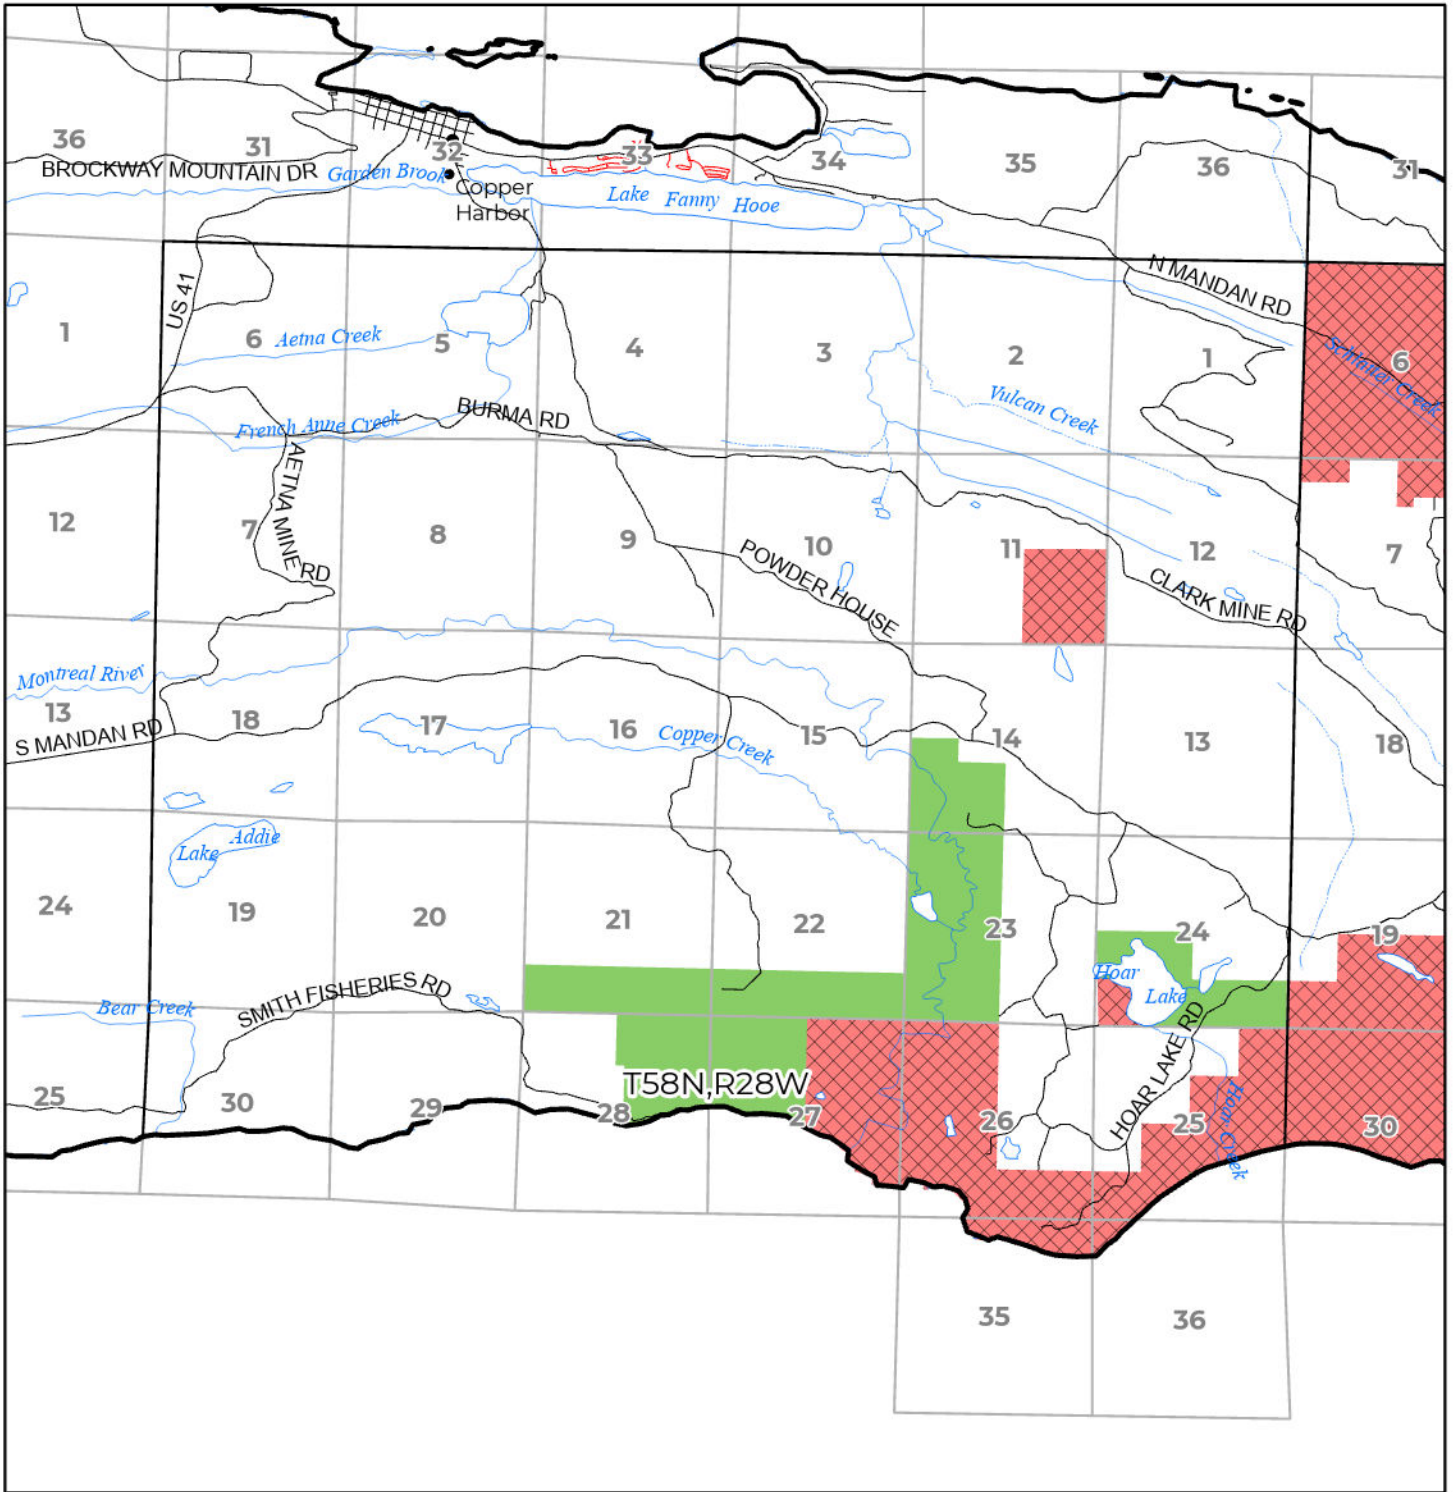

2024 FUELWOOD COLLECTION  
 KEWEENAW COUNTY  
**T58N,R28W**

- Open (Recently Closed Timber Sale)
- Open
- Open (Military Restrictions - Possible closure from May to September)
- Closed