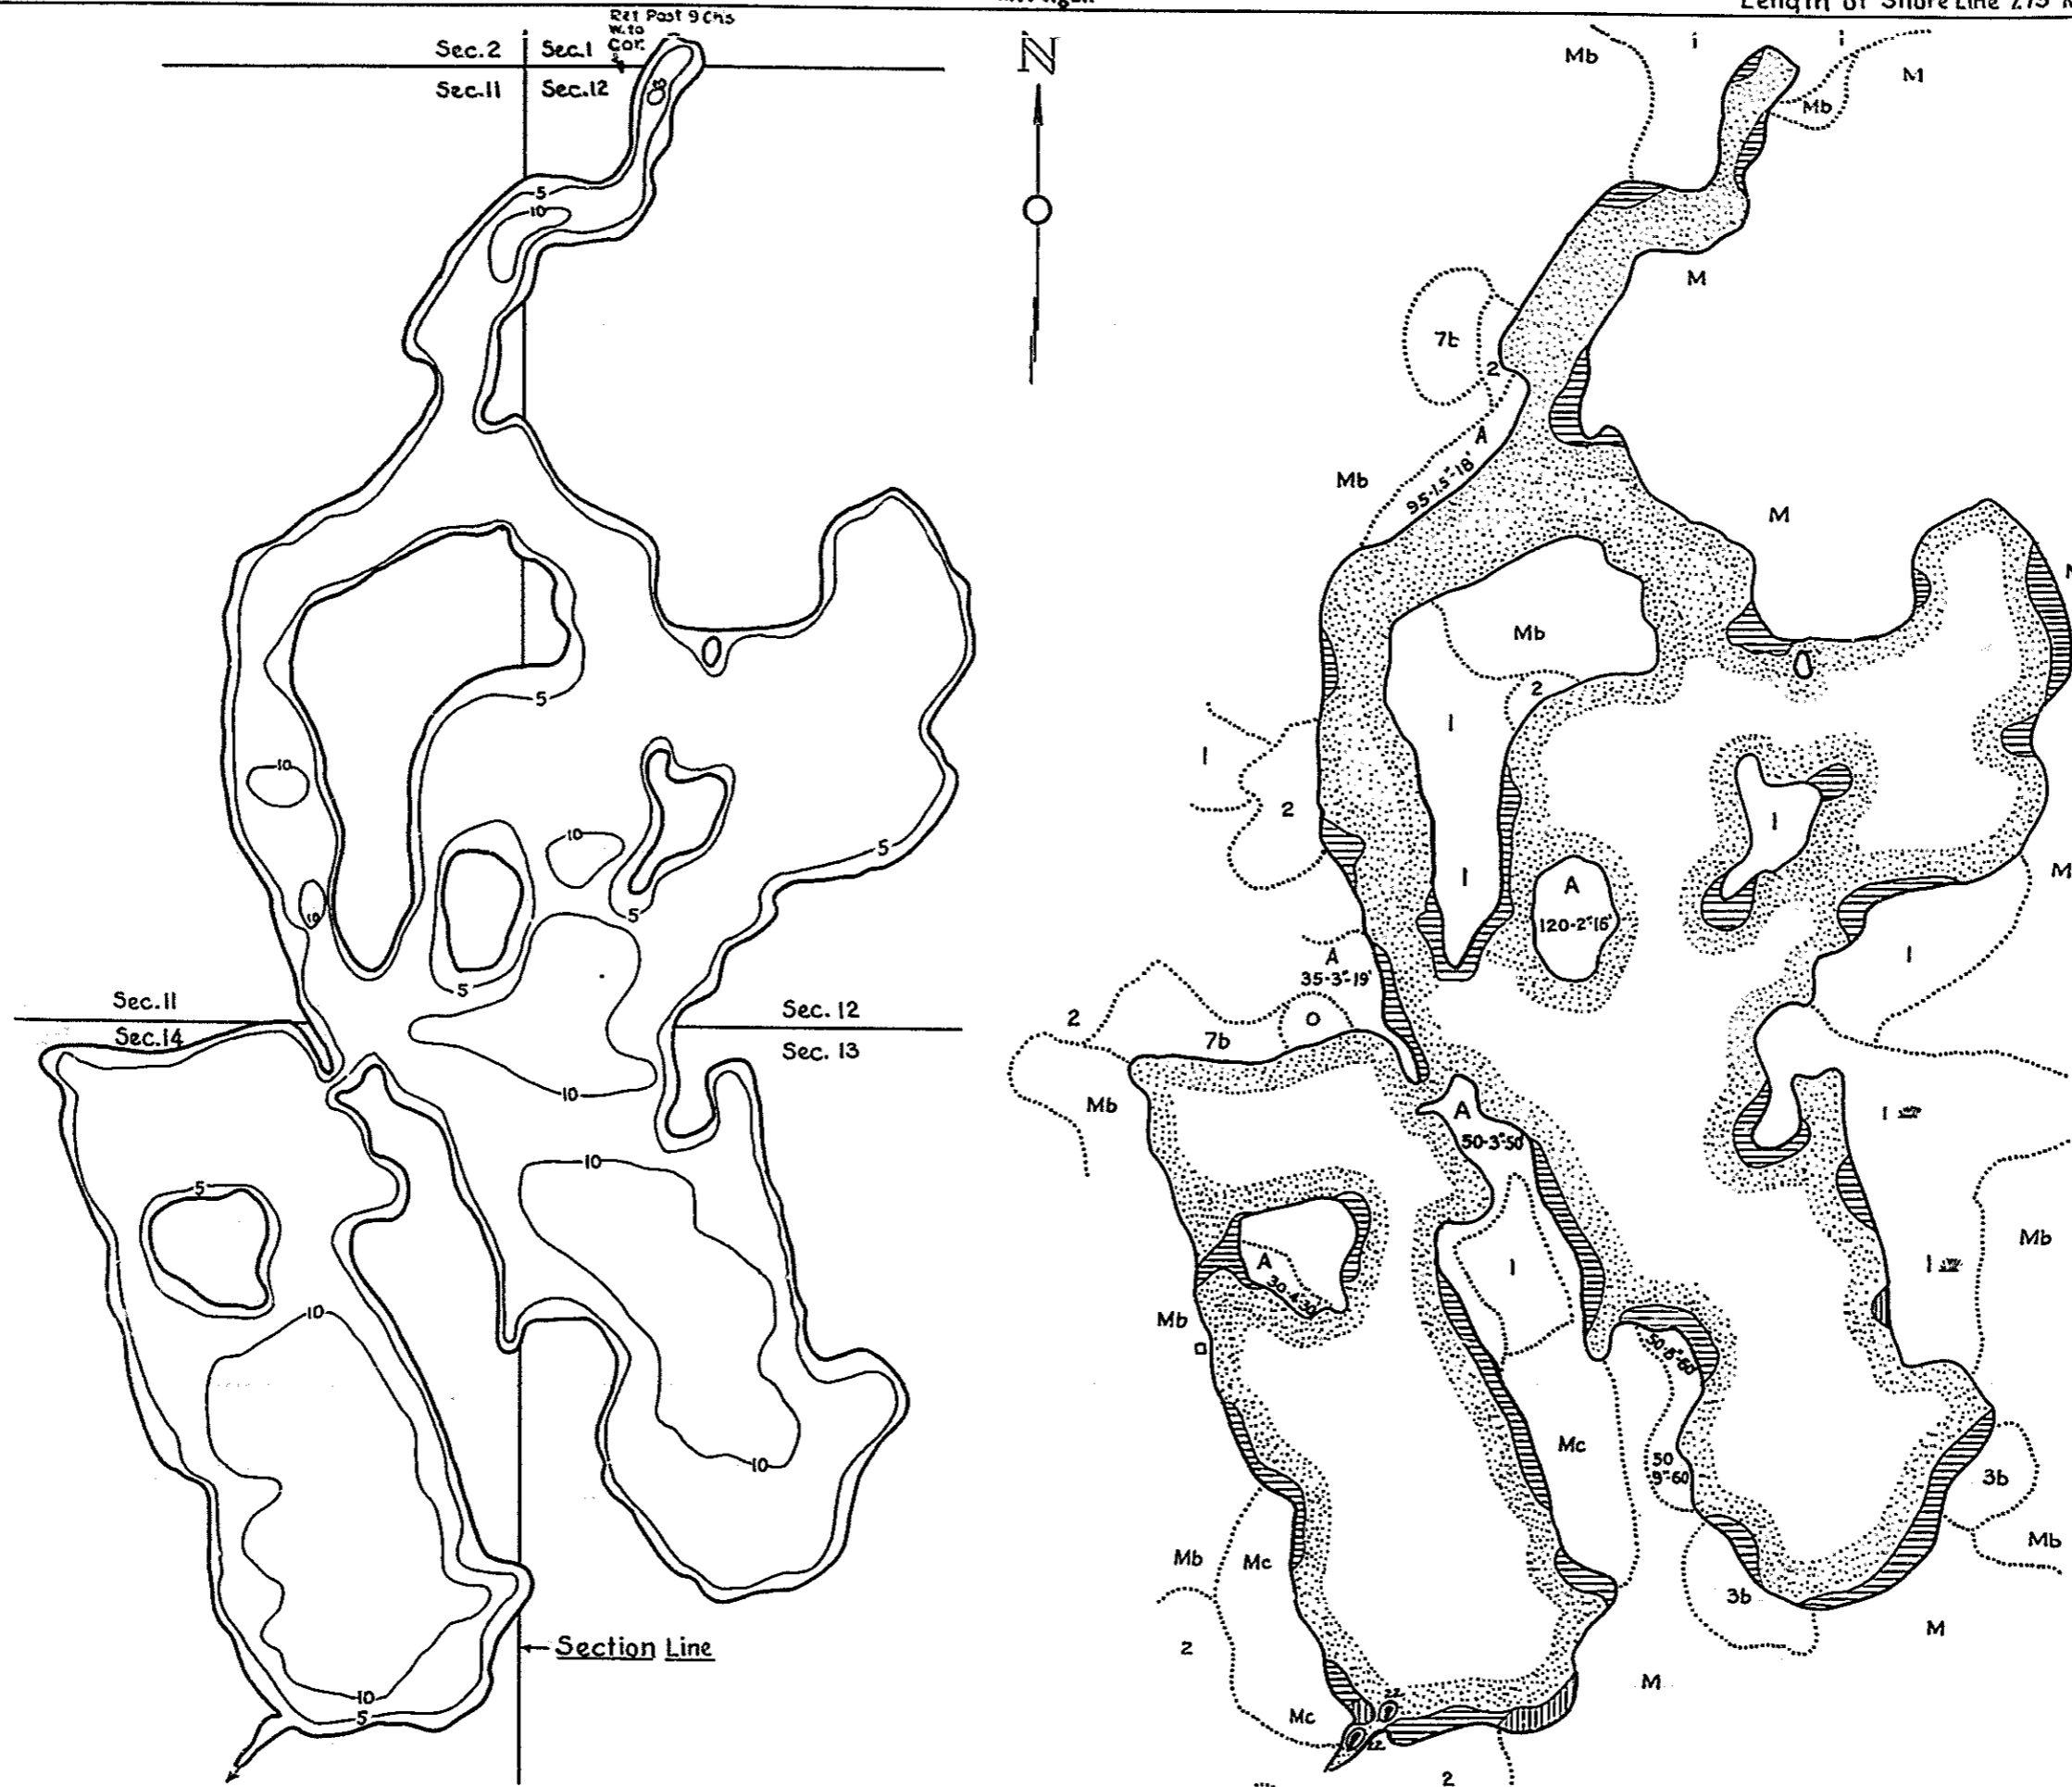

71-97

R-9
U.S. Department of Agriculture
Forest Service
LAKE AND STREAM SURVEY

Sheet of 2

Sec. 1
Location Sec. 11-12-13-14 T.45 N.R.20 W.
Scale 8 Inches = 1 Mile

16 MILE LAKE
Hiawatha National Forest
Michigan

Area 442 Acres
Length of Shore Line 7.75 Miles

Contour Map
Contour Interval-5'

Cover Type And
Lake Bottom Soil Type Map
J-6-14

16 MILE LAKE, ALGER COUNTY