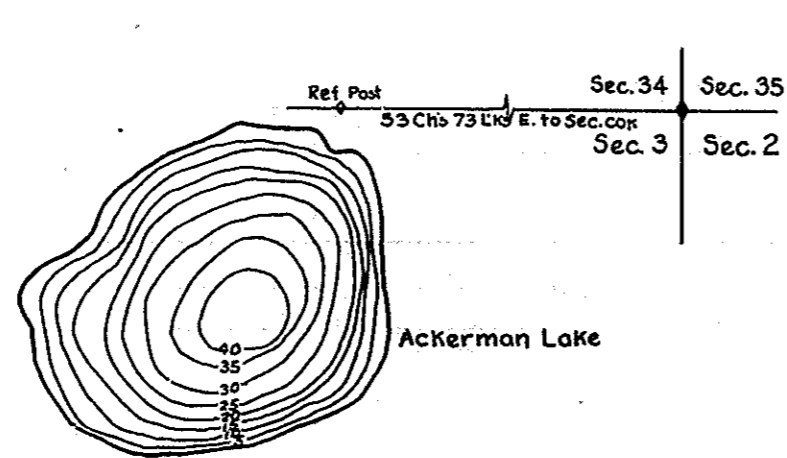

R-9  
U.S. Department of Agriculture  
Forest Service  
LAKE AND STREAM SURVEY  
ACKERMAN LAKE - LAKE 17  
Hiawatha National Forest  
Michigan

Location Sec. 3-17 T. 45 N. R. 20 W.  
Scale 16 Inches = 1 Mile

Lake 17 Area 27.1 Acres  
Length of Shore Line 0.9 Miles  
Ackerman Lake Area 14 Acres  
Length of Shore Line 0.56 Miles

Contour Map  
Contour Interval-5'

Cover Type And  
Lake Bottom Soil Type Map

Aquatic Vegetation Map