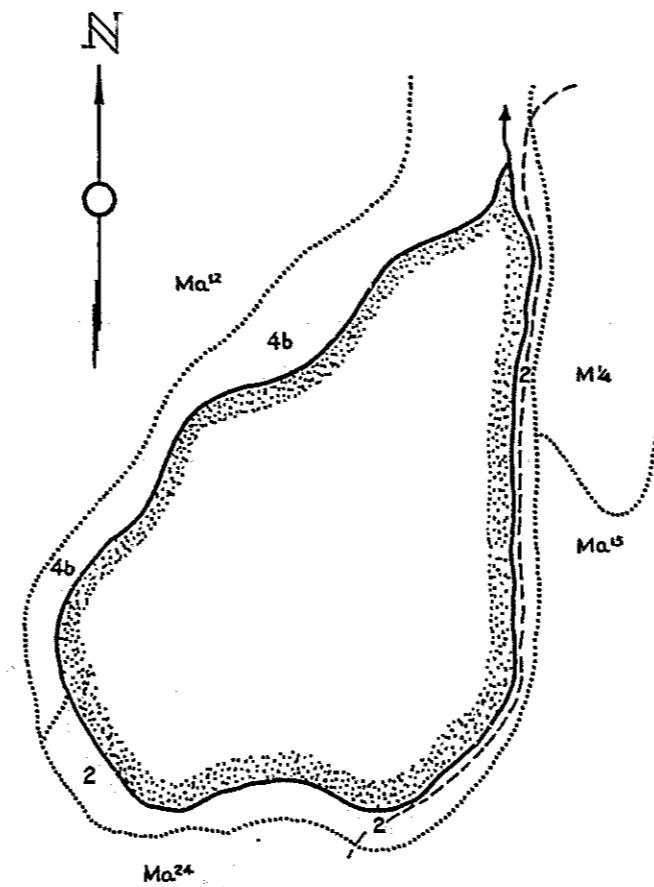

R-9  
U.S. Department of Agriculture  
Forest Service  
LAKE AND STREAM SURVEY  
ACKERMAN LAKE - LAKE 17  
Hiawatha National Forest  
Michigan

Location Sec. 3-17 T. 45 N. R. 20 W.  
Scale 16 Inches = 1 Mile

Lake 17 Area 27.1 Acres  
Length of Shore Line 0.9 Miles  
Ackerman Lake Area 14 Acres  
Length of Shore Line 0.56 Miles

Contour Map  
Contour Interval-5'

Cover Type And  
Lake Bottom Soil Type Map

Aquatic Vegetation Map

J-5-1

TR. J.B. 3-17-37