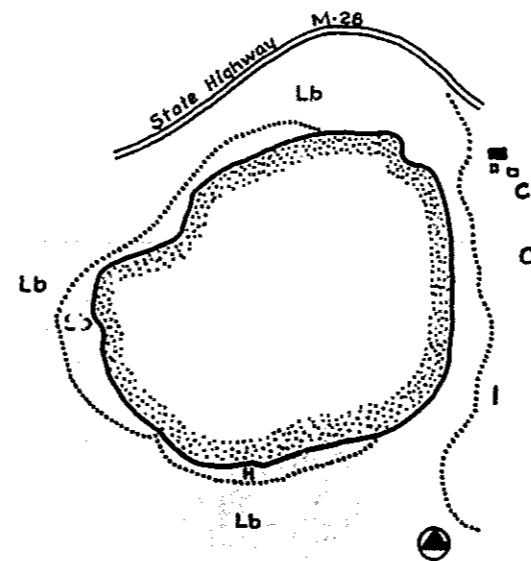

R-9  
U.S. Department of Agriculture  
Forest Service  
LAKE AND STREAM SURVEY  
ACKERMAN LAKE - LAKE 17  
Hiawatha National Forest  
Michigan

Location Sec. 3-17 T. 45 N. R. 20 W.  
Scale 16 Inches = 1 Mile

Lake 17 Area 27.1 Acres  
Length of Shore Line 0.9 Miles  
Ackerman Lake Area 14 Acres  
Length of Shore Line 0.56 Miles

Contour Map  
Contour Interval-5'

Cover Type And  
Lake Bottom Soil Type Map

Aquatic Vegetation Map

J-5-1

TR. J.B. 3-17-37