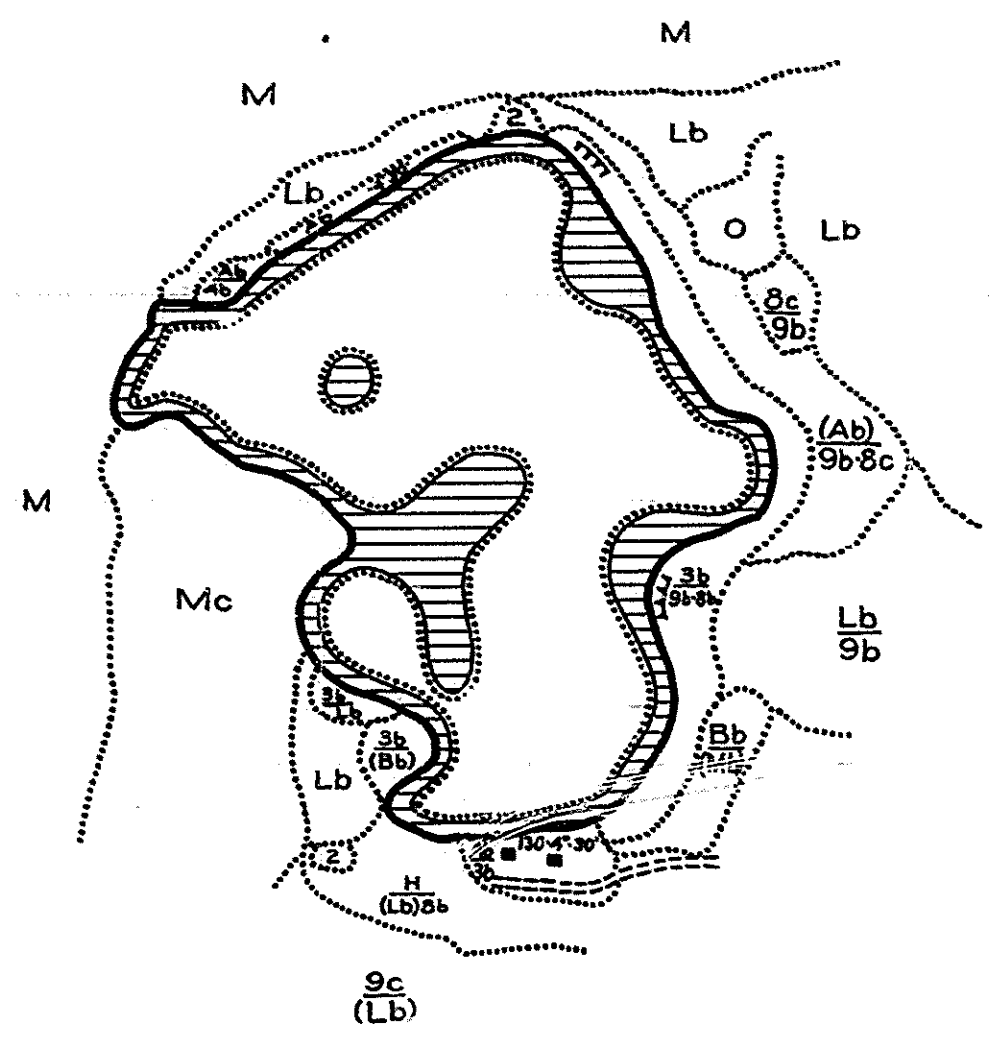

69-9-7

R-9
U. S. Department of Agriculture
Forest Service
LAKE AND STREAM SURVEY
POWELL LAKE
Hiawatha National Forest
Michigan

Location: Sec. 11, T.45 N. R.19 W., M.M.
Scale: 8" = 1 Mile.

Area: 69 Acres.
Length of Shore Line: 1.52 Miles.

Contour Map
Contour Interval = 10'

Cover Type And
Lake Bottom Soil Type Map

Aquatic Vegetation Map