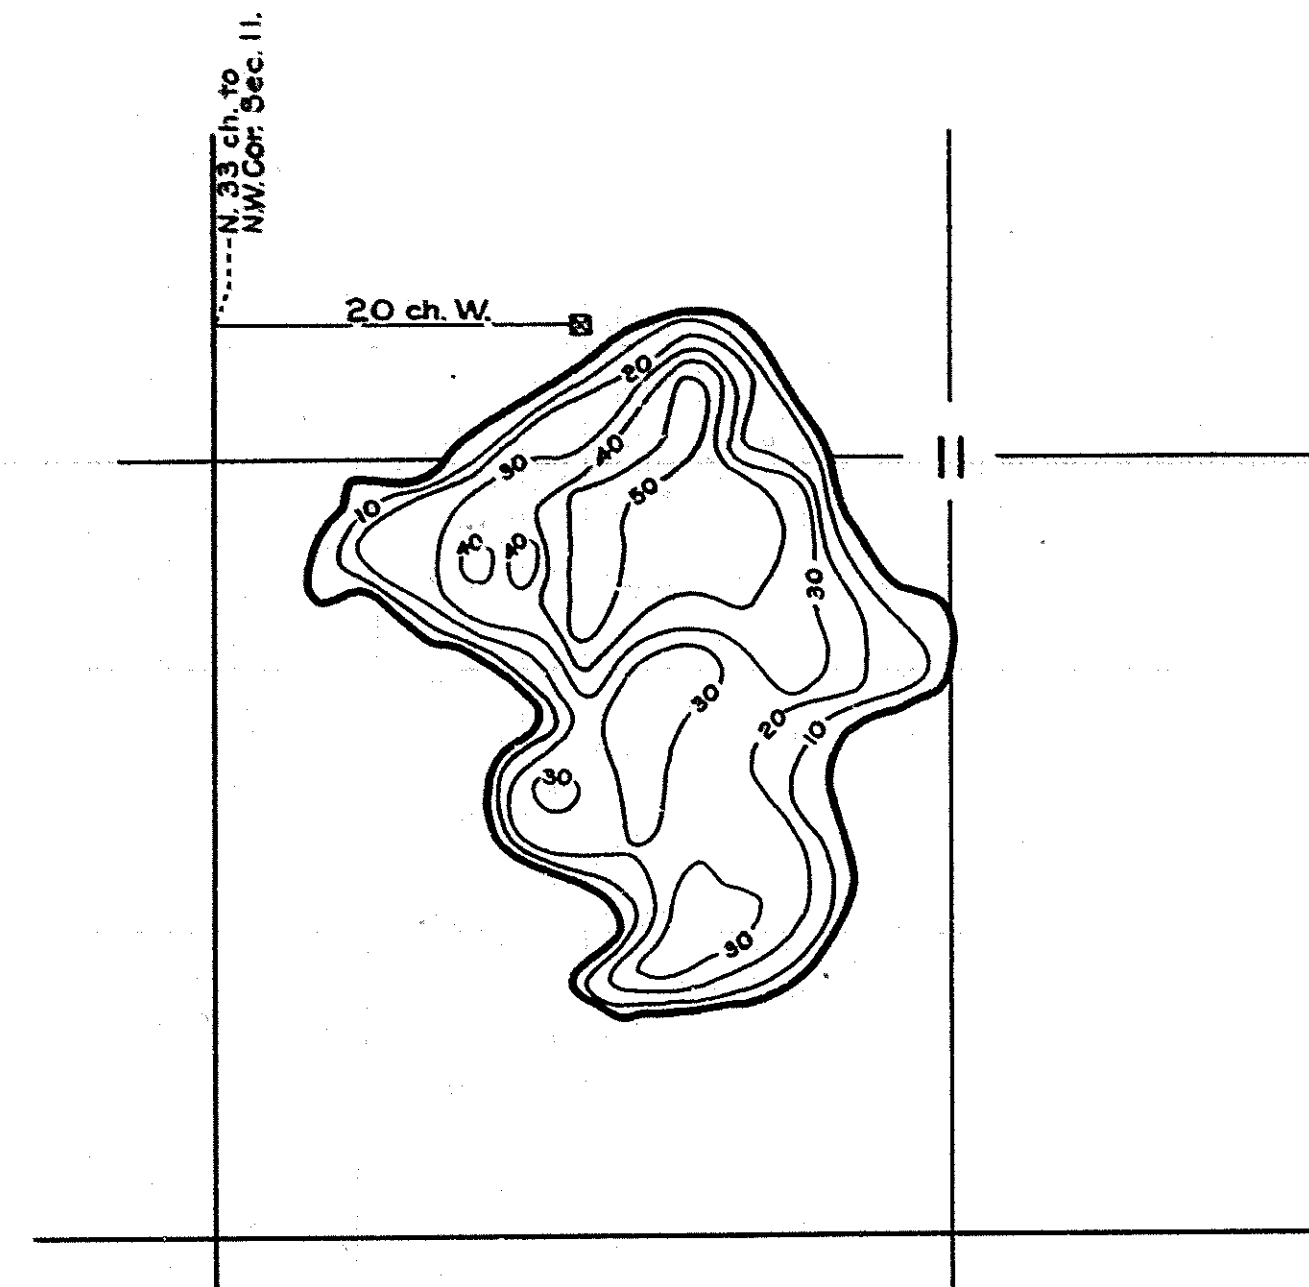

69-9-7

R-9
U. S. Department of Agriculture
Forest Service
LAKE AND STREAM SURVEY
POWELL LAKE
Hiawatha National Forest
Michigan

Location: Sec. 11, T.45 N. R.19 W., M.M.
Scale: 8" = 1 Mile.

Area: 69 Acres.
Length of Shore Line: 1.52 Miles.

Contour Map
Contour Interval = 10'

Cover Type And
Lake Bottom Soil Type Map

Aquatic Vegetation Map