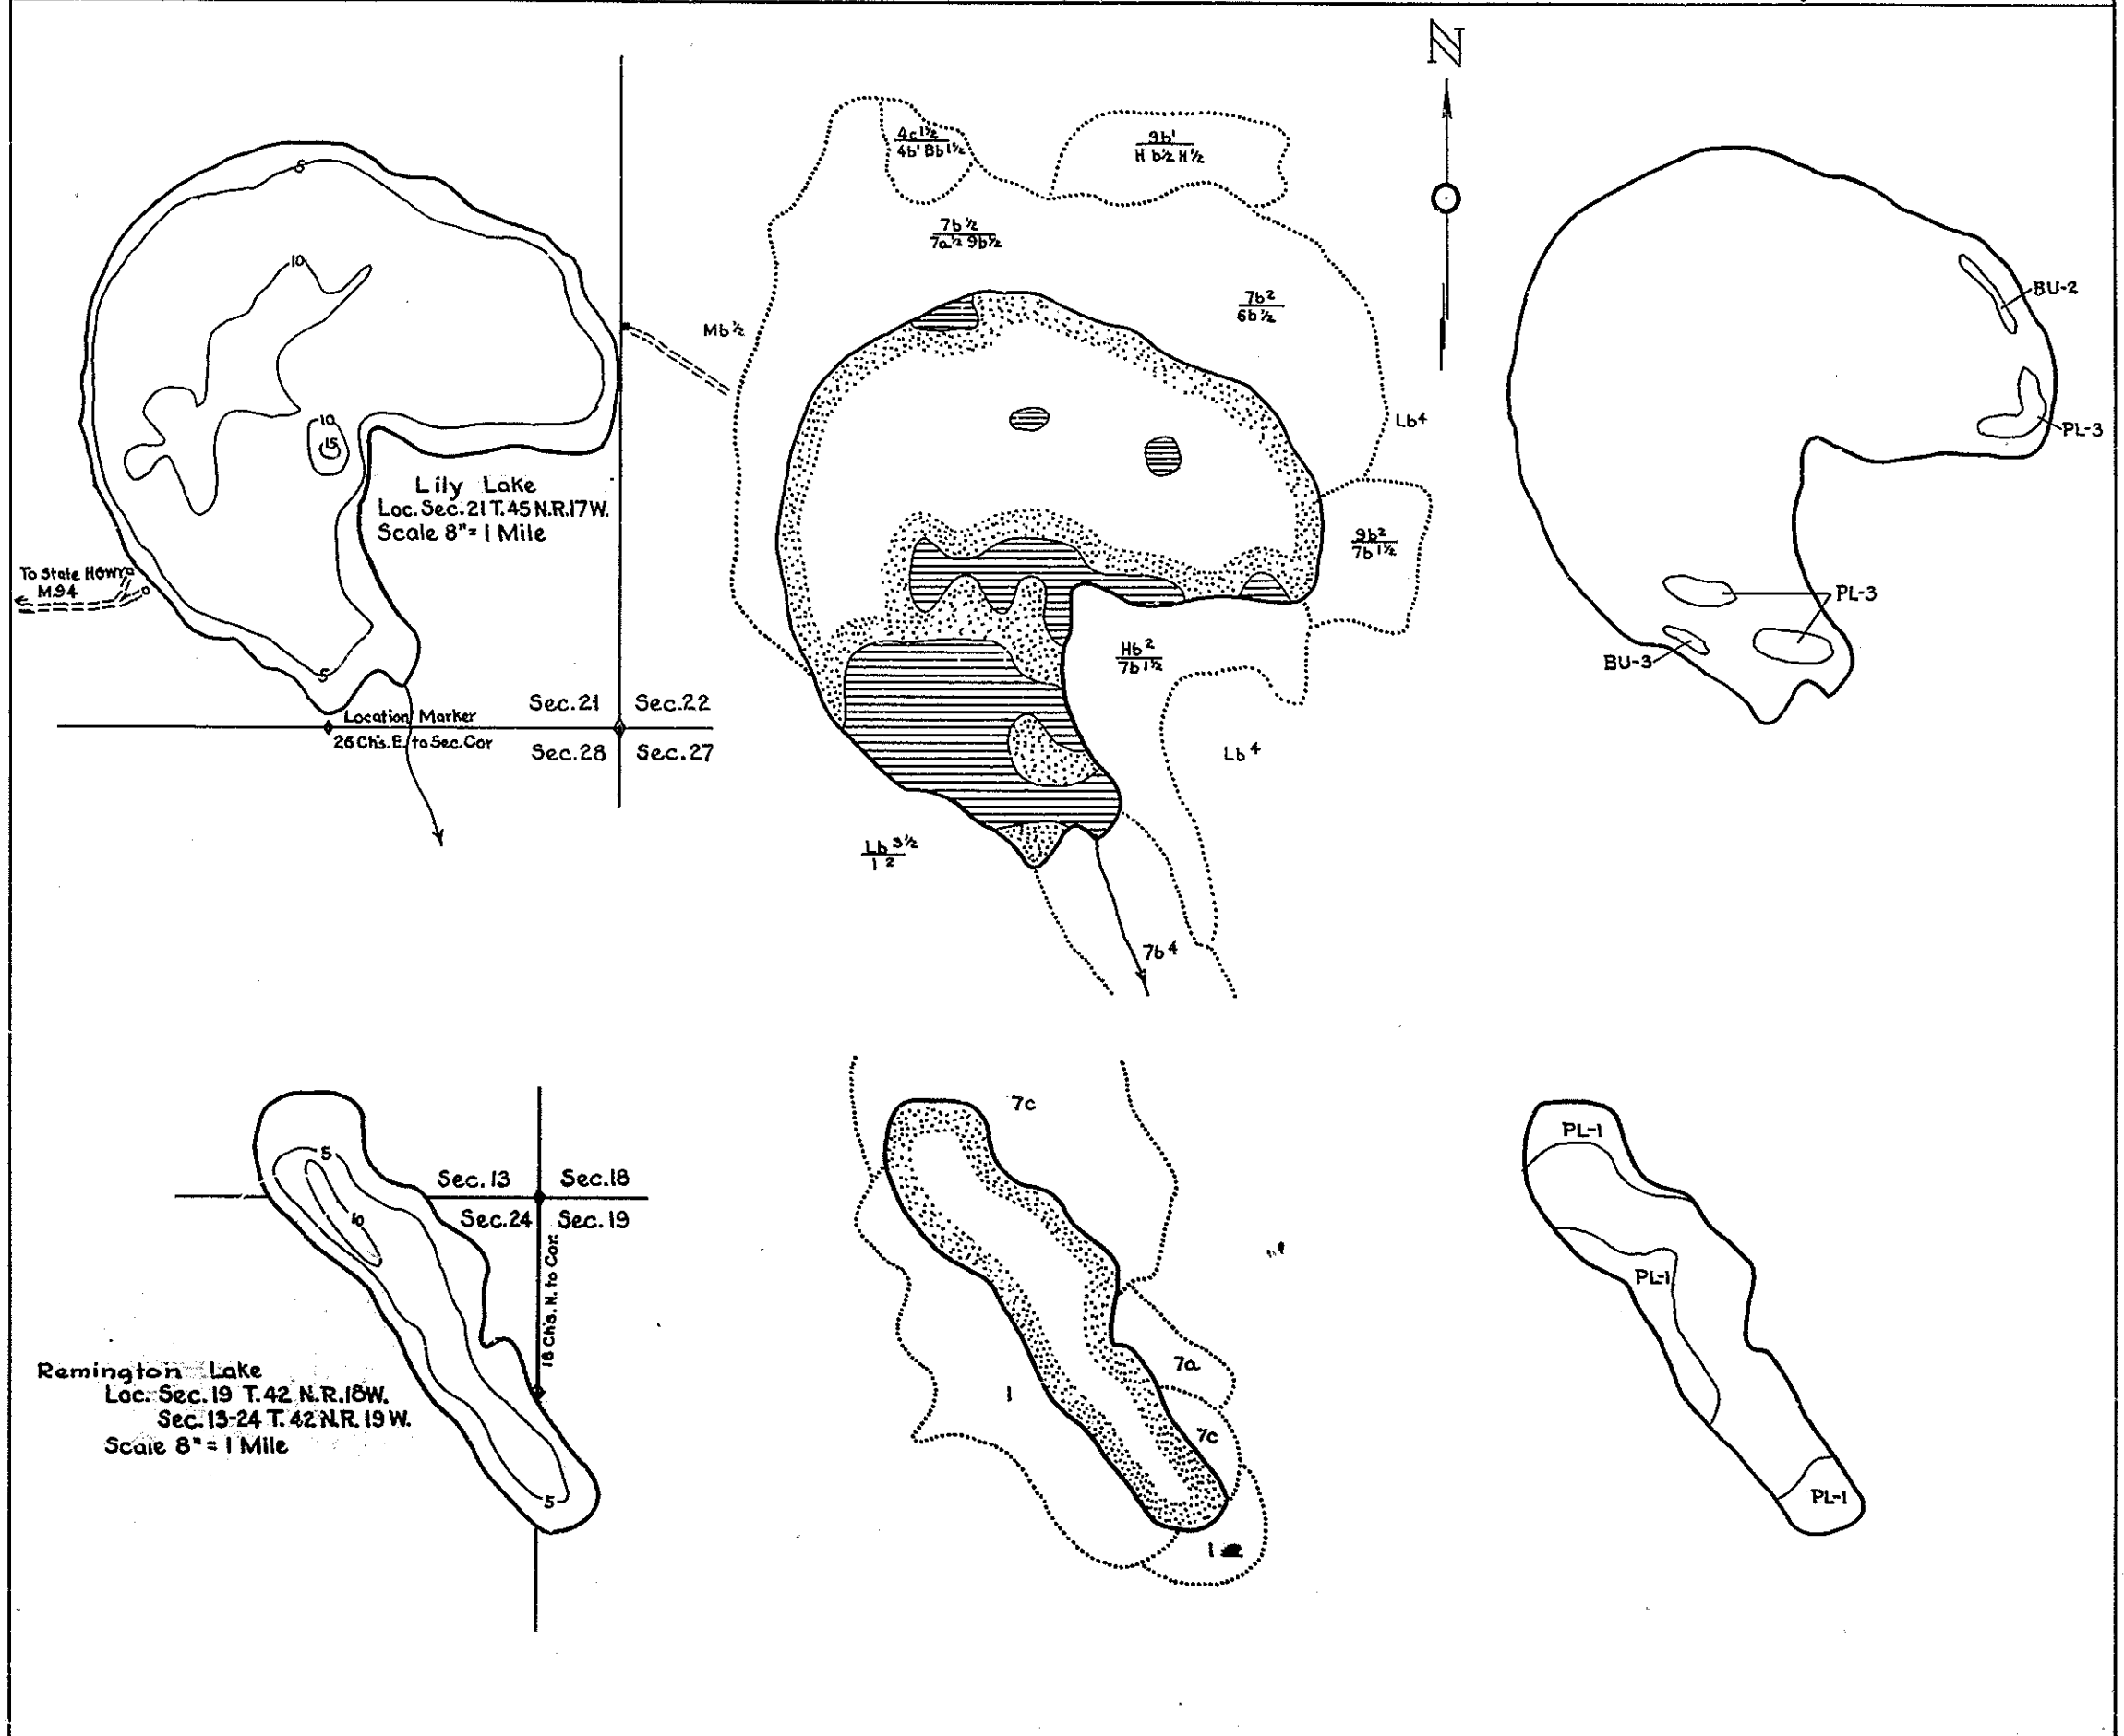

R-9  
U.S. Department of Agriculture  
Forest Service  
LAKE AND STREAM SURVEY  
LILY LAKE-REMINGTON LAKE  
Hiawatha National Forest  
Michigan

Lily Lake Area 144 Acres  
Length of Shore Line 2.1 Miles  
Remington Lake Area 36 Acres  
Length of Shore Line 1.25 Miles

Lily Lake  
Loc. Sec. 21 T. 45 N. R. 17 W.  
Scale 8" = 1 Mile

Remington Lake  
Loc. Sec. 19 T. 42 N. R. 16 W.  
Sec. 13-24 T. 42 N. R. 19 W.  
Scale 8" = 1 Mile

Contour Map  
Contour Interval - 5'

Cover Type And  
Lake Bottom Soil Type Map

Aquatic Vegetation Map