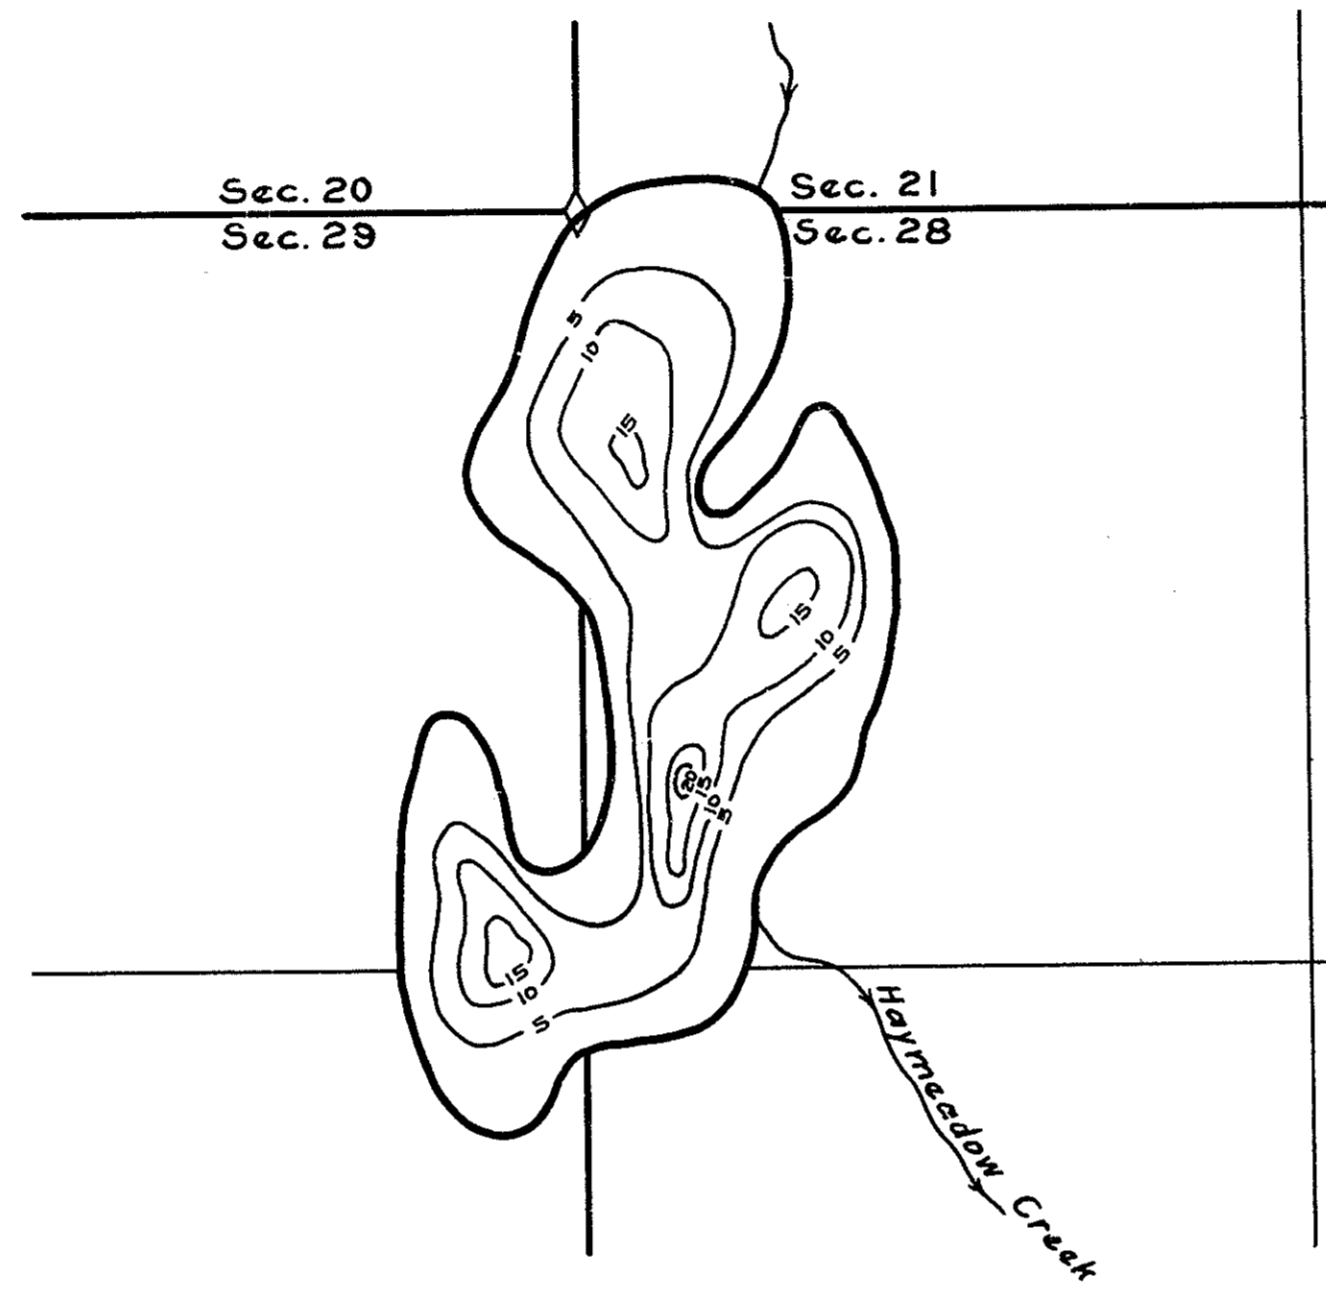

R-9
U. S. Department of Agriculture
Forest Service
LAKE AND STREAM SURVEY
LOWER 18 MILE LAKE
Hiawatha National Forest
Michigan

Location: Secs. 20, 21, 28, & 29 T. 43 N. R. 20 W.
Scale: 8 Inches = 1 Mile

Area: 75 Acres
Length of Shoreline: 2.06 Miles

Contour Map
Contour Interval-5'

Cover Type And
Lake Bottom Soil Type Map

Aquatic Vegetation Map