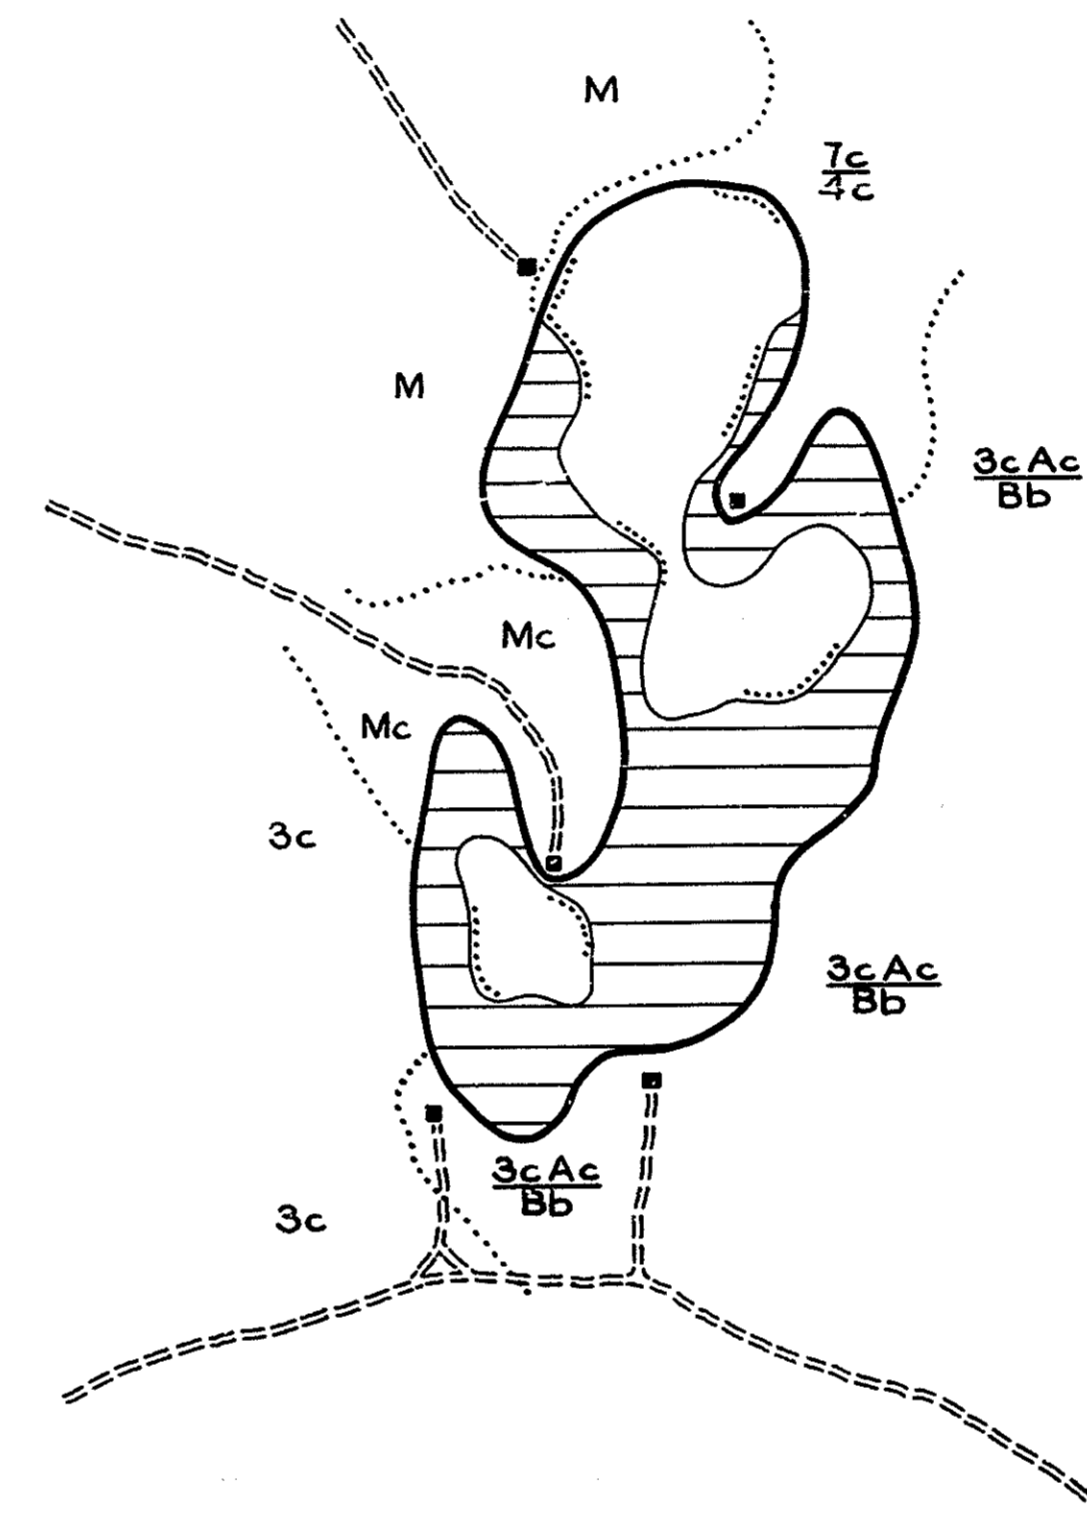

R-9
U. S. Department of Agriculture
Forest Service
LAKE AND STREAM SURVEY
LOWER 18 MILE LAKE
Hiawatha National Forest
Michigan

Location: Secs. 20, 21, 28, & 29 T. 43 N. R. 20 W.
Scale: 8 Inches = 1 Mile

Area: 75 Acres
Length of Shoreline: 2.06 Miles

Contour Map
Contour Interval-5'

Cover Type And
Lake Bottom Soil Type Map

Aquatic Vegetation Map