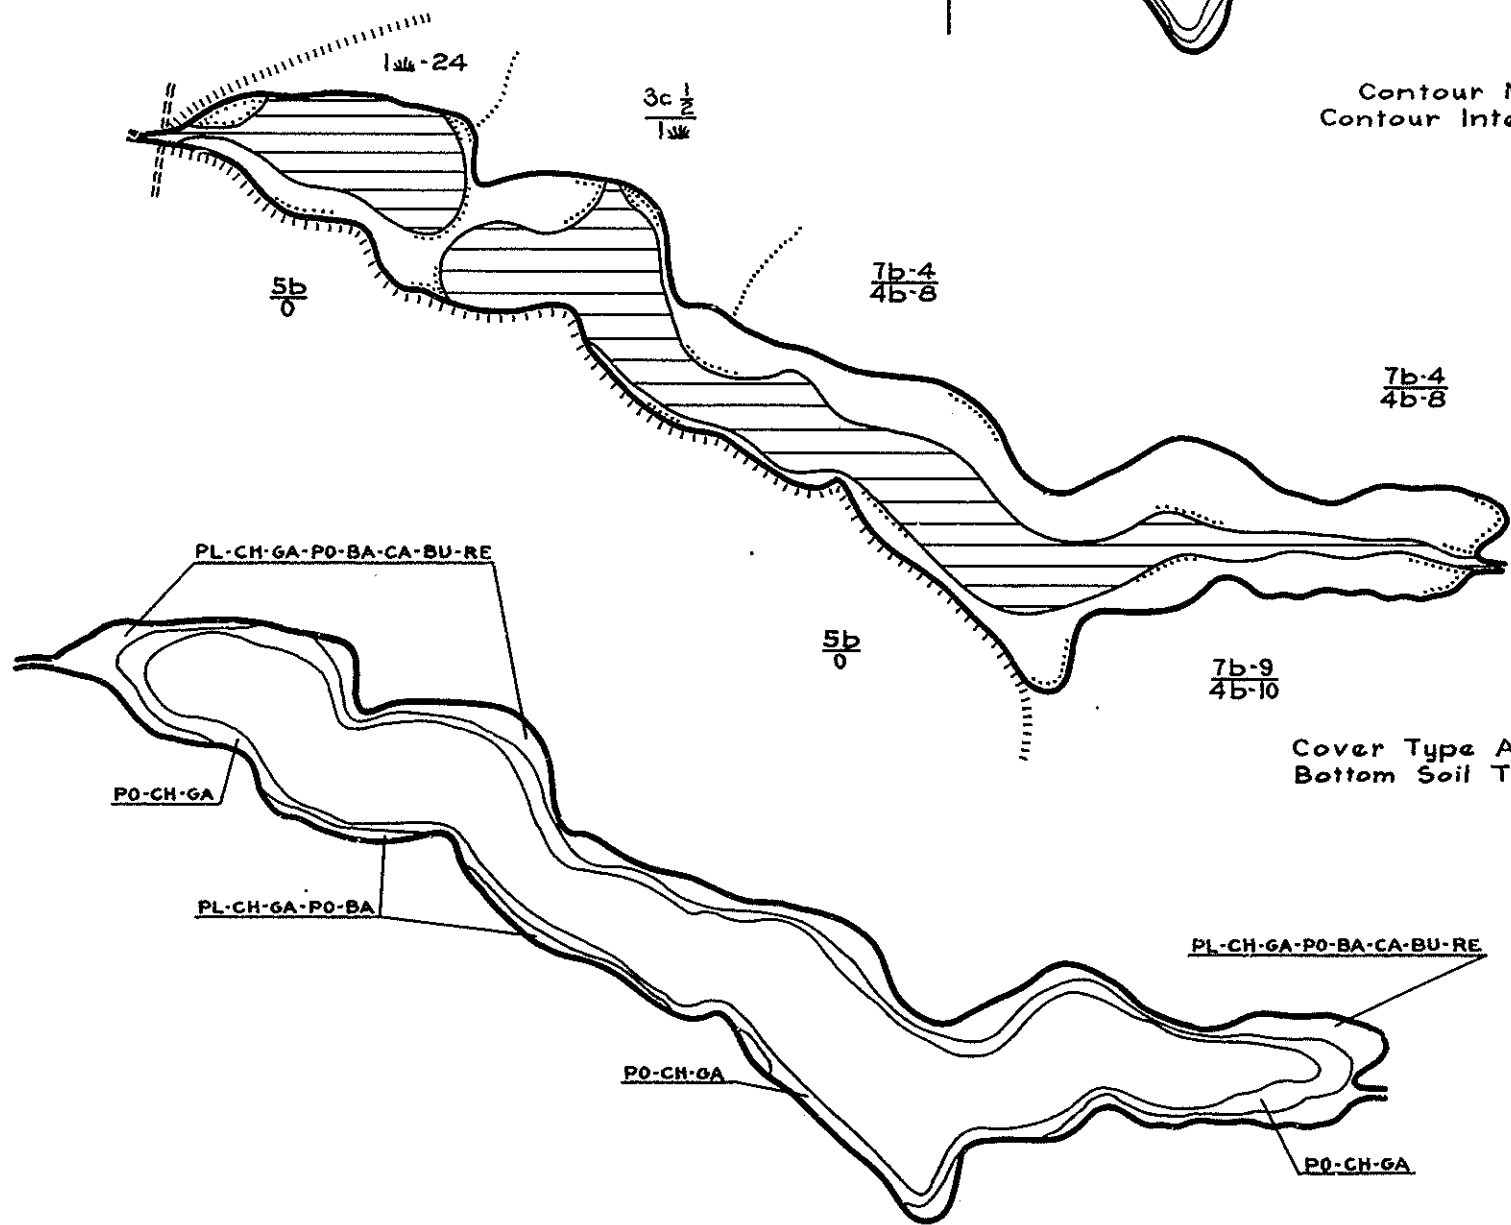

R-9  
U.S. Department of Agriculture  
Forest Service  
LAKE AND STREAM SURVEY  
SCHAWE LAKE  
Hiawatha National Forest  
Michigan

Location: Secs. 7 & 8 T. 40 N. R. 21 W.  
Scale: 16 Inches = 1 Mile

Area: 28 Acres  
Length of Shoreline: 1.69 Miles

Contour Map  
Contour Interval-5'

Cover Type And Lake  
Bottom Soil Type Map

Aquatic Vegetation Map

J-6-88

H-9-22-98