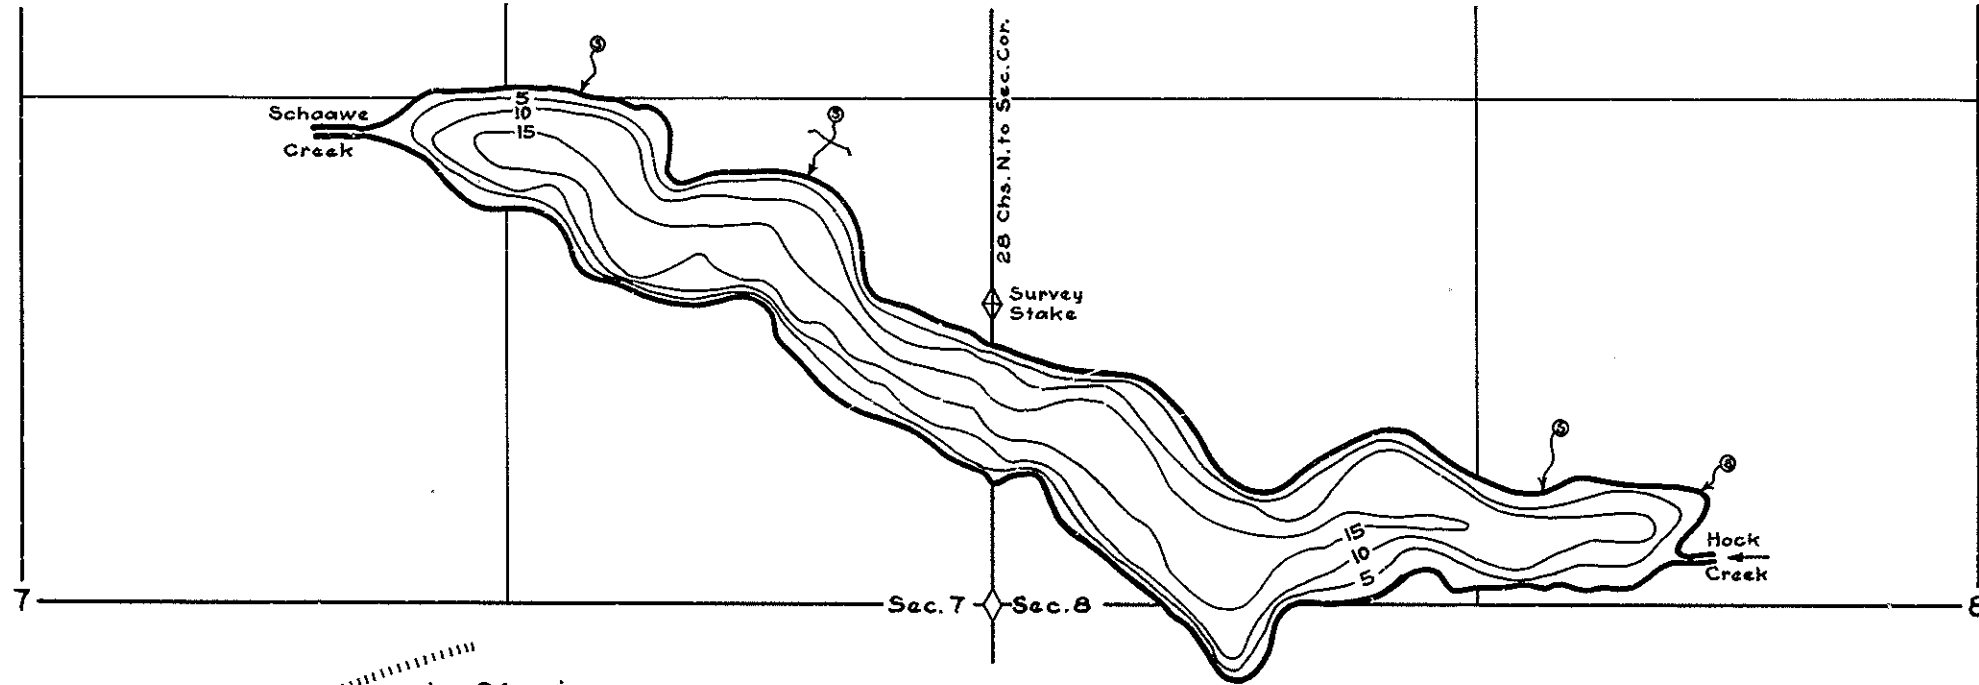

R-9  
U.S. Department of Agriculture  
Forest Service  
LAKE AND STREAM SURVEY  
SCHAWE LAKE  
Hiawatha National Forest  
Michigan

Location: Secs. 7 & 8 T. 40 N. R. 21 W.  
Scale: 16 Inches = 1 Mile

Area: 28 Acres  
Length of Shoreline: 1.69 Miles

Contour Map  
Contour Interval-5'

Cover Type And Lake  
Bottom Soil Type Map

Aquatic Vegetation Map

J-6-88

H-9-22-98