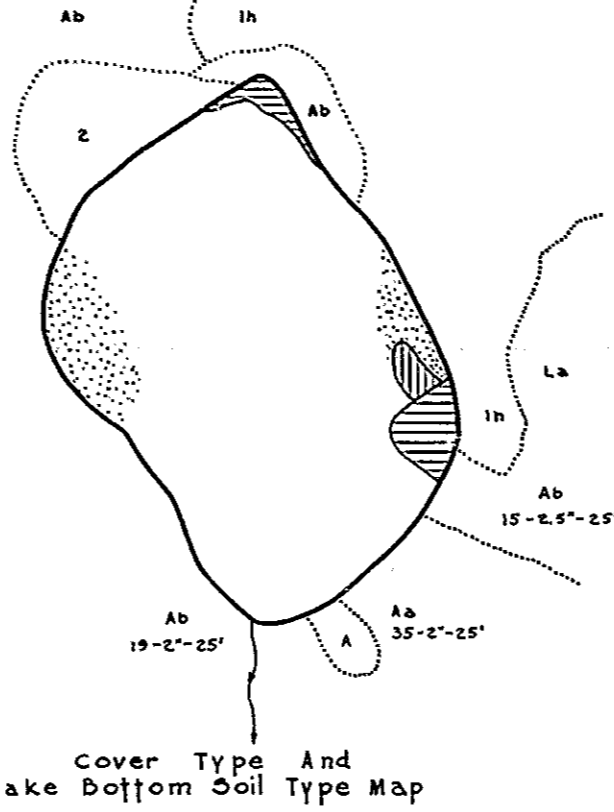

R-9
 U.S. Department of Agriculture
 Forest Service
LAKE AND STREAM SURVEY
BUCK LAKE - HORSESHOE LAKE
 Ottawa National Forest
 Michigan

Buck Lake Area 22.98 Acres
 Horseshoe Lake Area 60.06 Acres
 Buck Lake Length of Shoreline .72 Miles
 Horseshoe Lake Length of Shoreline 1.94 Miles

Buck Lake
 Location: Sec. 6, T.45N. R.30W.
 Scale: 16 Inches = 1 Mile

Horseshoe Lake
 Location: Sec. 33, T.45N. R.30W.
 Scale: 8 Inches = 1 Mile