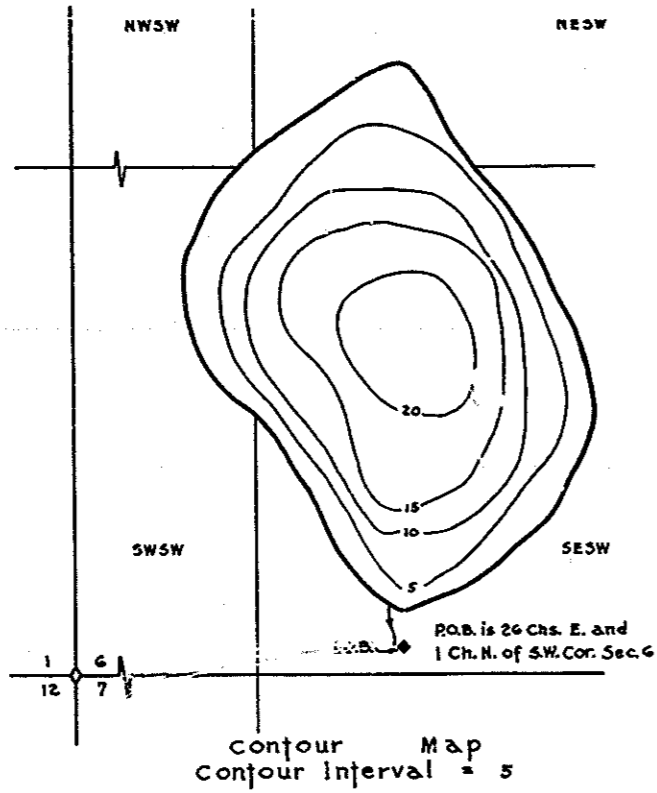

R-9
 U.S. Department of Agriculture
 Forest Service
LAKE AND STREAM SURVEY
BUCK LAKE - HORSESHOE LAKE
 Ottawa National Forest
 Michigan

Buck Lake Area 22.98 Acres
 Horseshoe Lake Area 60.06 Acres
 Buck Lake Length of Shoreline .72 Miles
 Horseshoe Lake Length of Shoreline 1.94 Miles

Buck Lake
 Location: Sec. 6, T.45N. R.30W.
 Scale: 16 Inches = 1 Mile

Horseshoe Lake
 Location: Sec. 33, T.45N. R.30W.
 Scale: 8 Inches = 1 Mile