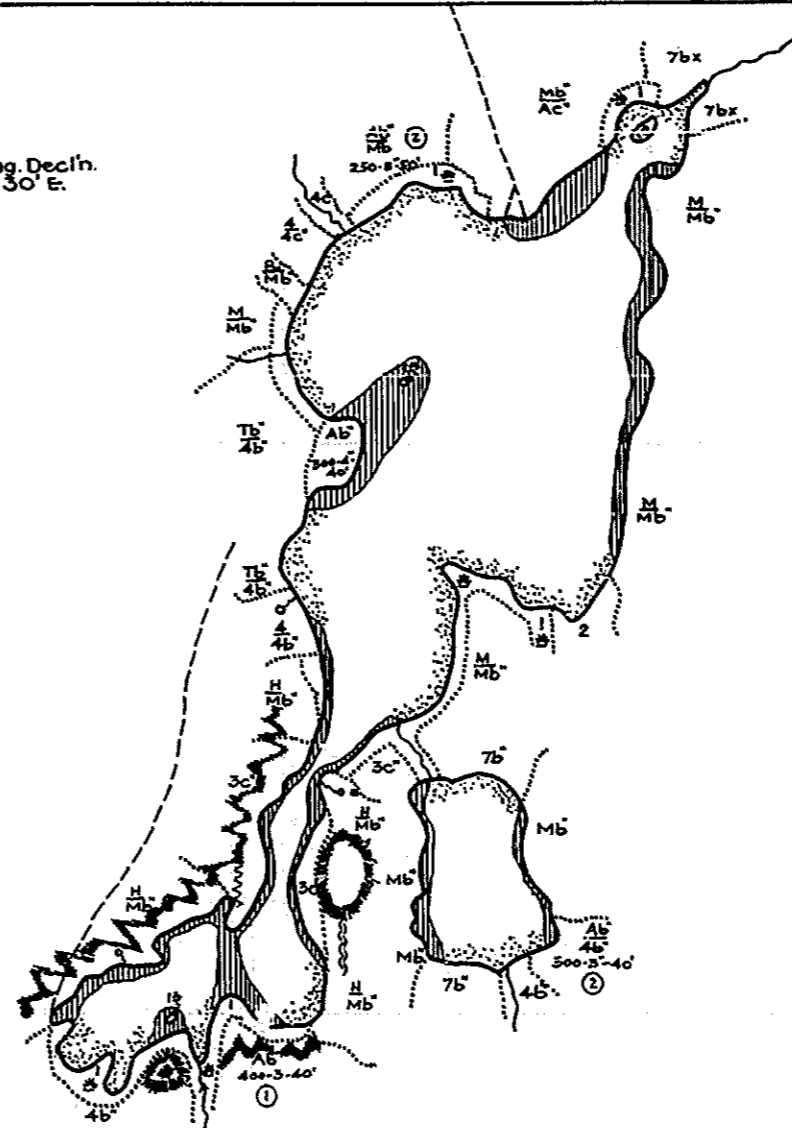

21-11-0

R-9
U.S. Department of Agriculture
Forest Service
LAKE AND STREAM SURVEY
CHANEY LAKE
Ottawa National Forest
Michigan

Location: Sec. 2-3-10-11-T 45N.R. 45W.
Scale: 4" = 1 Mile.

Area: 520 Acres
Length of Shoreline: 8 Miles

Contour Map
Contour Interval 5'

Cover Type and
Lake Bottom Soil Type Map.

Aquatic Vegetation Map

J-11-17

CHANEY LAKE, GOGEBIC COUNTY