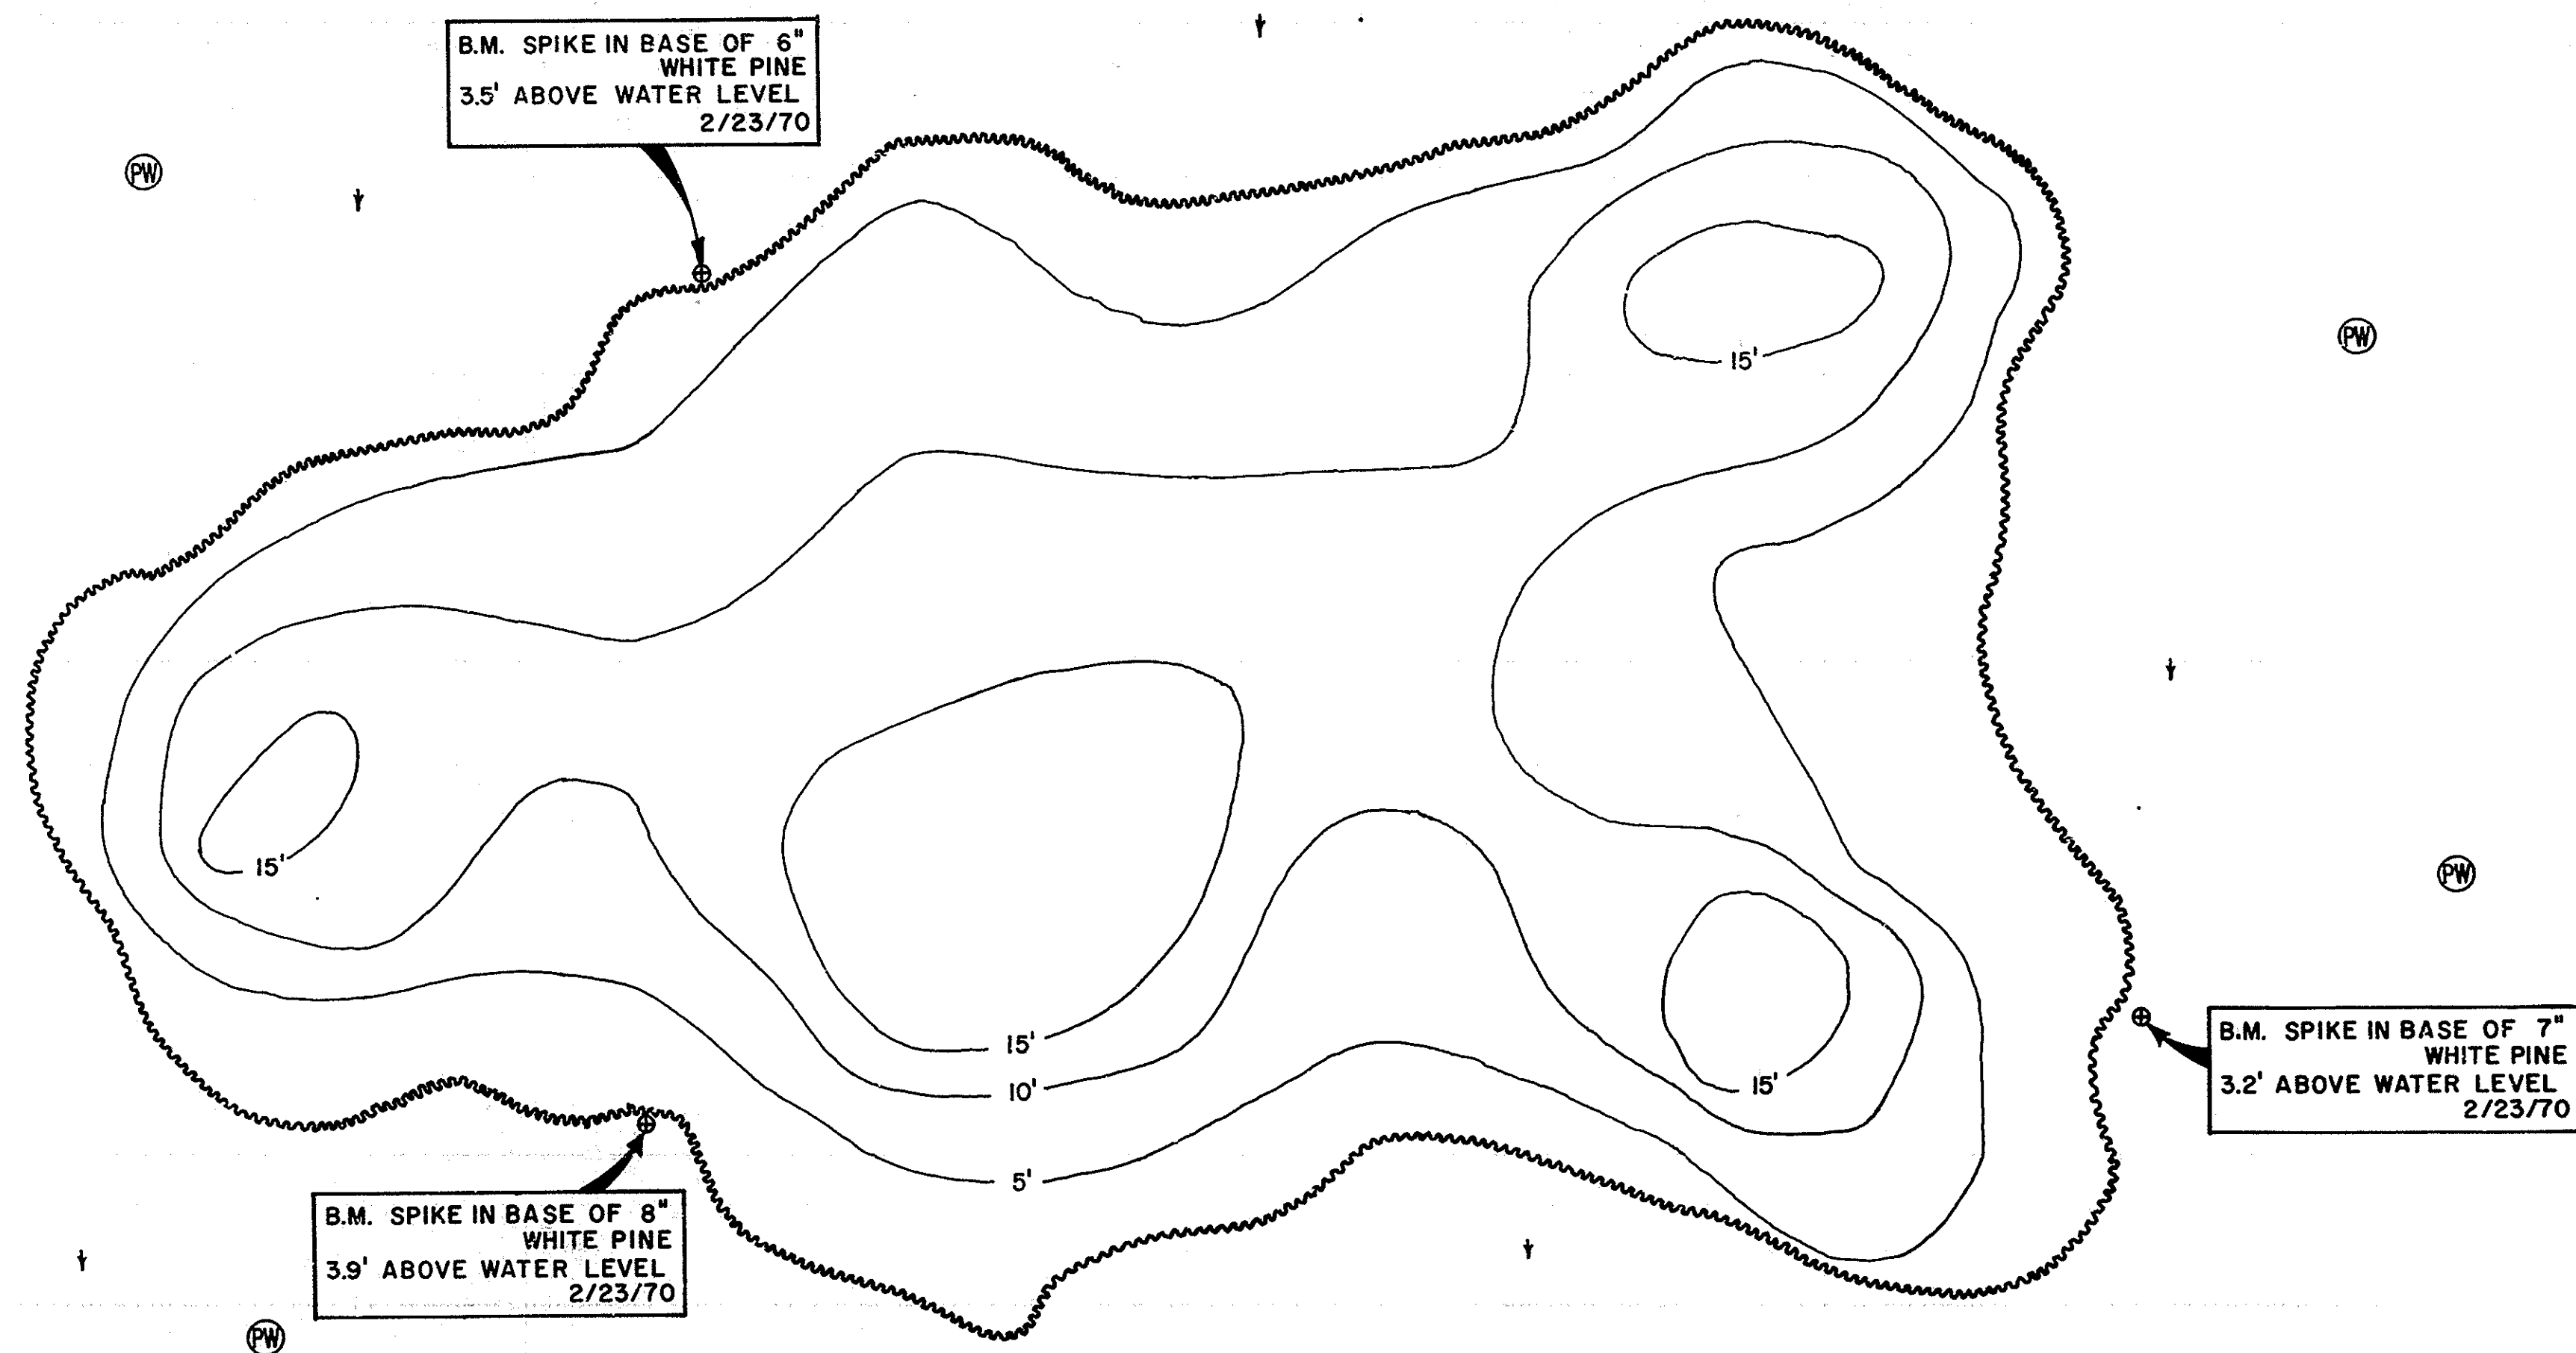

MICHIGAN DEPARTMENT OF NATURAL RESOURCES
LOUISE LAKE

AREA 12 ACRES
GOGEBIC COUNTY T. 44 N., R. 40 W., SEC. 8
SURVEY AND SOUNDINGS FEB. 23, TO 24, 1970

- LEGEND**
- BOTTOM**
□ Organic
- SHORE FEATURES**
~ Encroaching shore
Ⓜ Wooded
Ⓜ Partly wooded
† Brush