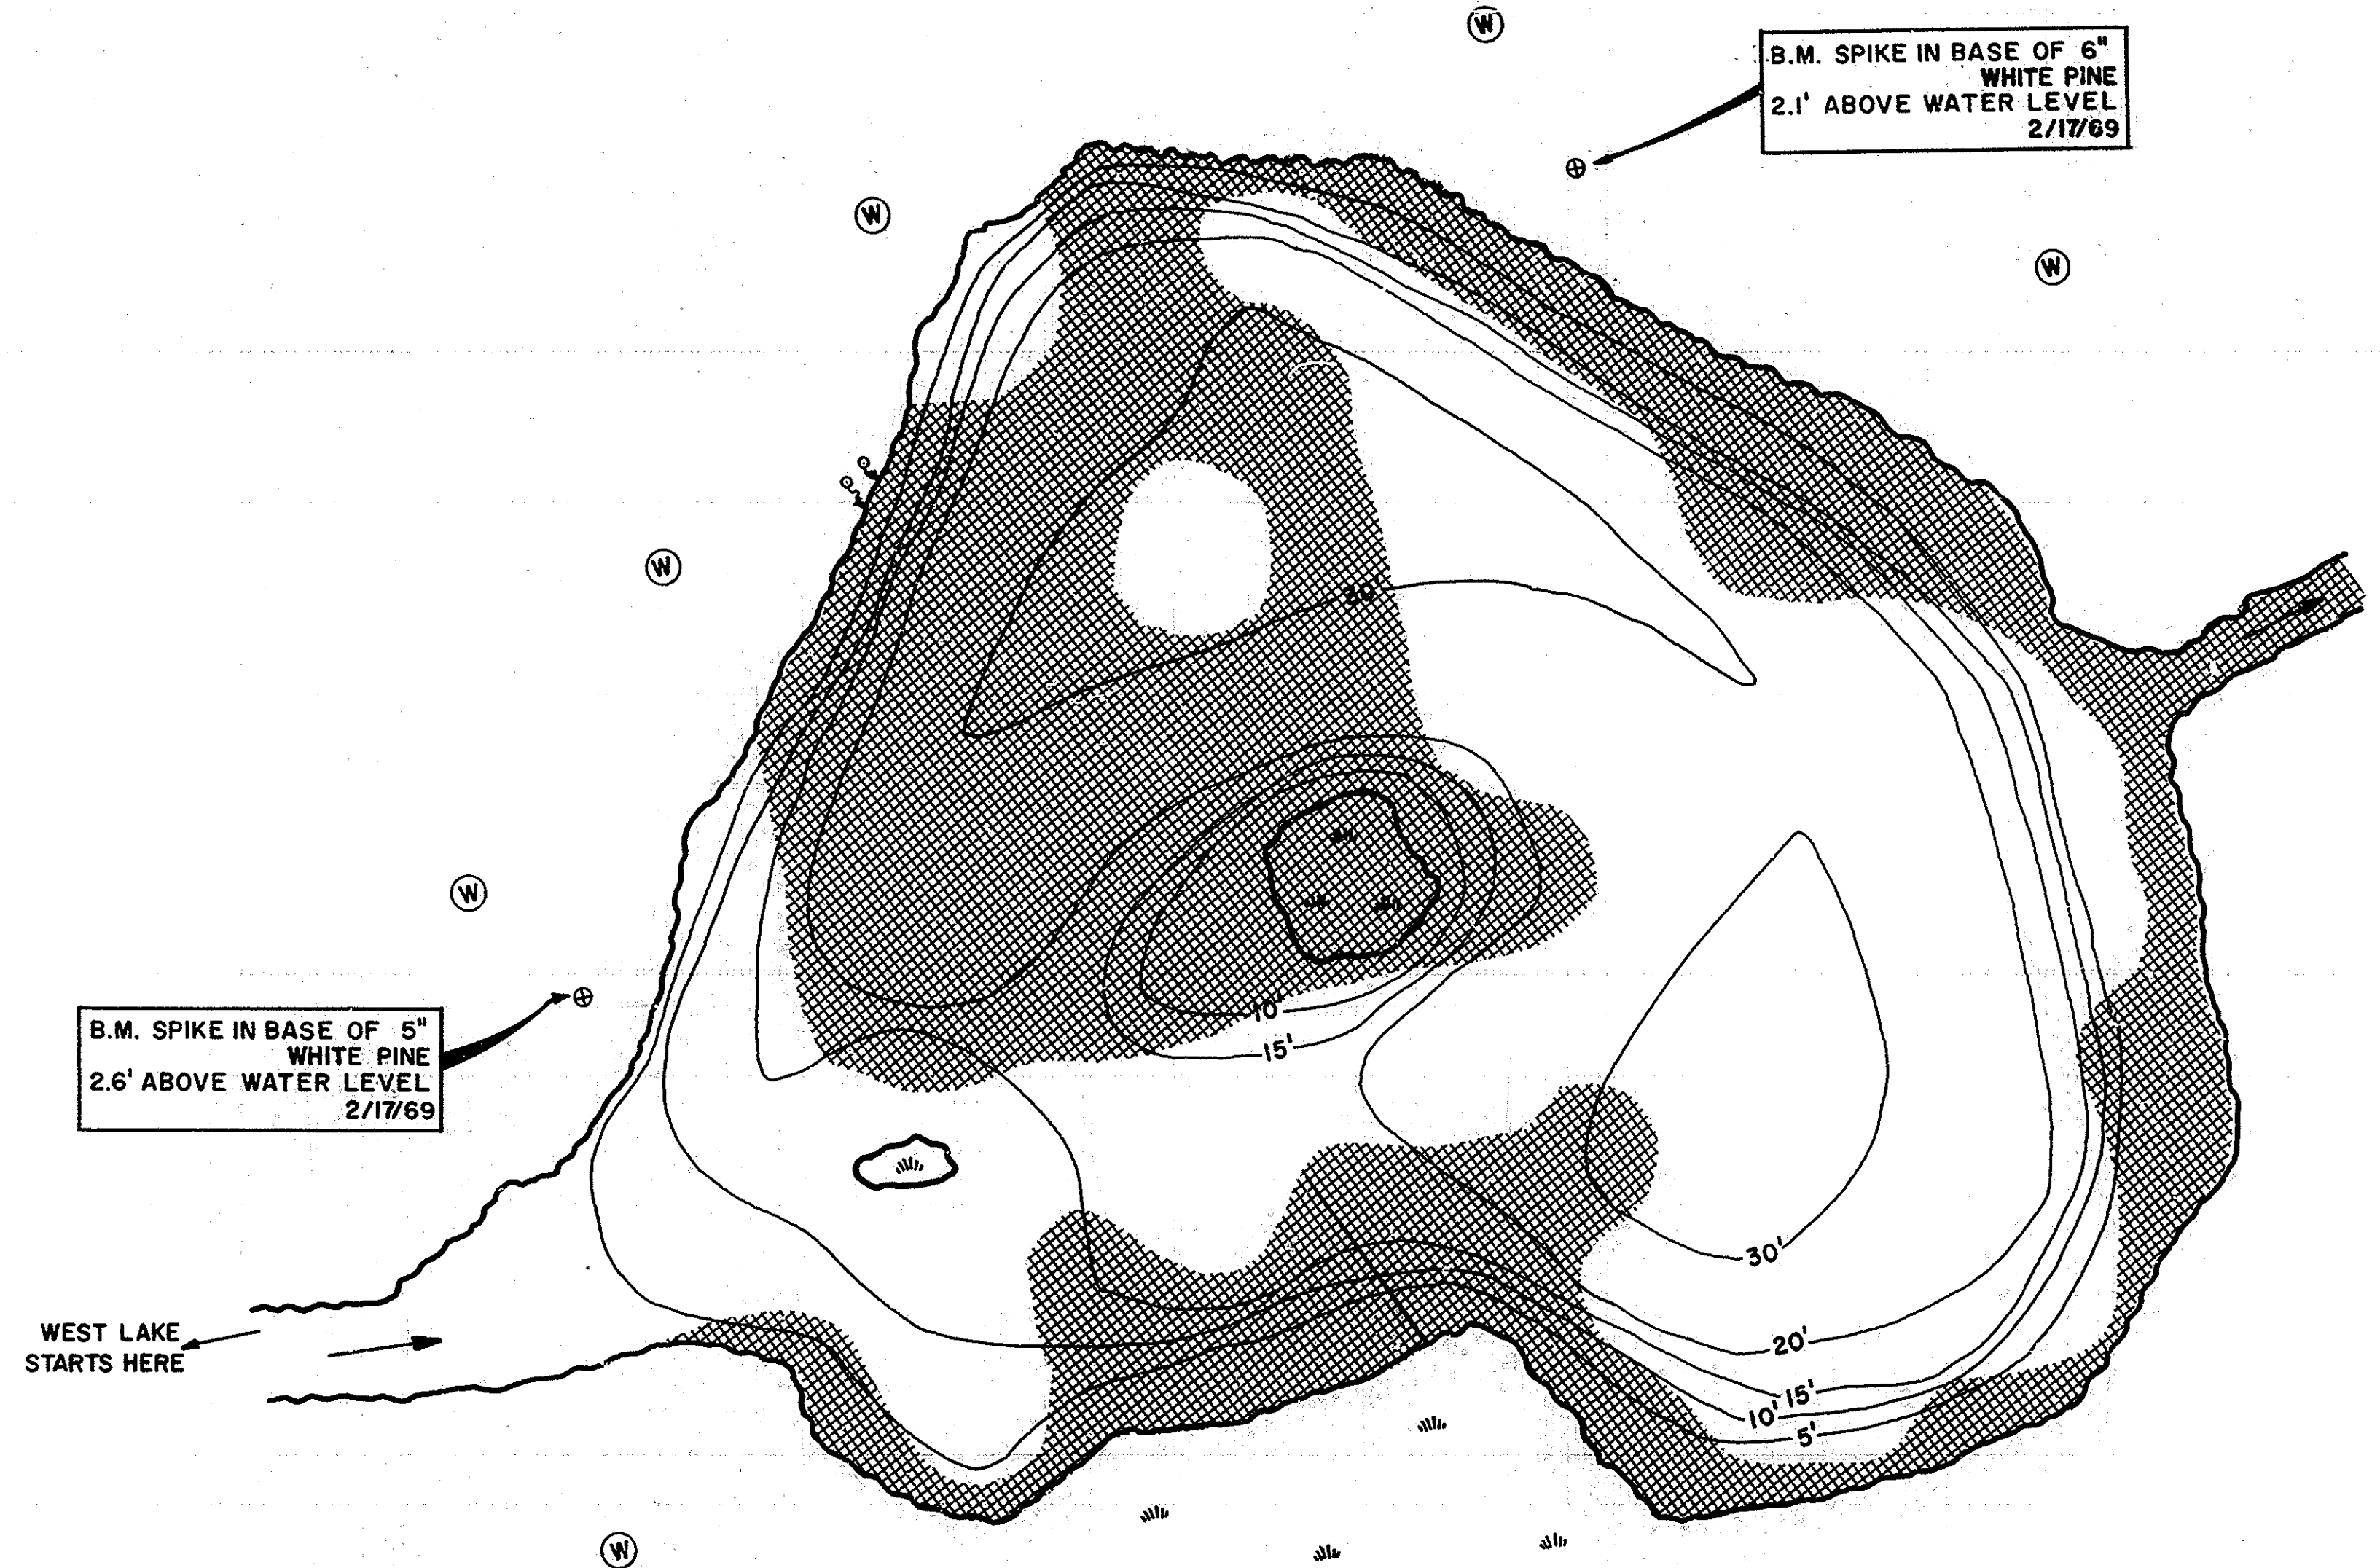

MICHIGAN DEPARTMENT OF NATURAL RESOURCES
EAST RIVER LAKE

AREA 14 ACRES

IOSCO COUNTY

T. 24 N., R. 5 E., SEC. 19

SURVEY AND SOUNDINGS

FEB. 17, 1969

LEGEND

BOTTOM

- Organic
- ▨ Marl

SHORE FEATURES

- ⊙ Wooded
- ⊙ Marsh
- ⊙ Spring
- Inlet or outlet