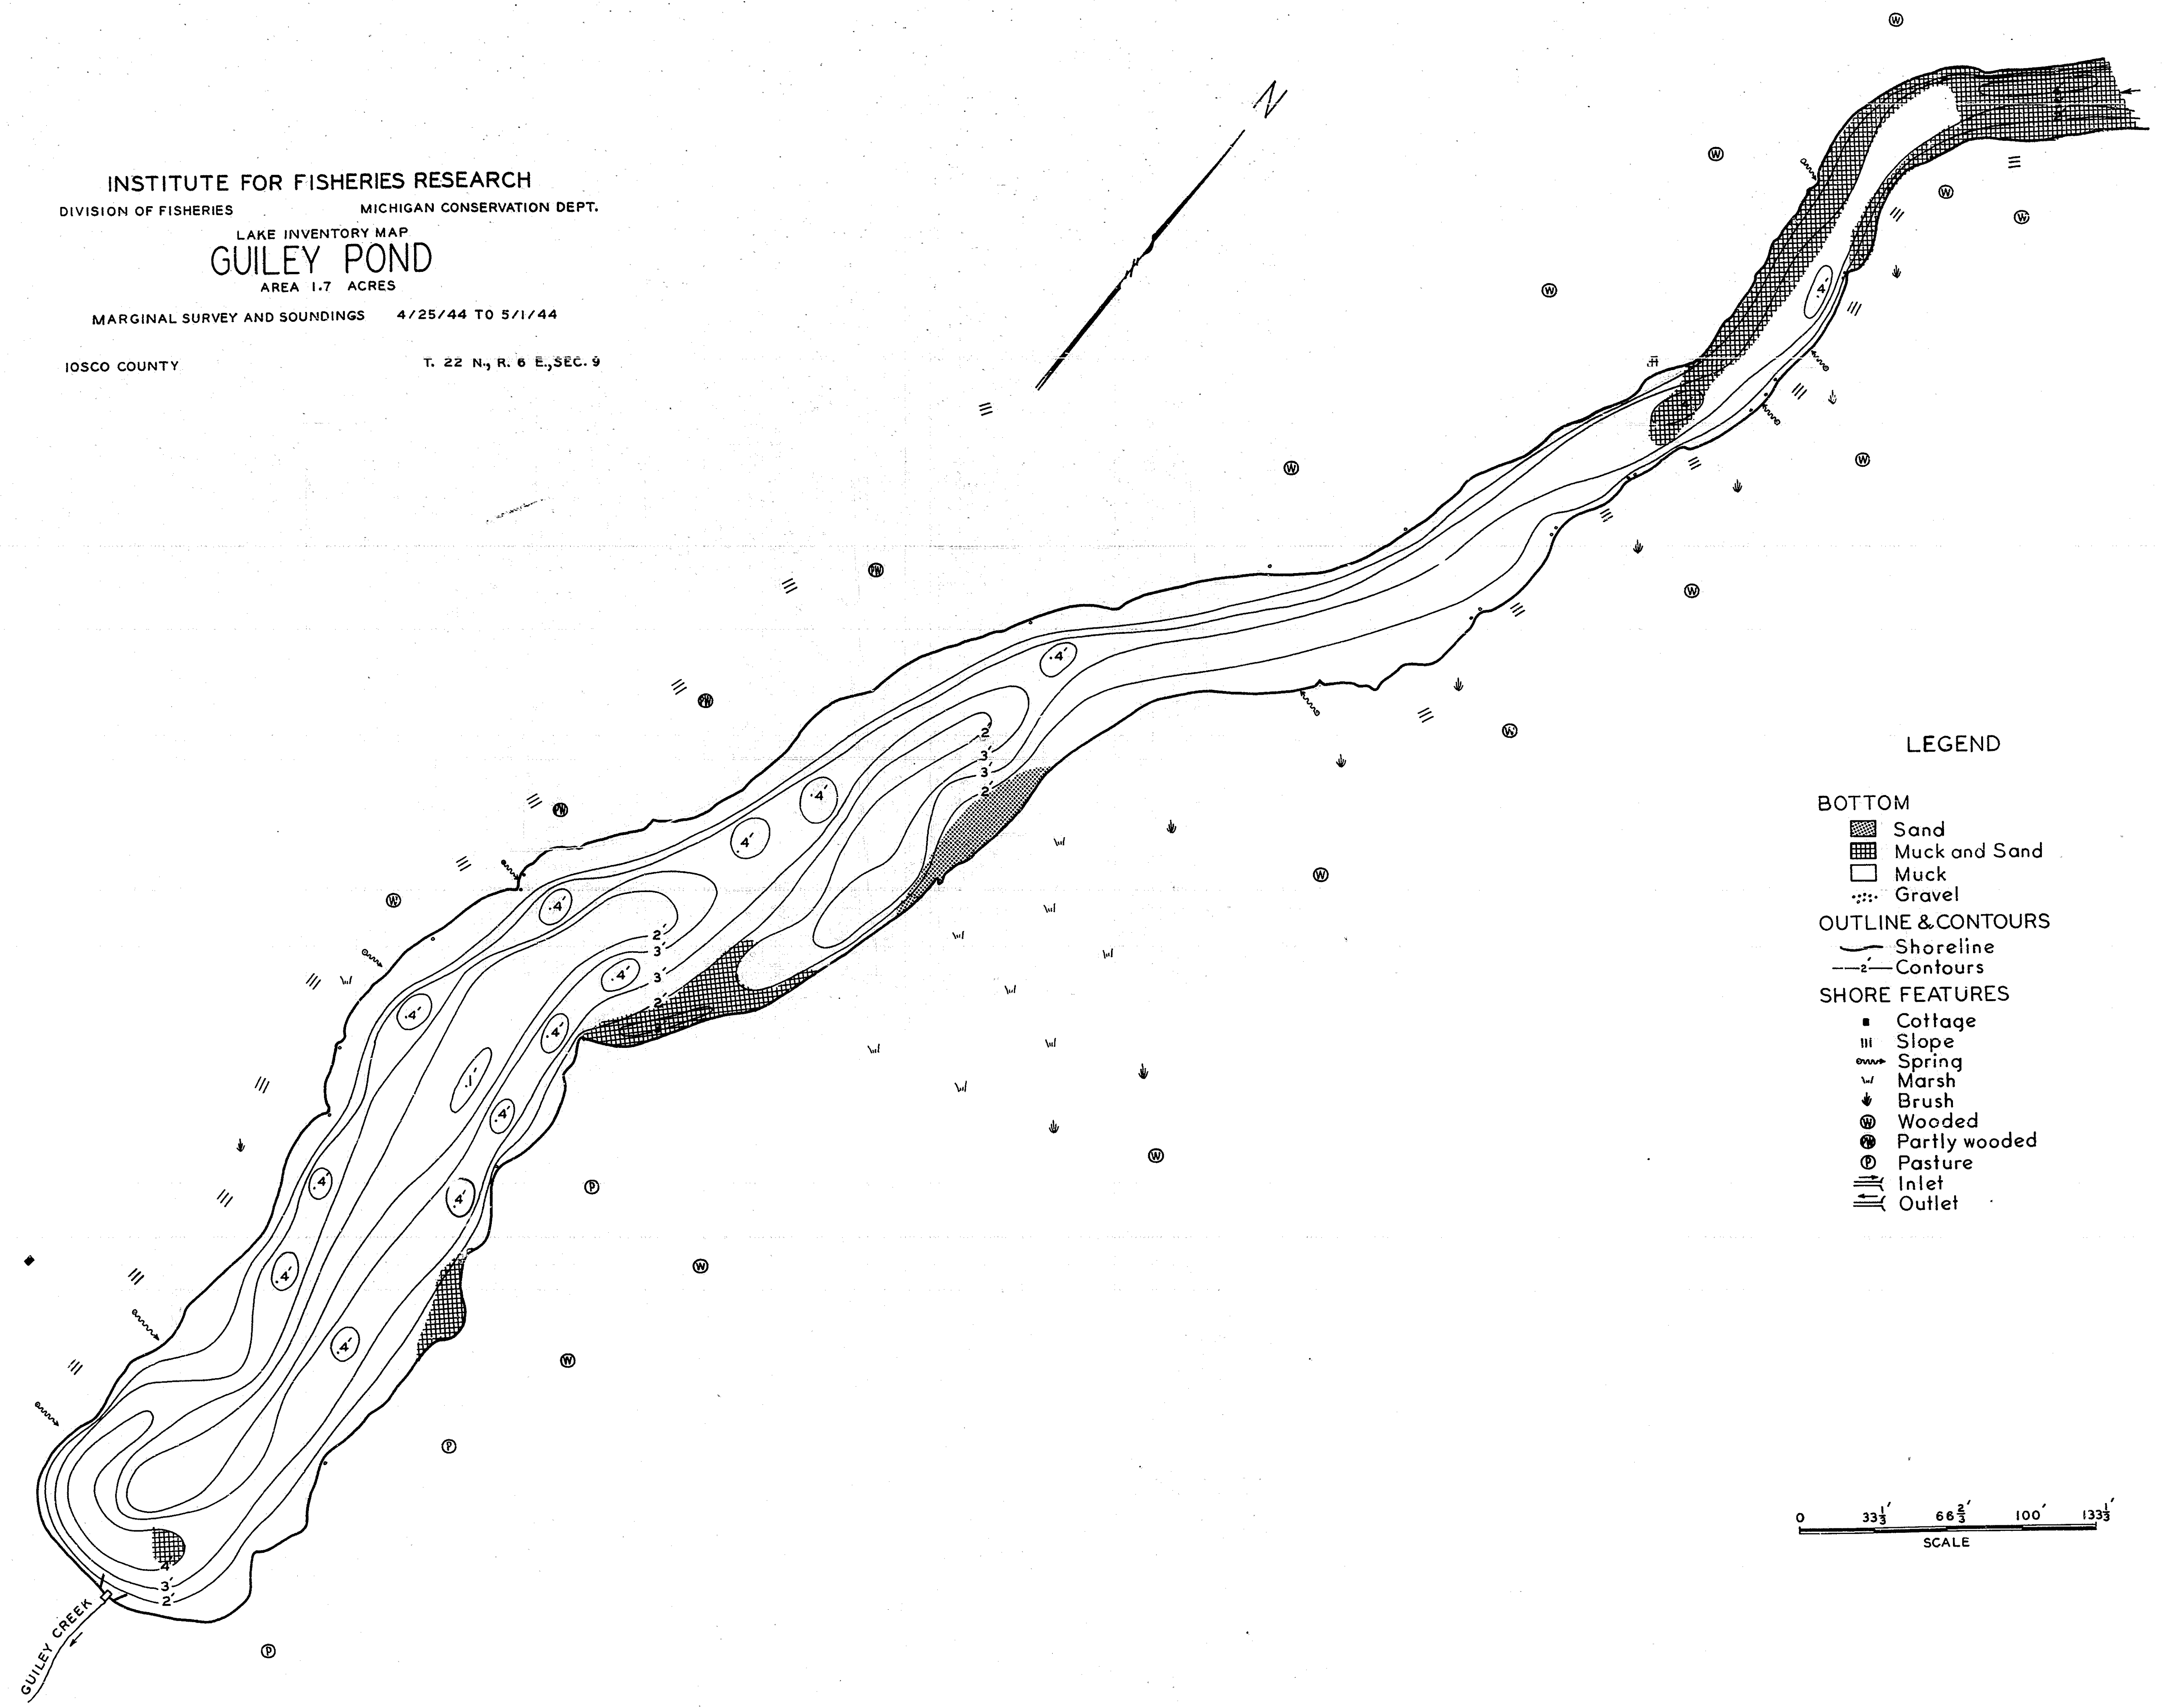

INSTITUTE FOR FISHERIES RESEARCH
 DIVISION OF FISHERIES MICHIGAN CONSERVATION DEPT.
 LAKE INVENTORY MAP
GUILLEY POND
 AREA 1.7 ACRES
 MARGINAL SURVEY AND SOUNDINGS 4/25/44 TO 5/1/44
 IOSCO COUNTY T. 22 N., R. 6 E., SEC. 9

LEGEND

- BOTTOM**
- Sand
 - Muck and Sand
 - Muck
 - Gravel
- OUTLINE & CONTOURS**
- Shoreline
 - Contours
- SHORE FEATURES**
- Cottage
 - Slope
 - Spring
 - Marsh
 - Brush
 - Wooded
 - Partly wooded
 - Pasture
 - Inlet
 - Outlet