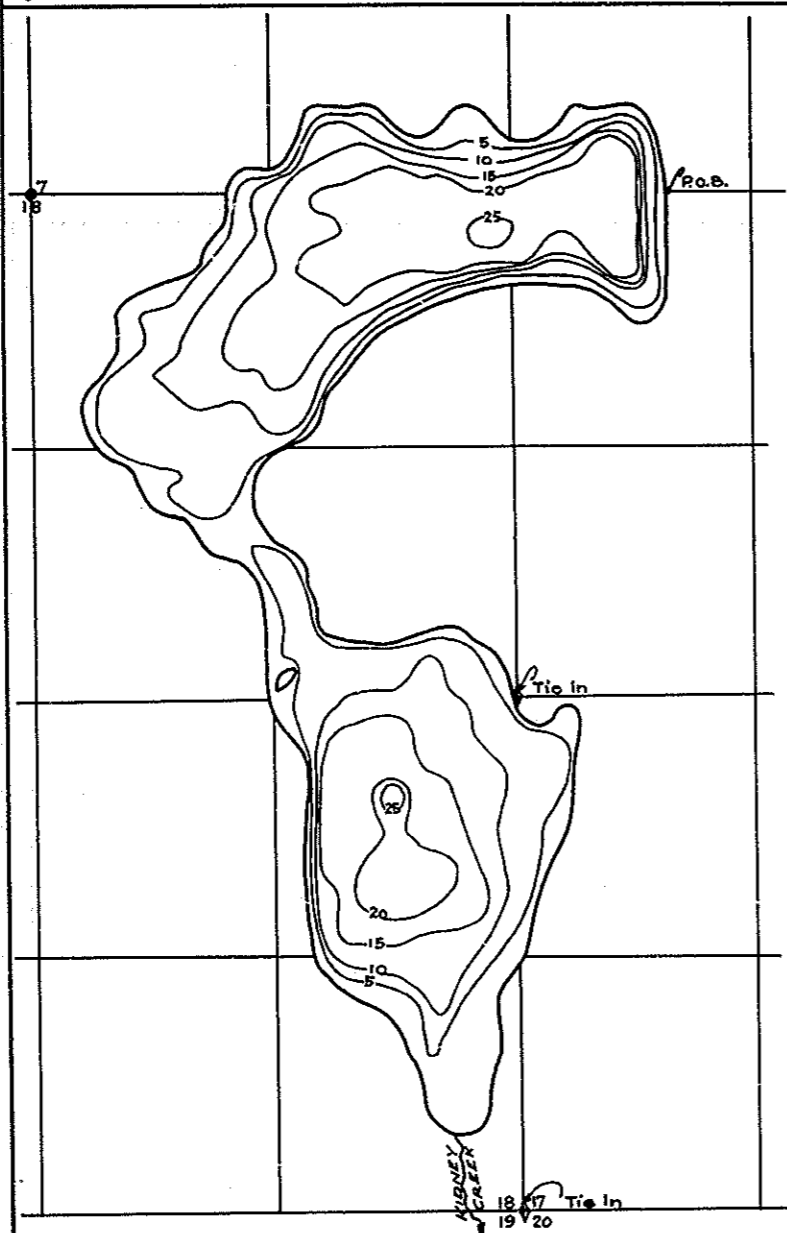

R-9
 U.S. Department of Agriculture
 Forest Service
 LAKE AND STREAM SURVEY
 KIDNEY LAKE
 Ottawa National Forest
 Michigan

Location: Sec. 17 & 18-T. 46 N. R. 35 W.
 Scale: 8" = 1 Mile.

Area: 151 Acres
 Length of Shoreline: 3.5 Miles

Contour Map
 Contour Interval 5'

Aquatic Vegetation Map

Cover Type And
 Lake Bottom/soil Type Map