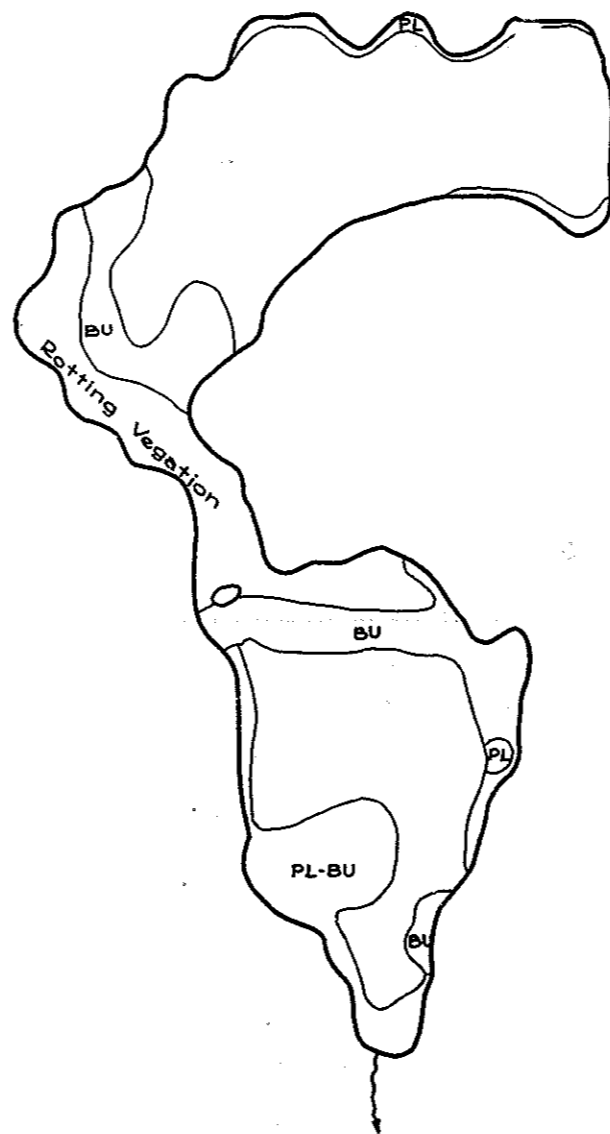

R-9
 U.S. Department of Agriculture
 Forest Service
 LAKE AND STREAM SURVEY
 KIDNEY LAKE
 Ottawa National Forest
 Michigan

Location: Sec. 17 & 18-T. 46 N. R. 35 W.
 Scale: 8" = 1 Mile.

Area: 151 Acres
 Length of Shoreline: 3.5 Miles

Contour Map
 Contour Interval 5'

Aquatic Vegetation Map

Cover Type And
 Lake Bottom/soil Type Map