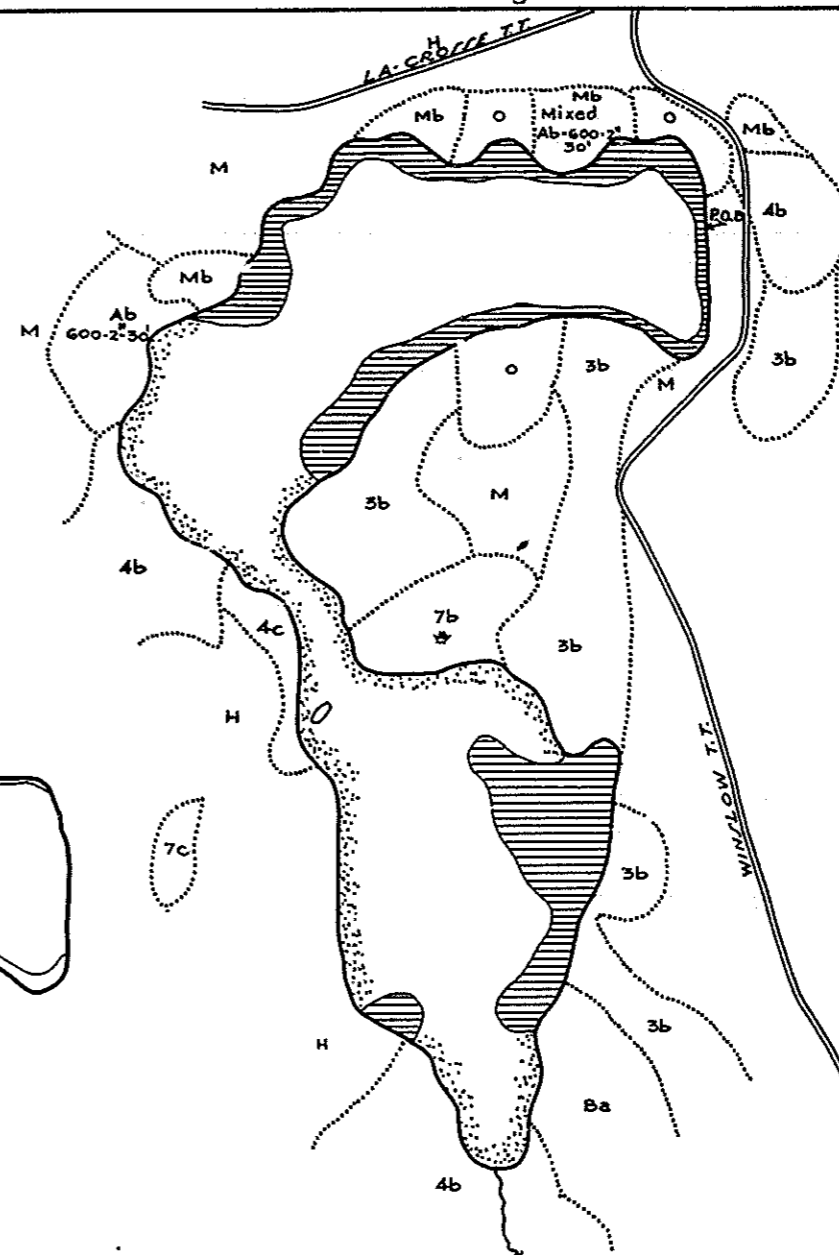

R-9
 U.S. Department of Agriculture
 Forest Service
 LAKE AND STREAM SURVEY
 KIDNEY LAKE
 Ottawa National Forest
 Michigan

Location: Sec. 17 & 18-T. 46 N. R. 35 W.
 Scale: 8" = 1 Mile.

Area: 151 Acres
 Length of Shoreline: 3.5 Miles

Contour Map
 Contour Interval 5'

Aquatic Vegetation Map

Cover Type And
 Lake Bottom/soil Type Map