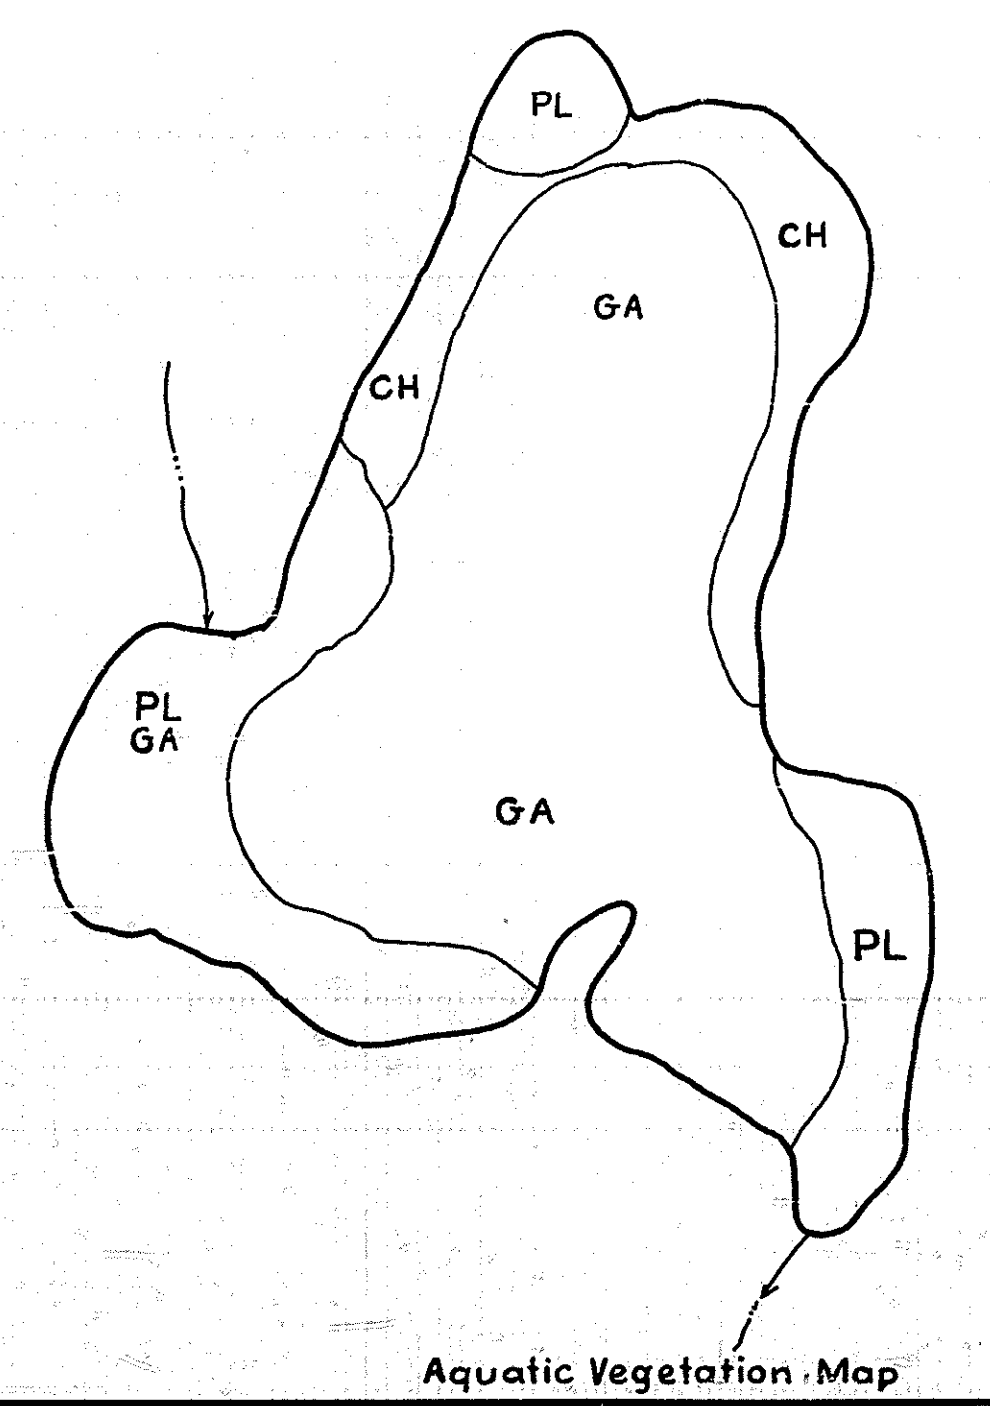

6-11-9

R-9
U.S. Department of Agriculture
Forest Service
LAKE AND STREAM SURVEY
LAKE SEVENTEEN
Ottawa National Forest
Michigan

Location Sec's 16-17 T. 43 N. R. 36 W.
Scale 8" = 1 Mile

Area Acres
Length of Shore Line 2.5 Miles

see IFR tracing

J-11-9

LAKE SEVENTEEN, IRON COUNTY