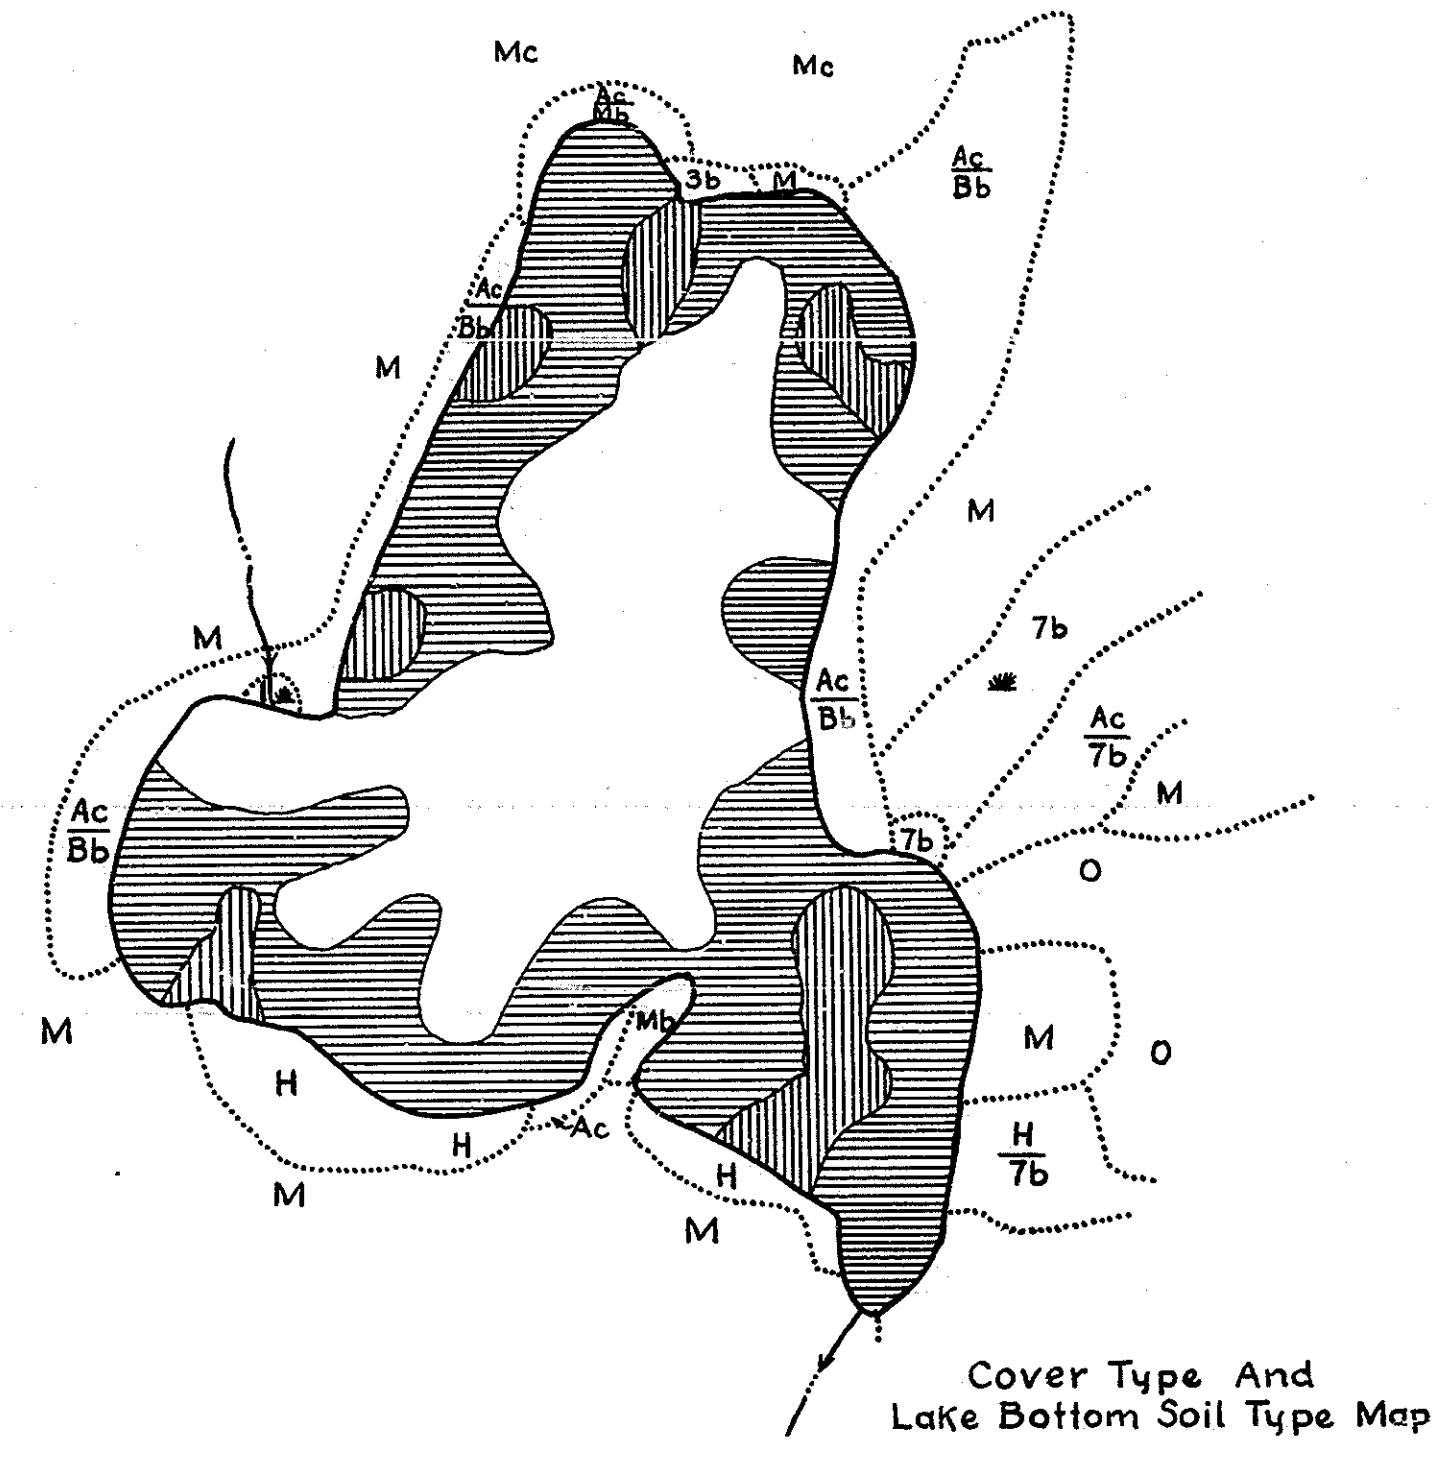

6-11-9

R-9
U.S. Department of Agriculture
Forest Service
LAKE AND STREAM SURVEY
LAKE SEVENTEEN
Ottawa National Forest
Michigan

Location Sec's 16-17 T. 43 N. R. 36 W.
Scale 8" = 1 Mile

Area Acres
Length of Shore Line 2.5 Miles

see IFR tracing

J-11-9

LAKE SEVENTEEN, IRON COUNTY