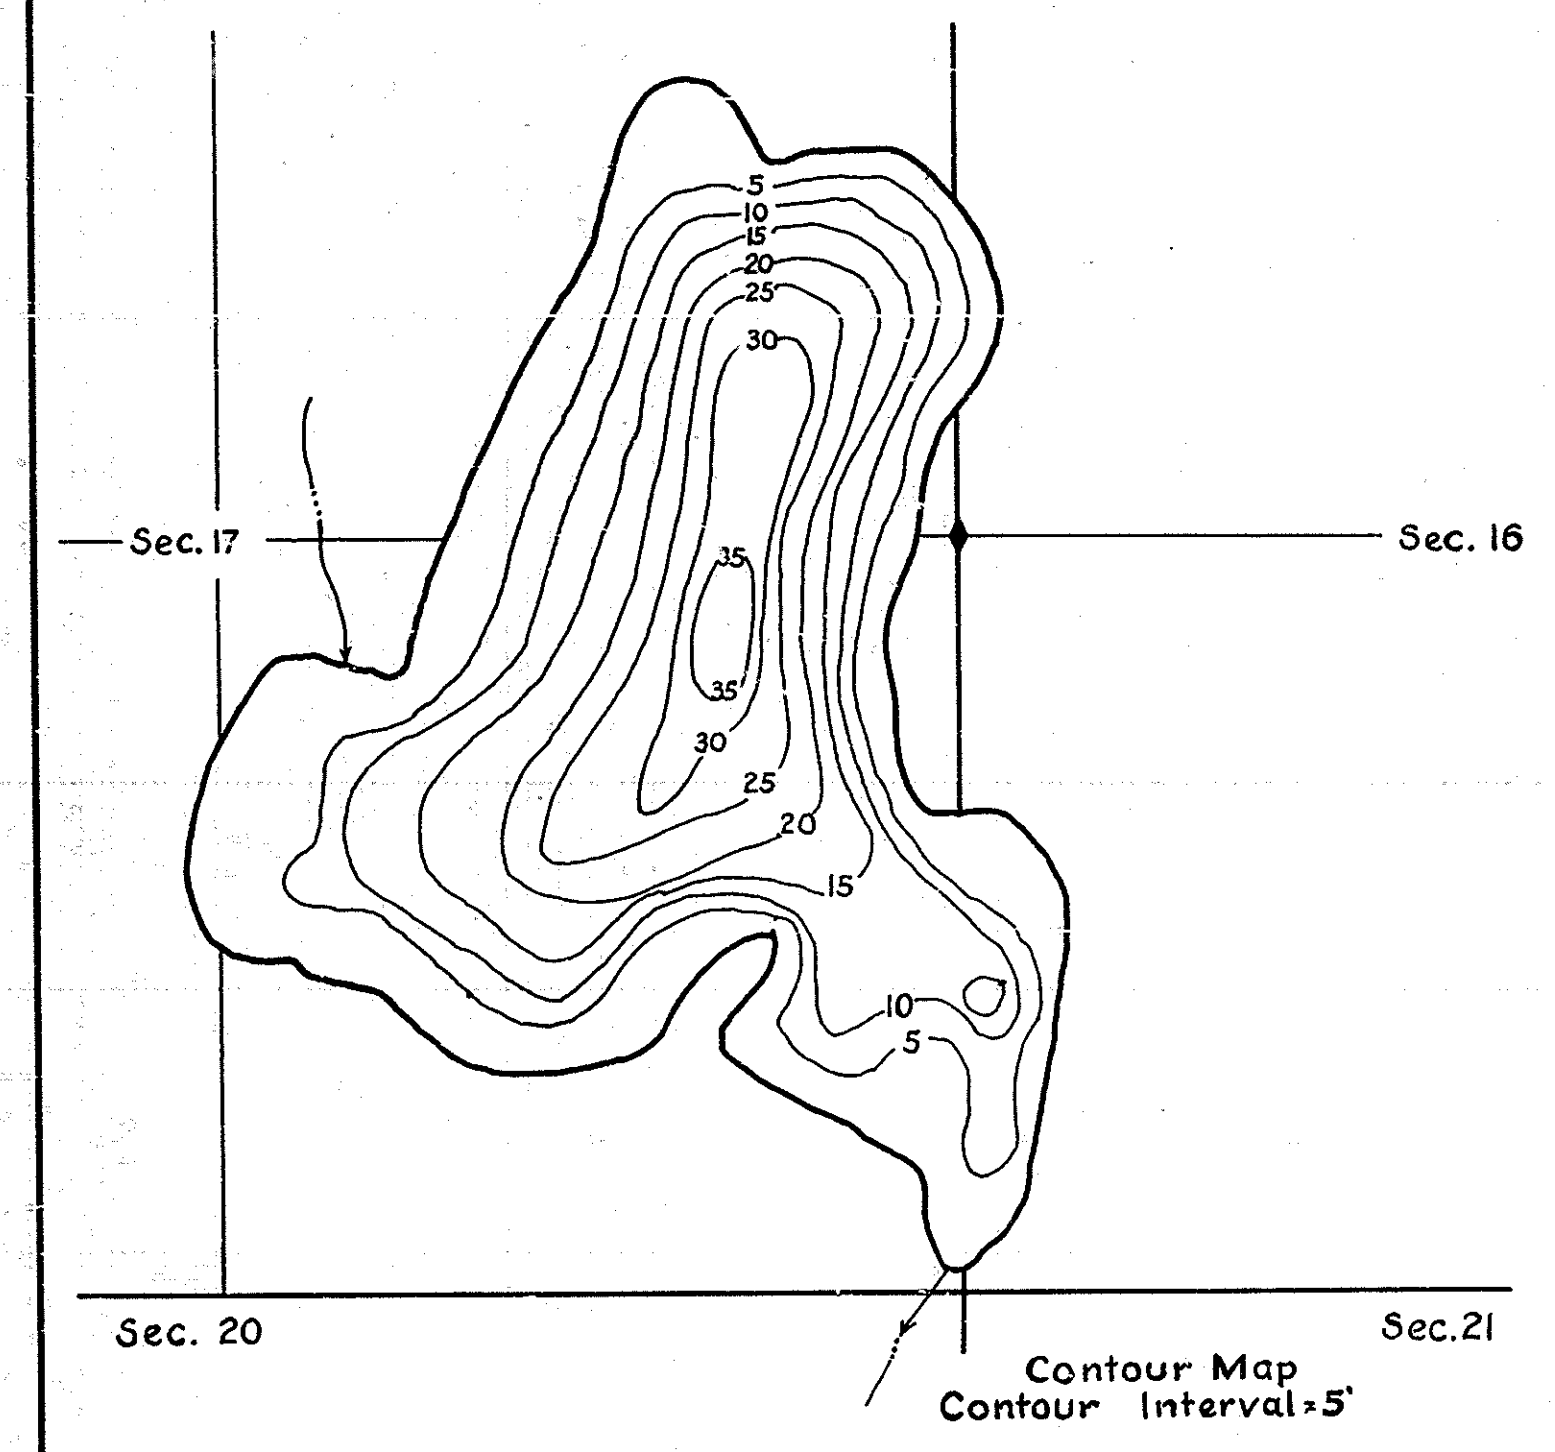

6-11-9

R-9
U.S. Department of Agriculture
Forest Service
LAKE AND STREAM SURVEY
LAKE SEVENTEEN
Ottawa National Forest
Michigan

Location Sec's 16-17 T. 43 N. R. 36 W.
Scale 8" = 1 Mile

Area Acres
Length of Shore Line 2.5 Miles

see IFR tracing

J-11-9

LAKE SEVENTEEN, IRON COUNTY