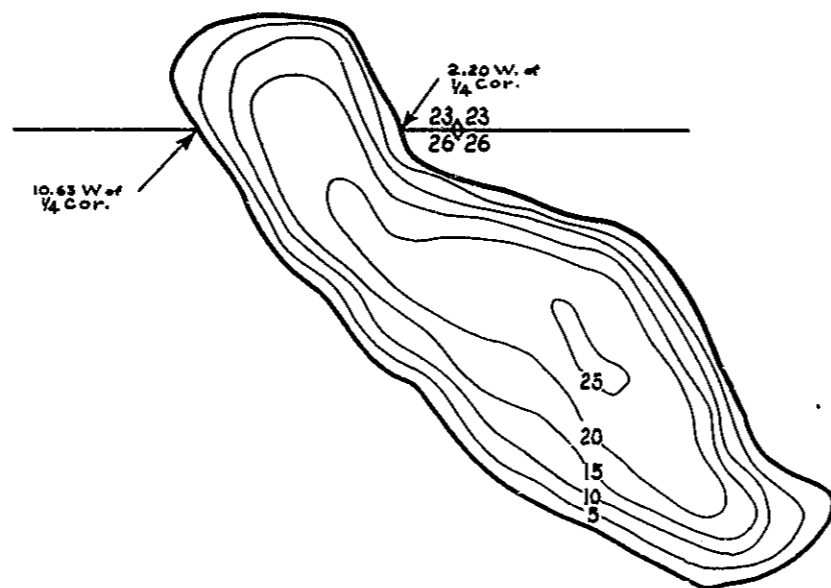

R-9
U. S. Department of Agriculture
Forest Service
LAKE AND STREAM SURVEY
BASFORD LAKE
Manistee National Forest
Michigan

Location: Sec. 26 T.17 N. R.14 W.
Scale: 16" = 1 Mile

Area: 24.7 Acres
Length of Shore Line .9375 Miles

Contour Map
Contour Interval 5 Ft.

Cover Type And
Lake Bottom Soil Type Map

Aquatic Vegetation Map