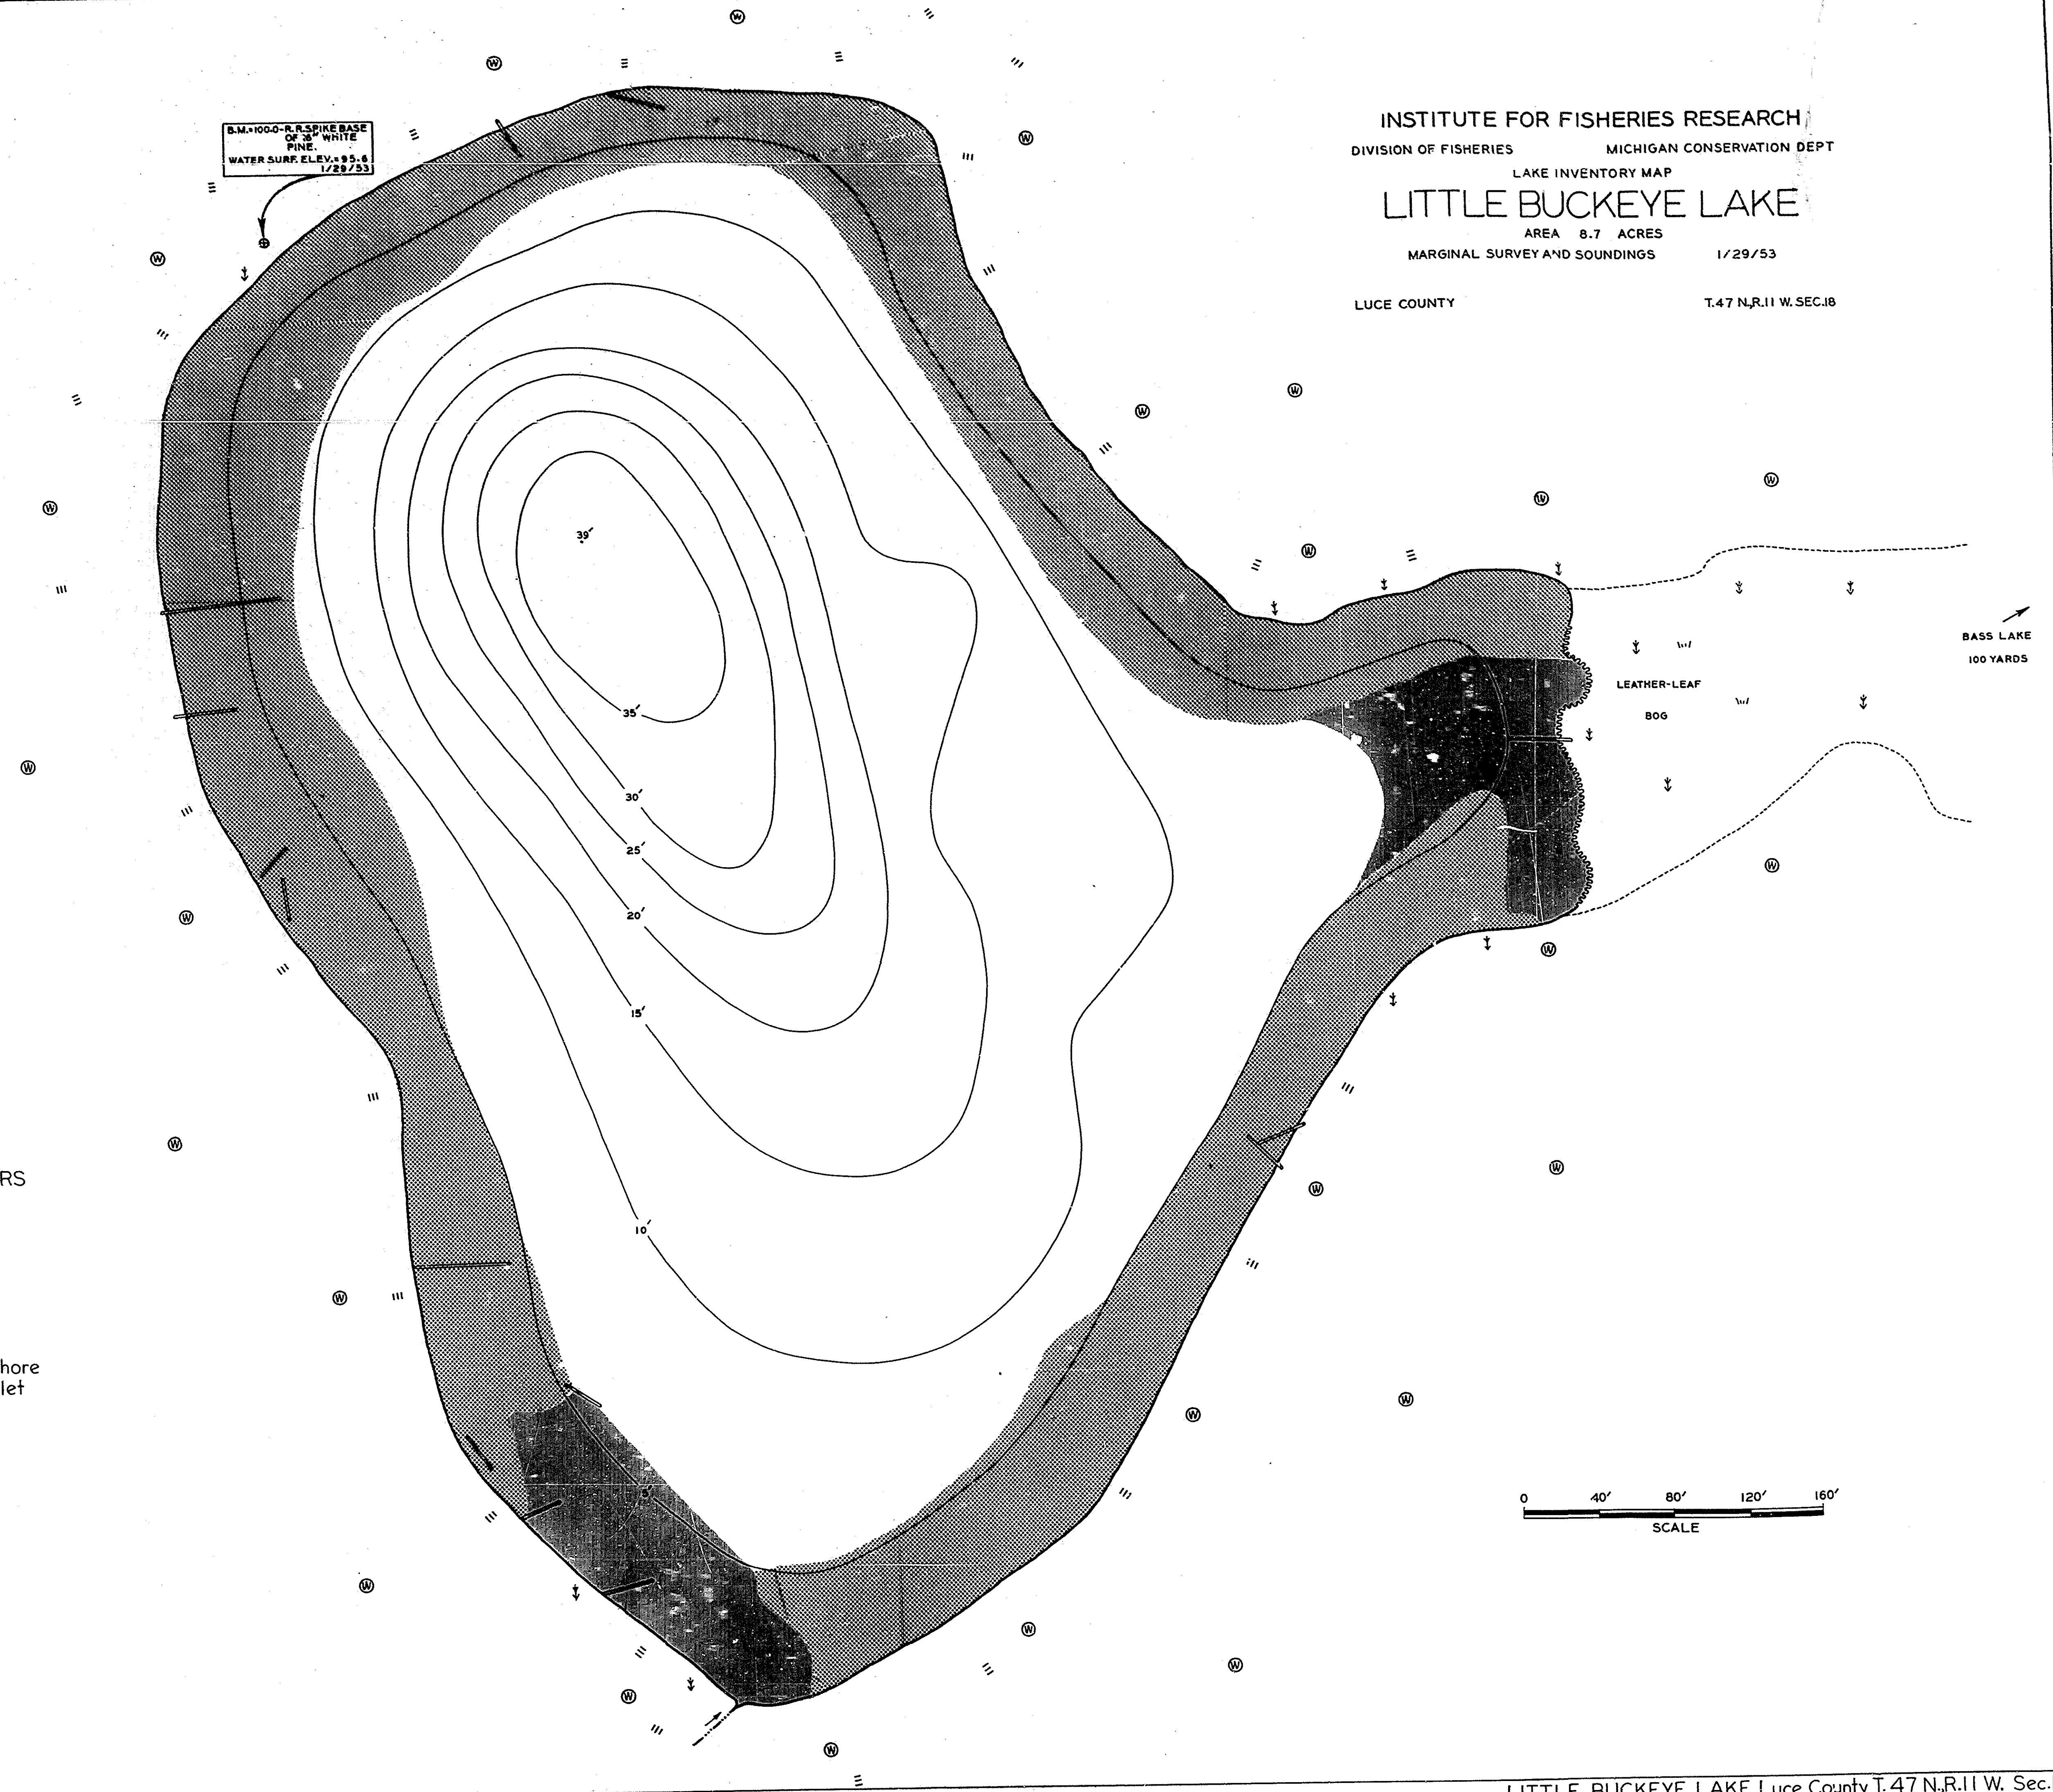

INSTITUTE FOR FISHERIES RESEARCH
 DIVISION OF FISHERIES MICHIGAN CONSERVATION DEPT
 LAKE INVENTORY MAP
LITTLE BUCKEYE LAKE
 AREA 8.7 ACRES
 MARGINAL SURVEY AND SOUNDINGS 1/29/53
 LUCE COUNTY T.47 N., R.11 W. SEC.18

B.M. 1000-R.R. SPIKE BASE
 OF 2" WHITE
 PINE.
 WATER SURF. ELEV. = 95.6
 1/29/53

- LEGEND**
- BOTTOM**
- Sand
 - Pulpy peat
 - Fibrous peat
 - Deadhead
- OUTLINE & CONTOURS**
- Shoreline
 - Contours
- SHORE FEATURES**
- Slope
 - Brush
 - Marsh
 - Wooded
 - Encroaching shore
 - Intermittent inlet