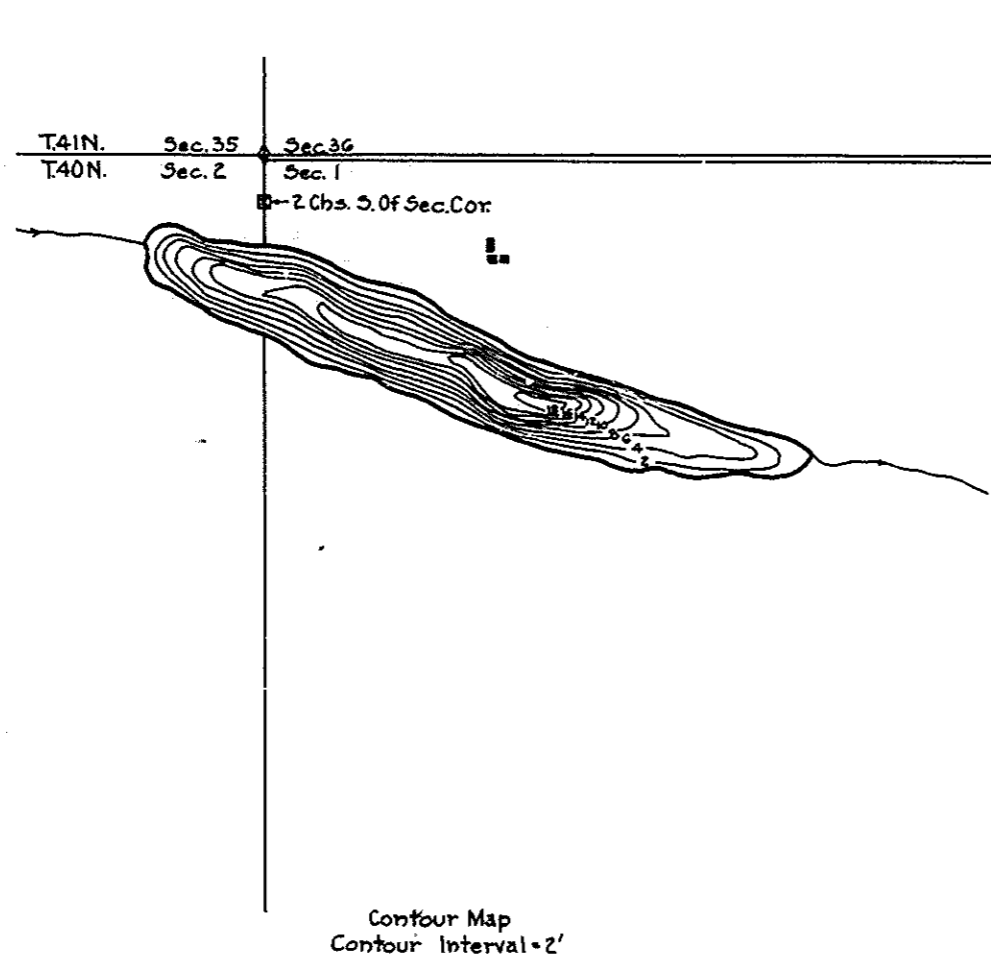

11-01-r

R-9  
U.S. Department of Agriculture  
Forest Service  
LAKE AND STREAM SURVEY  
LANT LAKE  
Marquette National Forest  
Michigan

Location Sec. 142 T.40N. R.4W.  
Scale 1/6" = 1 Mile

Area 62 Acres  
Length Of Shore Line 0.8 Miles