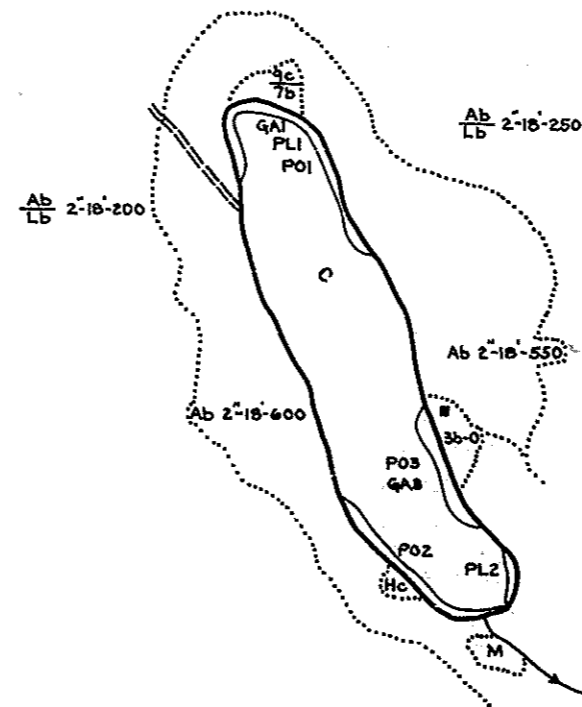

R-9
U. S. Department of Agriculture
Forest Service
LAKE AND STREAM SURVEY
GREEN BASS LAKE
Hiawatha National Forest
Michigan

Location Sec. 15 T. 44 N. R. 18 W.
Scale 8 Inches = 1 Mile

Area 36 Acres
Length of Shore Line 1.25 Miles

N

Contour Map
Contour Interval = 10'

Cover Type And
Aquatic Vegetation Map

Lake Bottom Soil Type Map